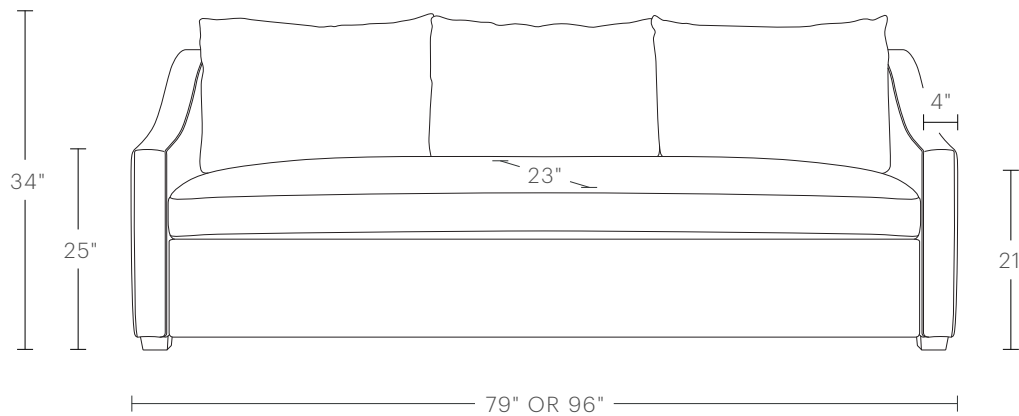

The Sullivan Sleeper Sofa

MAIDEN HOME

The Sullivan sleeper boasts gently sloped arms, perfectly proportioned down cushions, and exquisite tailoring—just like the original sofa. Concealed within the seat, a patented Tiffany 24/7™ Sleep System by Comfort Sleeper® sets the scene for a restful night's sleep.

hello@maidenhome.com

(888) 513-5754

The Sullivan Sleeper Sofa

MAIDEN HOME

To ensure this piece fits through all doorways, hallways, and elevators in your home or building, please review our [Guide to Measuring for Delivery](#).

96" WIDTH KING

Overall Dimensions: 96"W, 39.5"D, 34"H

Seat: 23"D, 21"H

Arms: 4"W, 25"H

Open Sleeper: 96"W, 86"D, 34"H

Mattress: 76"W, 80"D, 4.5"H

79" WIDTH QUEEN

Overall Dimensions: 79"W, 39.5"D, 34"H

Seat: 23"D, 21"H

Arms: 4"W, 25"H

Open Sleeper: 79"W, 86"D, 34"H

Mattress: 60"W, 80"D, 4.5"H