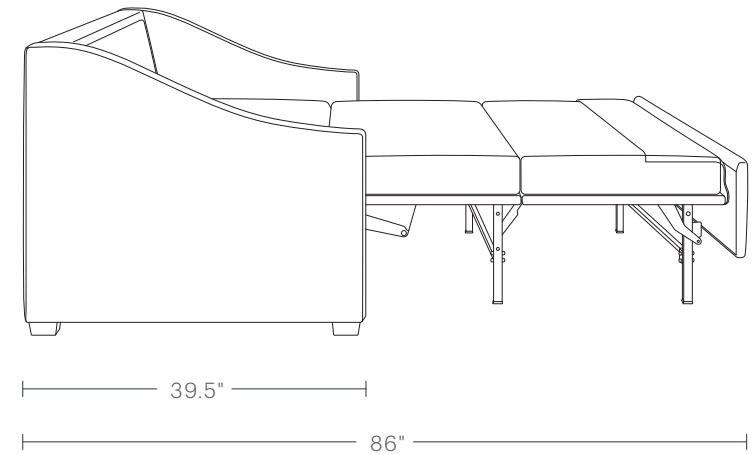

The Sullivan Sleeper Sofa

MAIDEN HOME

The Sullivan sleeper boasts gently sloped arms, perfectly proportioned down cushions, and exquisite tailoring—just like the original sofa. Concealed within the seat, a patented Tiffany 24/7™ Sleep System by Comfort Sleeper® sets the scene for a restful night's sleep.

hello@maidenhome.com

(888) 513-5754

The Sullivan Sleeper Sofa

MAIDEN HOME

To ensure this piece fits through all doorways, hallways, and elevators in your home or building, please review our [Guide to Measuring for Delivery](#).

96" WIDTH KING

Overall Dimensions: 96"W, 39.5"D, 34"H

Seat: 23"D, 21"H

Arms: 4"W, 25"H

Open Sleeper: 96"W, 86"D, 34"H

Mattress: 76"W, 80"D, 4.5"H

79" WIDTH QUEEN

Overall Dimensions: 79"W, 39.5"D, 34"H

Seat: 23"D, 21"H

Arms: 4"W, 25"H

Open Sleeper: 79"W, 86"D, 34"H

Mattress: 60"W, 80"D, 4.5"H