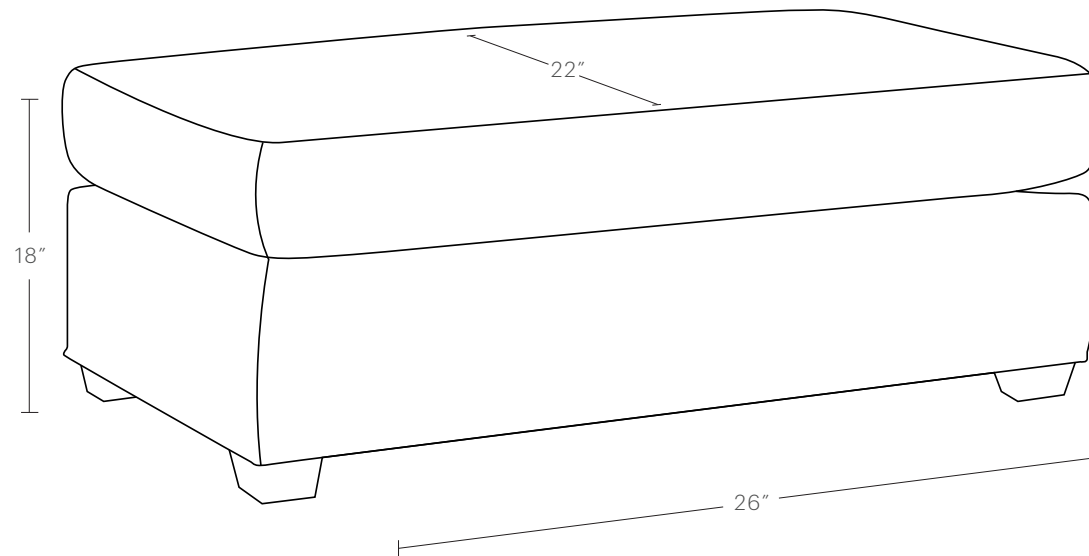

# The Sullivan Ottoman

**MAIDEN HOME**

Note: The below dimensions represent standard ottoman

**STANDARD**

26"W, 22"D, 18"

**SQUARE**

32"W, 32"D, 18"H

**LUXURY**

48"W, 25"D, 18"H

**COFFEE TABLE SIZED**

40"W, 33"D, 18"H