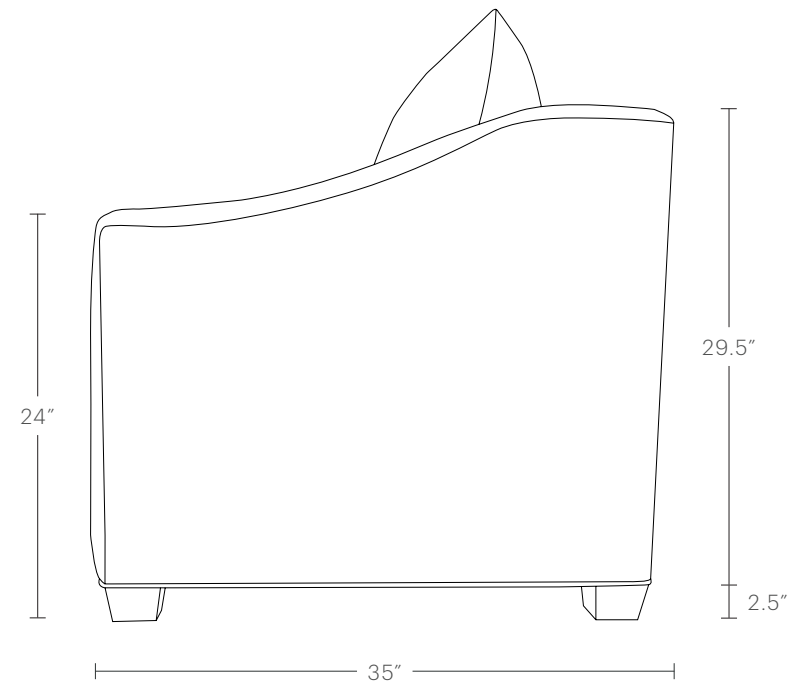

MAIDEN HOME

The arm slope varies in height from 24" at the front to 26" in the middle, reaching 32" at the back.

OVERALL DIMENSIONS

33"W, 35"D, 34"H

SEATING DIMENSIONS

25"W, 18"D, 19.5"H

ARM DIMENSIONS

4"W, 24"H

DELIVERY MEASUREMENTS

32"H (with legs), 29.5"H (legs removed)