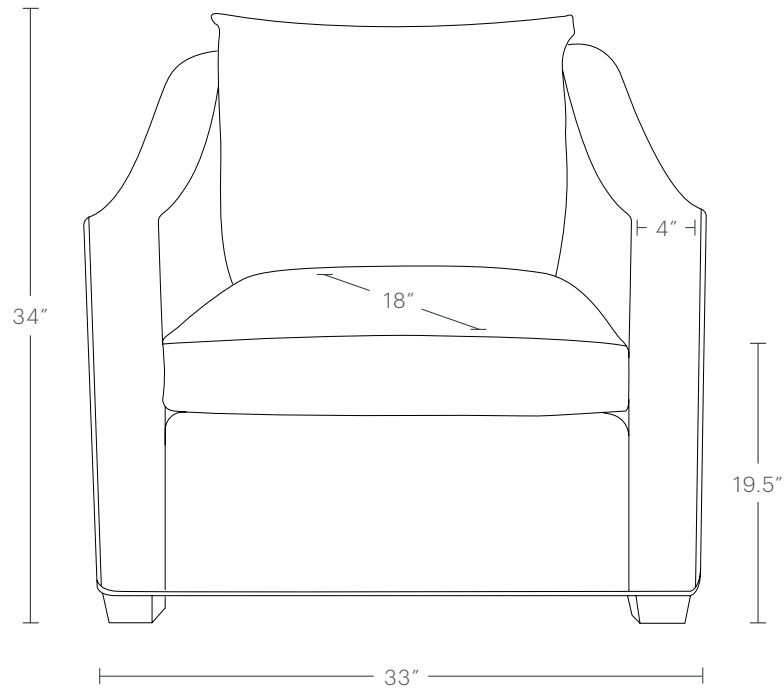

The Sullivan Chair

MAIDEN HOME

The perfect balance of tailored polish and cozy comfort.
Sloping arms surround a luxurious, down-filled seat and back cushion.

hello@maidenhome.com

(888) 513-5754

The Sullivan Chair

MAIDEN HOME

The arm slope varies in height from 24" at the front to 26" in the middle, reaching 32" at the back.

OVERALL DIMENSIONS

33"W, 35"D, 34"H

SEATING DIMENSIONS

25"W, 18"D, 19.5"H

ARM DIMENSIONS

4"W, 24"H

DELIVERY MEASUREMENTS

32"H (with legs), 29.5"H (legs removed)