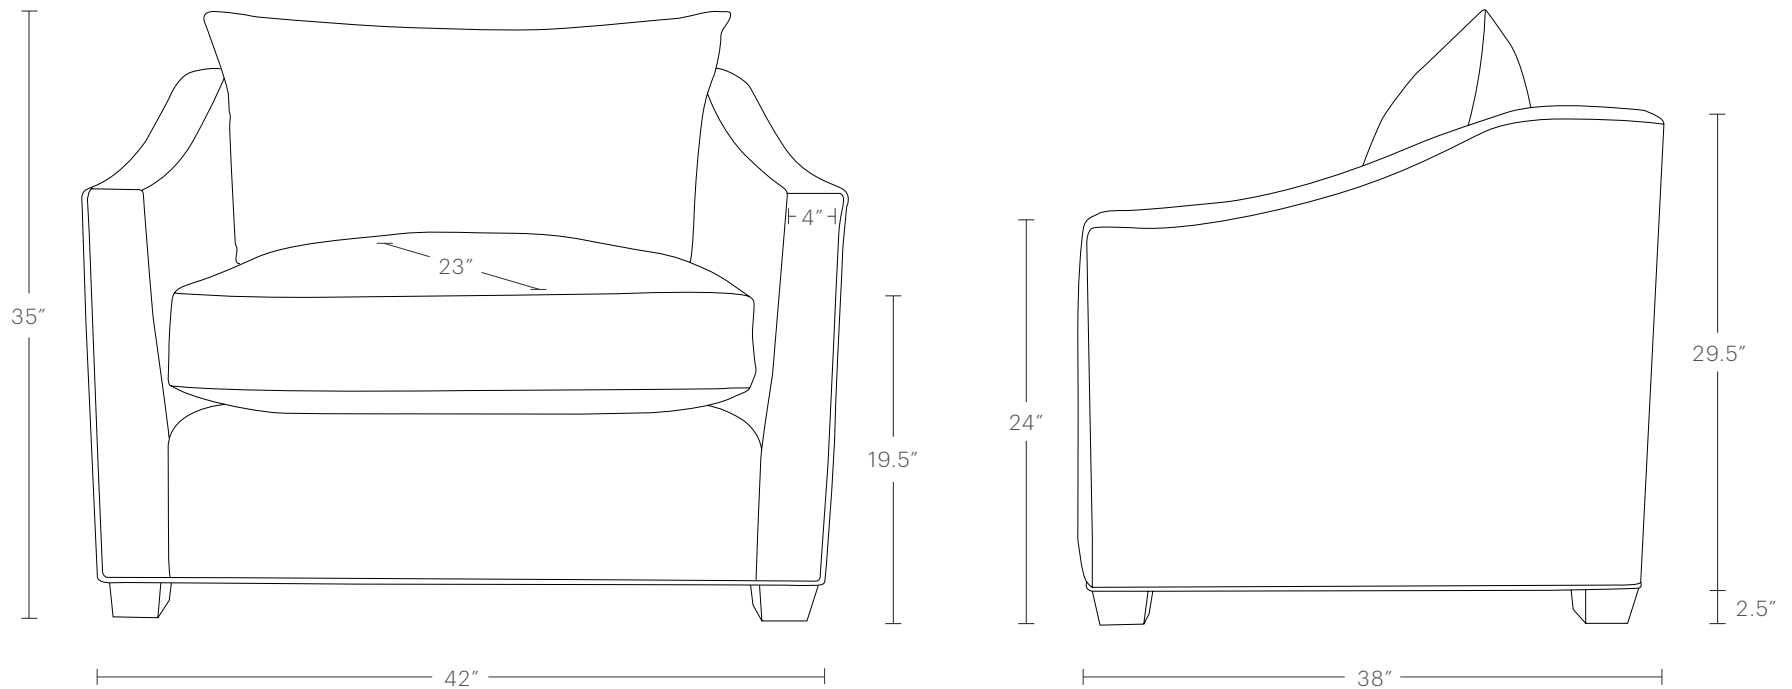

The Sullivan Chair-and-a-Half

MAIDEN HOME

At once polished and inviting, the Sullivan chair-and-a-half boasts elegantly sloped arms and enveloping down-filled cushions for a luxuriously comfortable feel.

hello@maidenhome.com

(888) 513-5754

The Sullivan Chair-and-a-Half

MAIDEN HOME

The Sullivan chair-and-a-half's sloped arms measure 24 inches at the front, 26 inches in the middle, and 32 inches at the back.

PRODUCT DIMENSIONS

42"W, 38"D, 35"H

SEATING DIMENSIONS

34"W, 23"D, 19.5"H

ARM DIMENSIONS

4"W, 24"H

DELIVERY DIMENSIONS

32"H with legs, 29.5"H with legs removed