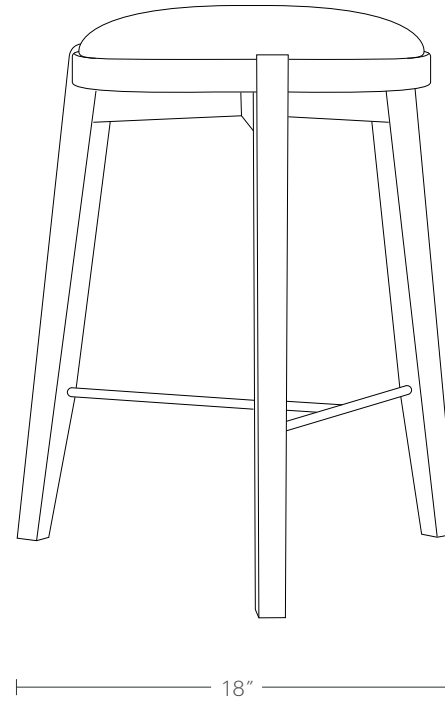

The Stanton Bar & Counter Stools

MAIDEN HOME

The hand-carved frame and natural materiality give The Stanton an organic, airy shape that's effortlessly versatile. Expertly crafted of solid ash wood and paired with tailored upholstery for casual comfort.

hello@maidenhome.com

(888) 513-5754

The Stanton Bar Stools

MAIDEN HOME

PRODUCT DIMENSIONS

21"W x 19"D x 30"H

SEAT DEPTH

17"D

DELIVERY DIMENSIONS

21"W

The Stanton Counter Stools

MAIDEN HOME

PRODUCT DIMENSIONS

21"W x 18"D x 26"H

SEAT DEPTH

17"D

DELIVERY DIMENSIONS

21"W