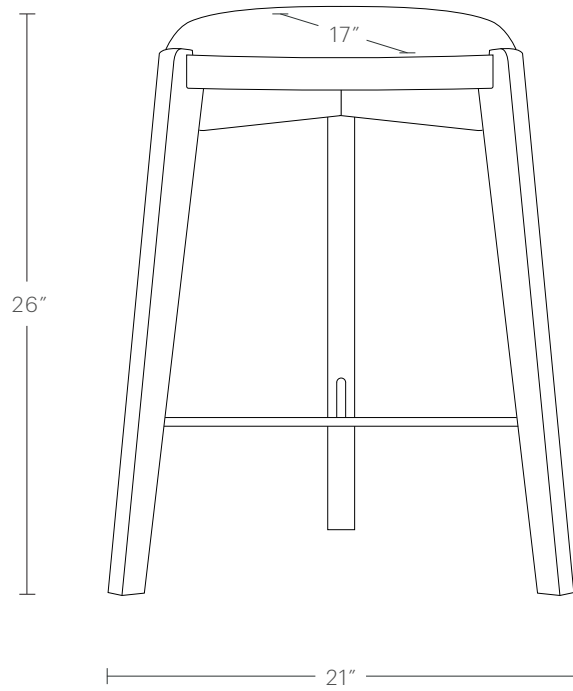

hello@maidenhome.com

(888) 513-5754

The Stanton Bar Stools

MAIDEN HOME

PRODUCT DIMENSIONS

21"W x 19"D x 30"H

SEAT DEPTH

17"D

DELIVERY DIMENSIONS

21"W

The Stanton Counter Stools

MAIDEN HOME

PRODUCT DIMENSIONS

21"W x 18"D x 26"H

SEAT DEPTH

17"D

DELIVERY DIMENSIONS

21"W