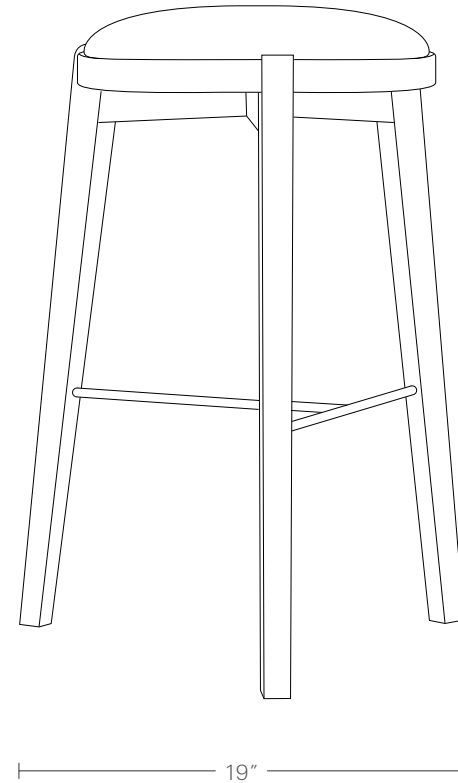

The Stanton Bar & Counter Stools

MAIDEN HOME

The hand-carved frame and natural materiality give The Stanton an organic, airy shape that's effortlessly versatile. Expertly crafted of solid ash wood and paired with tailored upholstery for casual comfort.

hello@maidenhome.com

(888) 513-5754

The Stanton Bar Stools

MAIDEN HOME

PRODUCT DIMENSIONS

21"W x 19"D x 30"H

SEAT DEPTH

17"D

DELIVERY DIMENSIONS

21"W

The Stanton Counter Stools

MAIDEN HOME

PRODUCT DIMENSIONS

21"W x 18"D x 26"H

SEAT DEPTH

17"D

DELIVERY DIMENSIONS

21"W