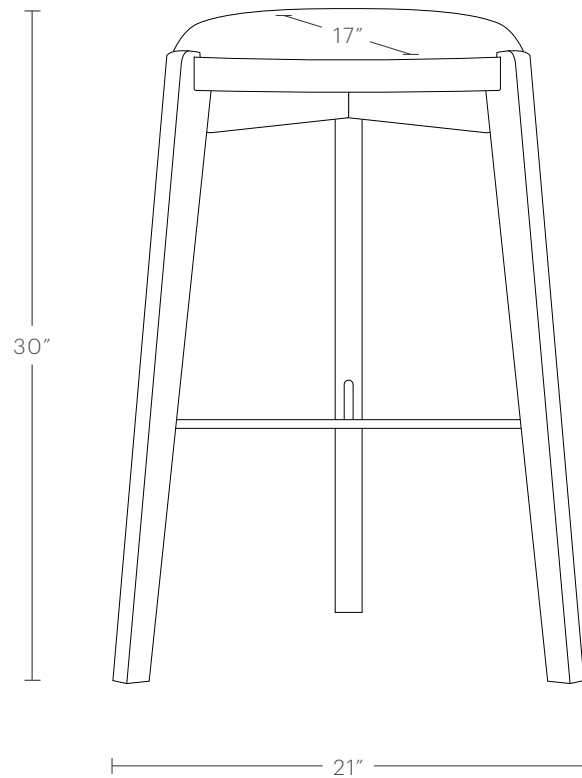

The Stanton Bar & Counter Stools

MAIDEN HOME

The hand-carved frame and natural materiality give The Stanton an organic, airy shape that's effortlessly versatile. Expertly crafted of solid ash wood and paired with tailored upholstery for casual comfort.

hello@maidenhome.com

(888) 513-5754

The Stanton Bar Stools

MAIDEN HOME

PRODUCT DIMENSIONS

21"W x 19"D x 30"H

SEAT DEPTH

17"D

DELIVERY DIMENSIONS

21"W

The Stanton Counter Stools

MAIDEN HOME

PRODUCT DIMENSIONS

21"W x 18"D x 26"H

SEAT DEPTH

17"D

DELIVERY DIMENSIONS

21"W