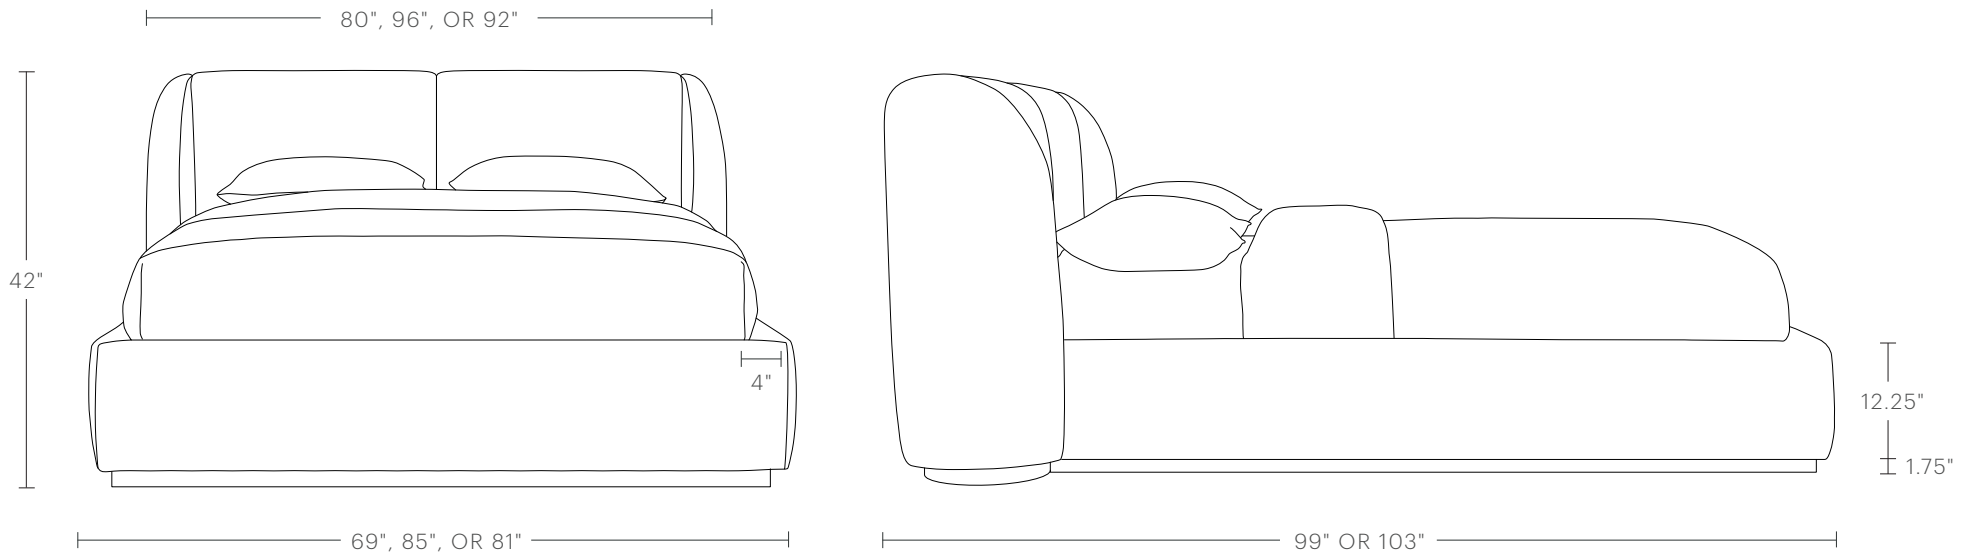

The Smith Bed

MAIDEN HOME

With marked curvature and oversized stature, the Smith references the bold sophistication of 1970s Italian design. Sumptuous lines and a sheltering headboard embrace, accentuated by a solid wood plinth base that gives its low profile a floating effect.

hello@maidenhome.com

(888) 513-5754

The Smith Bed

MAIDEN HOME

To ensure this piece fits through all doorways, hallways, and elevators in your home or building, please review our [Guide to Measuring for Delivery](#).

QUEEN

Overall dimensions: 80"W, 99"D, 42"H
Interior mattress space: 61"W, 81"D, 4"H

KING

Overall dimensions: 96"W, 99"D, 42"H
Interior mattress space: 77"W, 81"D, 4"H

CALIFORNIA KING

Overall dimensions: 92"W, 103"D, 42"H
Interior mattress space: 73"W, 85"D, 4"H