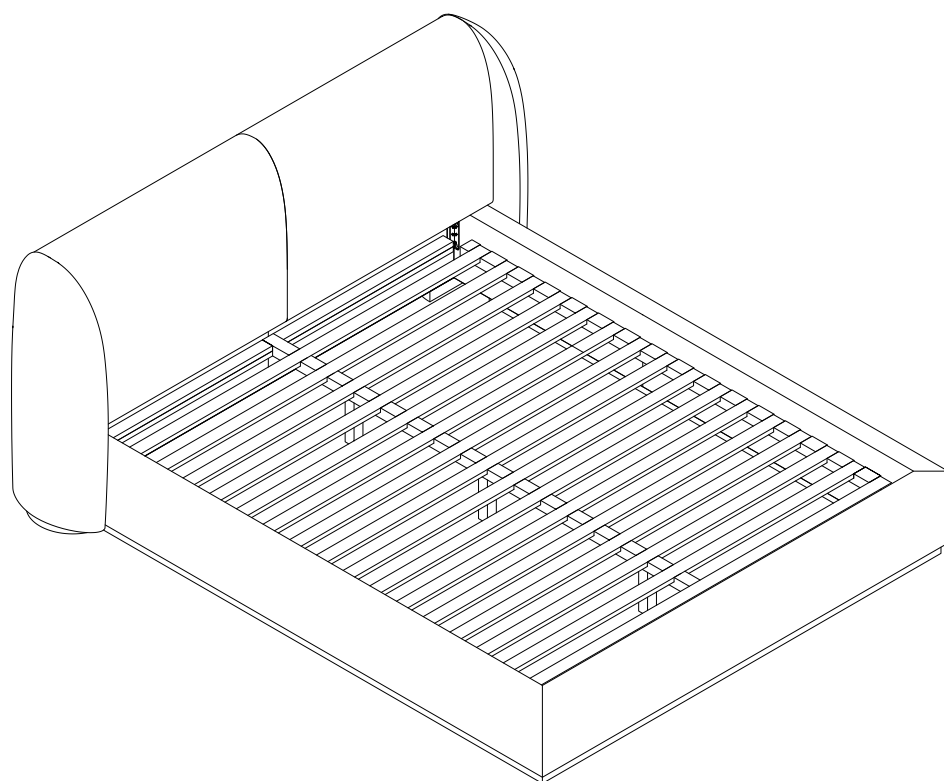

CALIFORNIA KING
16 slats