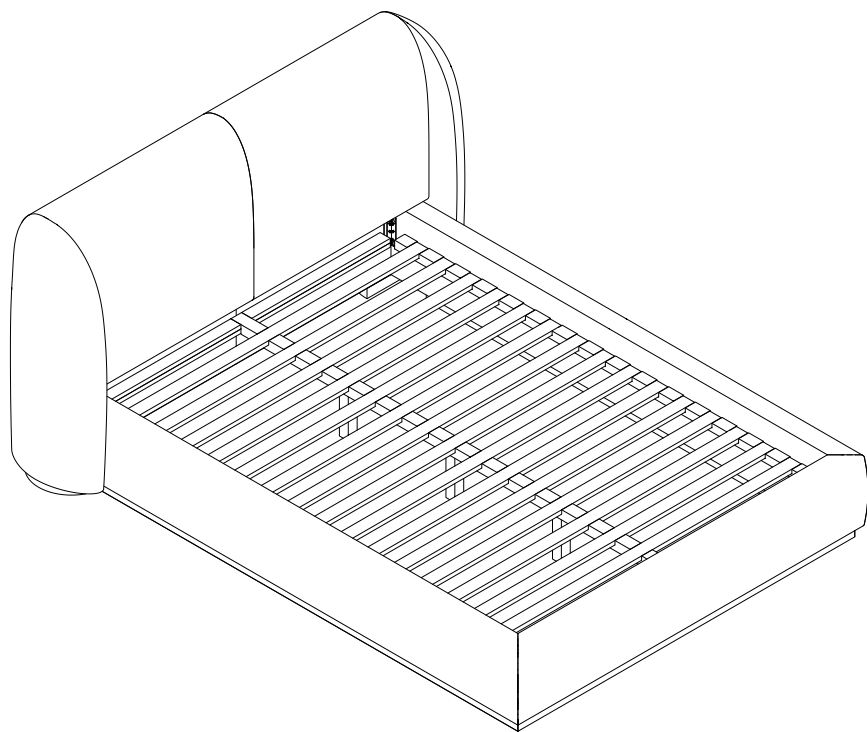

The Smith Bed

MAIDEN HOME

QUEEN & KING
15 slats