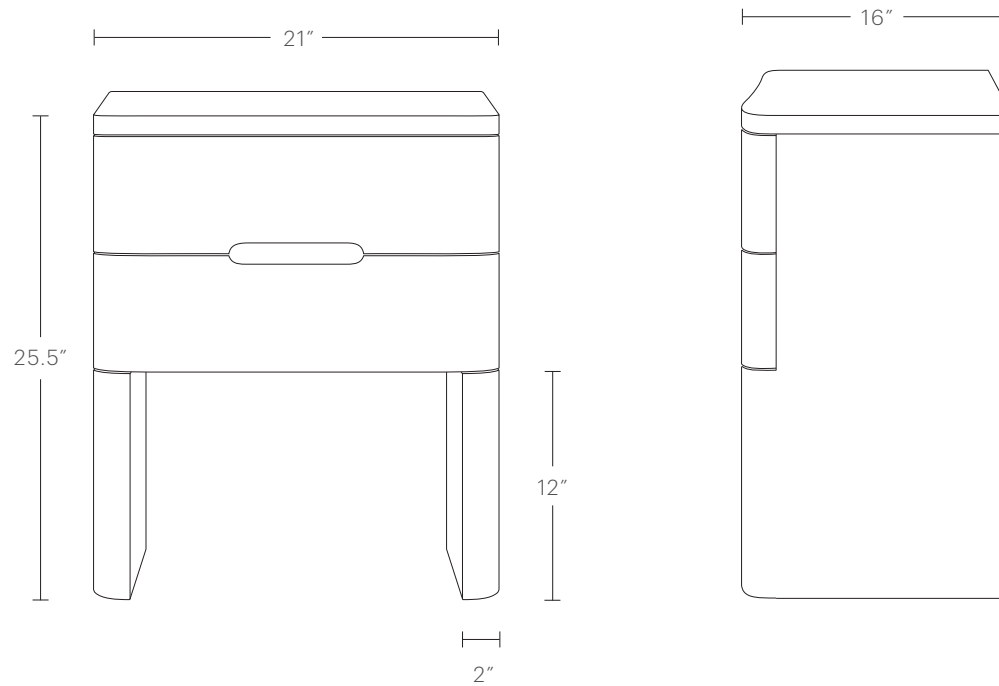

## PRODUCT DIMENSIONS

21"W, 16"D, 25.5"H

## PRODUCT DIMENSIONS

27"W, 16"D, 25.5"H

## PRODUCT DIMENSIONS

30"W, 16"D, 25.5"H

## INTERIOR DRAWER DIMENSIONS

Top Drawer: 24.5"W, 11"D, 2.5"H

Bottom Drawer: 24.5"W, 11"D, 3.5"H