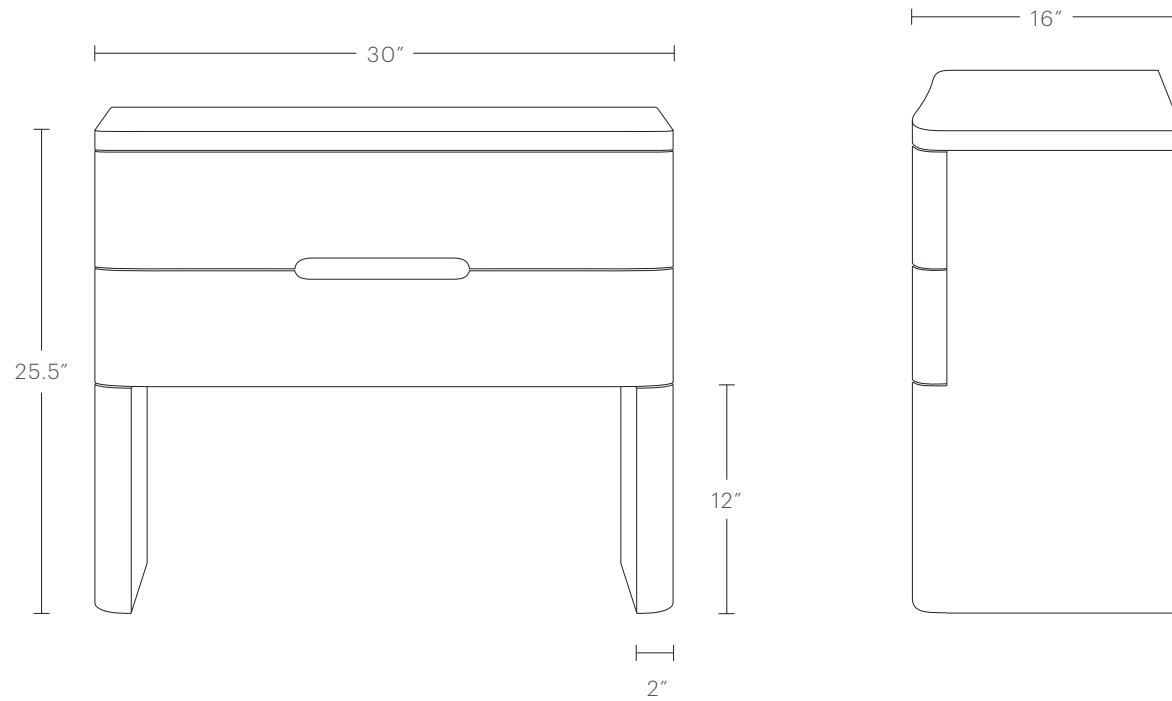

## PRODUCT DIMENSIONS

21"W, 16"D, 25.5"H

## PRODUCT DIMENSIONS

27"W, 16"D, 25.5"H

## INTERIOR DRAWER DIMENSIONS

Top Drawer: 21"W, 11"D, 2.5"H

Bottom Drawer: 21"W, 11"D, 3.5"H

## PRODUCT DIMENSIONS

30"W, 16"D, 25.5"H