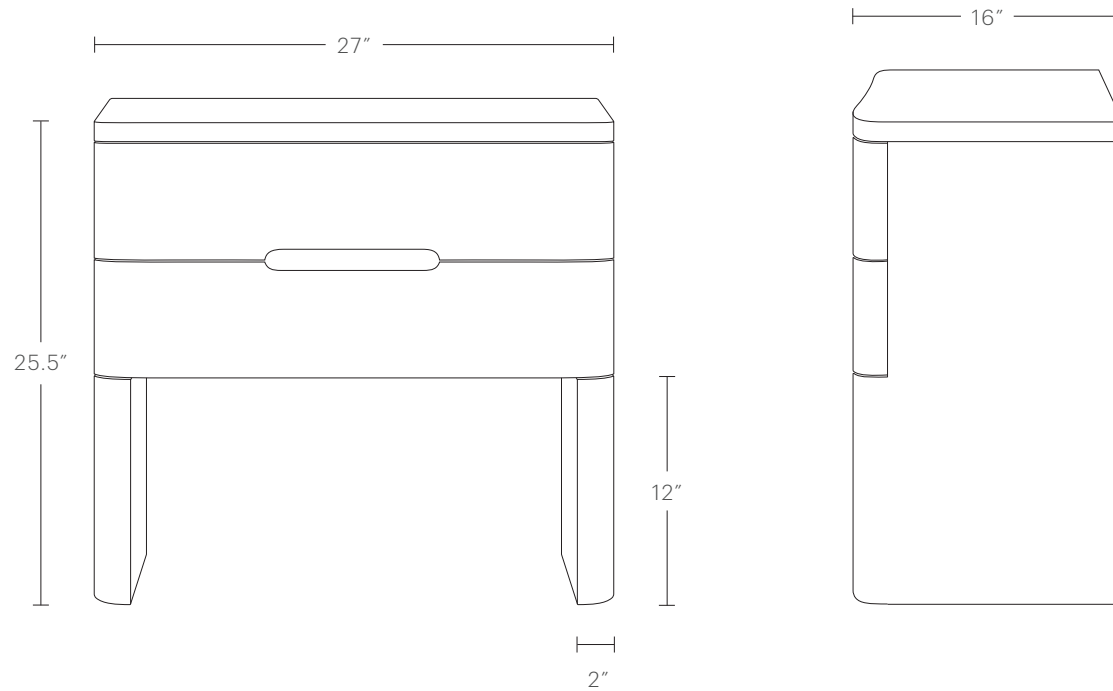

## PRODUCT DIMENSIONS

21"W, 16"D, 25.5"H

## INTERIOR DRAWER DIMENSIONS

Top Drawer: 15.5"W, 11"D, 2.5"H

Bottom Drawer: 15.5"W, 11"D, 3.5"H

## PRODUCT DIMENSIONS

27"W, 16"D, 25.5"H

## PRODUCT DIMENSIONS

30"W, 16"D, 25.5"H