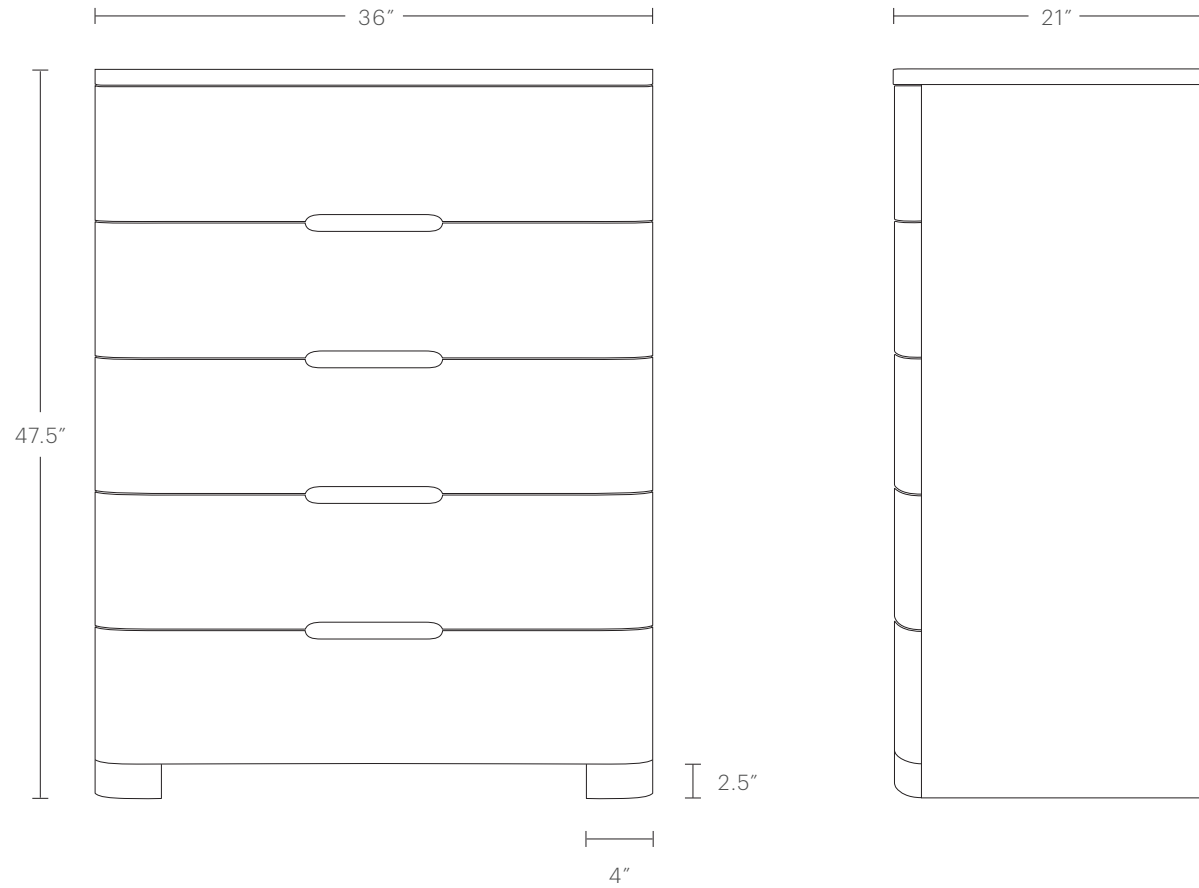

## PRODUCT DIMENSIONS

72"W, 21"D, 33"H

## INTERIOR DRAWER DIMENSIONS

31.5"W, 16"D, 6"H

## PRODUCT DIMENSIONS

36"W, 21"D, 47.5"H

## INTERIOR DRAWER DIMENSIONS

31.5"W, 16"D, 5.5"H