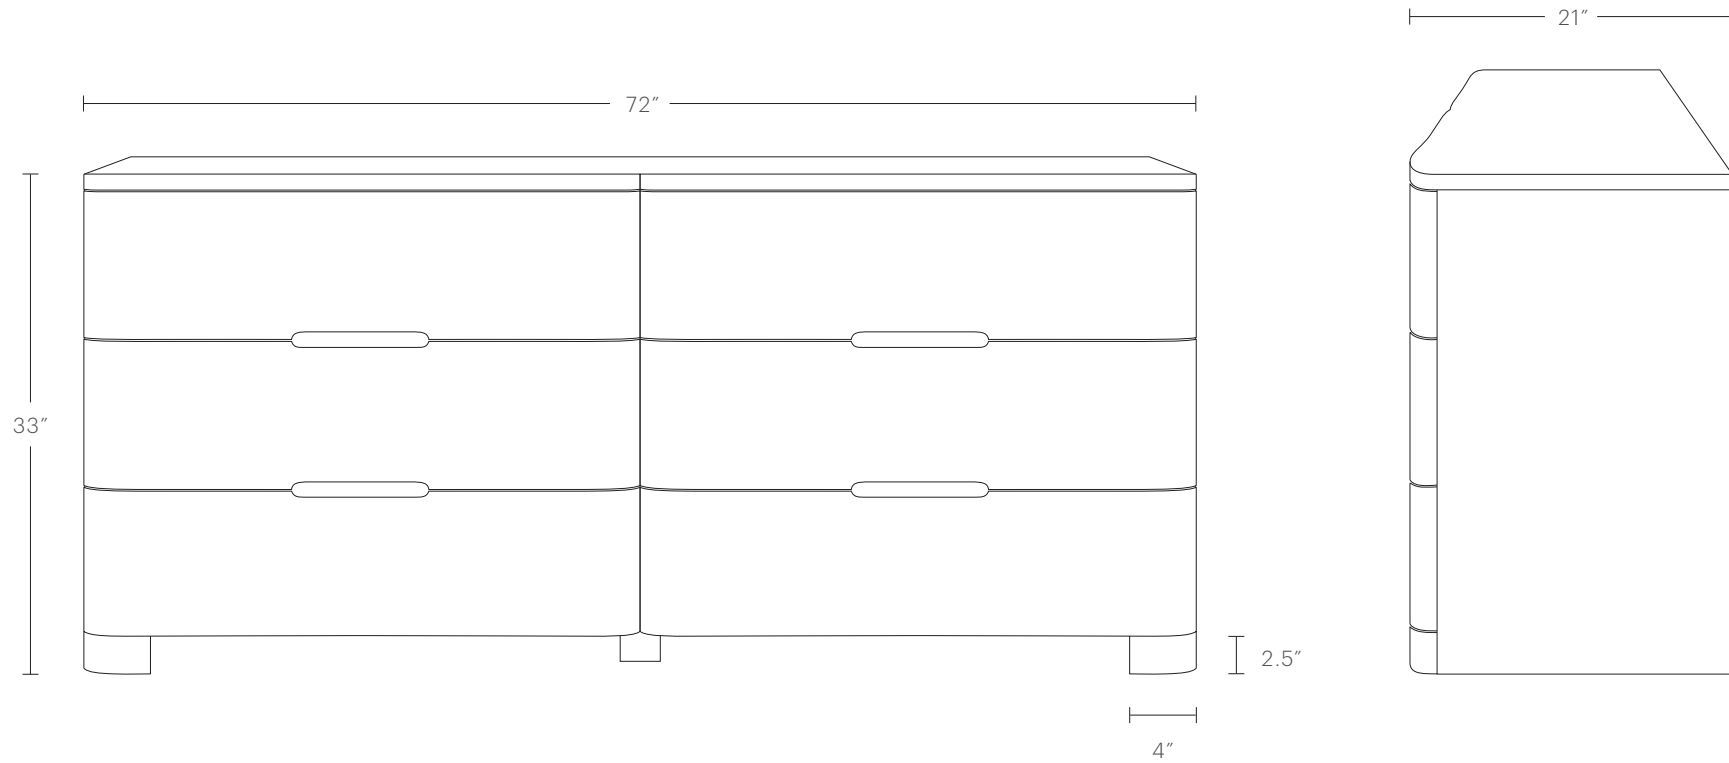

## PRODUCT DIMENSIONS

72"W, 21"D, 33"H

## INTERIOR DRAWER DIMENSIONS

31.5"W, 16"D, 6"H

## PRODUCT DIMENSIONS

36"W, 21"D, 47.5"H

## INTERIOR DRAWER DIMENSIONS

31.5"W, 16"D, 5.5"H