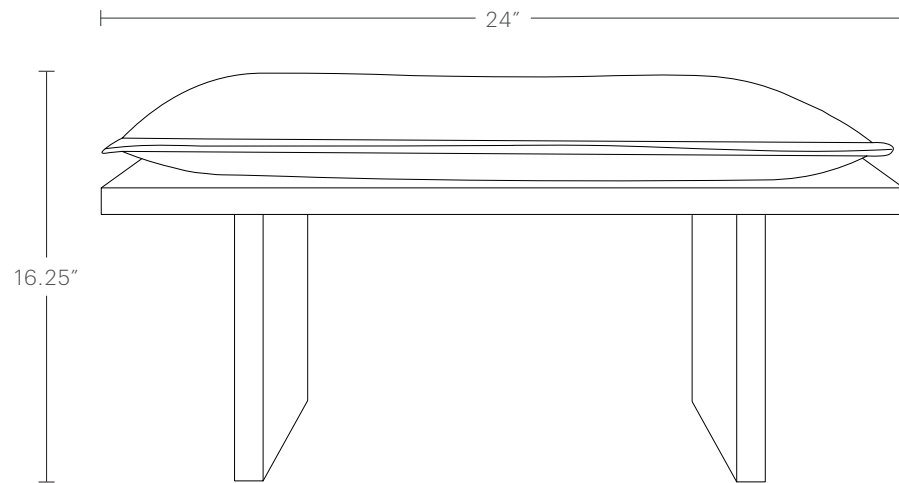

## PRODUCT DIMENSIONS

24"W, 18"D, 16.25"H

## SEATING DIMENSIONS

24"W, 18"D, 16.25" H

## CUSHION DIMENSIONS

23.5"W, 17.5"D

## DELIVERY MEASUREMENTS

14.25"H