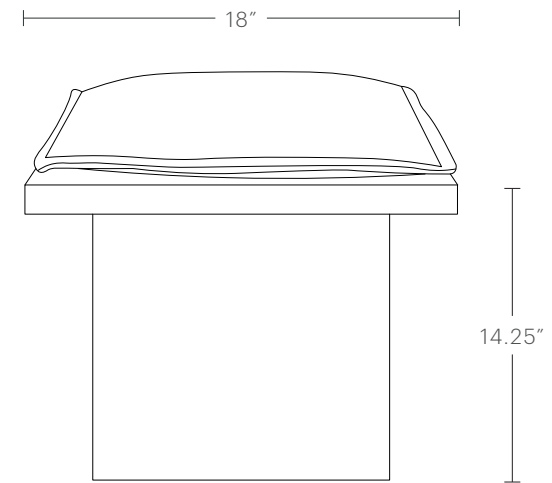

## PRODUCT DIMENSIONS

24"W, 18"D, 16.25"H

## SEATING DIMENSIONS

24"W, 18"D, 16.25" H

## CUSHION DIMENSIONS

23.5"W, 17.5"D

## DELIVERY MEASUREMENTS

14.25"H