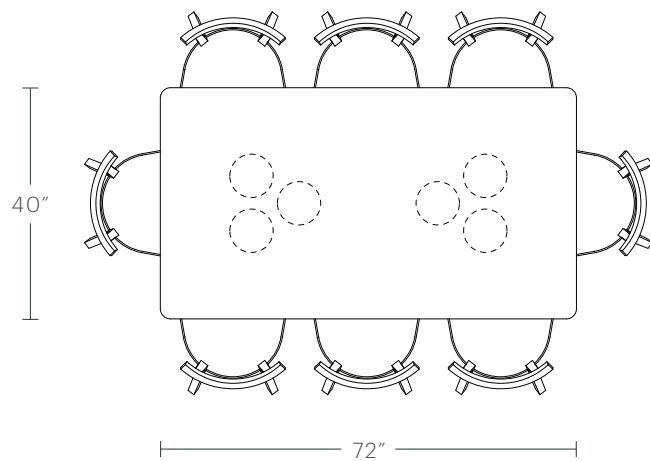

TABLETOP HEIGHT

30"H

TABLETOP THICKNESS

1.25"H

INSIDE COLUMN DIMENSIONS

72" Length: 16.5"
84" Length: 28.5"
96" Length: 40.5"
108" Length: 52.5"
120" Length: 60.5"

The Reade Dining Table

MAIDEN HOME

PRODUCT DIMENSIONS

72" Length: 72"L × 40"W × 30"H

84" Length: 84"L × 40"W × 30"H

96" Length: 96"L × 40"W × 30"H

108" Length: 108"L × 40"W × 30"H

120" Length: 120"L × 40"W × 30"H

TABLETOP HEIGHT

30"H

TABLETOP THICKNESS

1.25"H

INSIDE COLUMN DIMENSIONS

72" Length: 16.5"

84" Length: 28.5"

96" Length: 40.5"

108" Length: 52.5"

120" Length: 60.5"

The Reade Dining Table

MAIDEN HOME

Use the information below as a guide to seating for The Reade Table. The recommended seating layouts allow for a minimum width of 24" per chair, which includes a 2" clearance on either side.