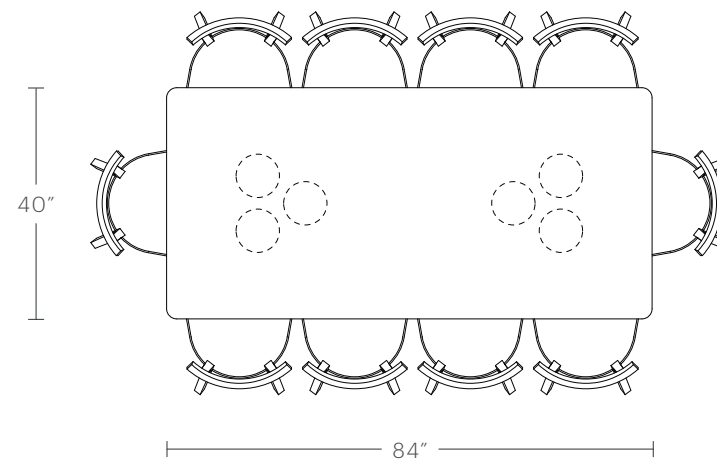

PRODUCT DIMENSIONS

72" Length: 72"L × 40"W × 30"H

84" Length: 84"L × 40"W × 30"H

96" Length: 96"L × 40"W × 30"H

108" Length: 108"L × 40"W × 30"H

120" Length: 120"L × 40"W × 30"H

TABLETOP HEIGHT

30"H

TABLETOP THICKNESS

1.25"H

INSIDE COLUMN DIMENSIONS

72" Length: 16.5"

84" Length: 28.5"

96" Length: 40.5"

108" Length: 52.5"

120" Length: 60.5"

The Reade Dining Table

MAIDEN HOME

Use the information below as a guide to seating for The Reade Table. The recommended seating layouts allow for a minimum width of 24" per chair, which includes a 2" clearance on either side.