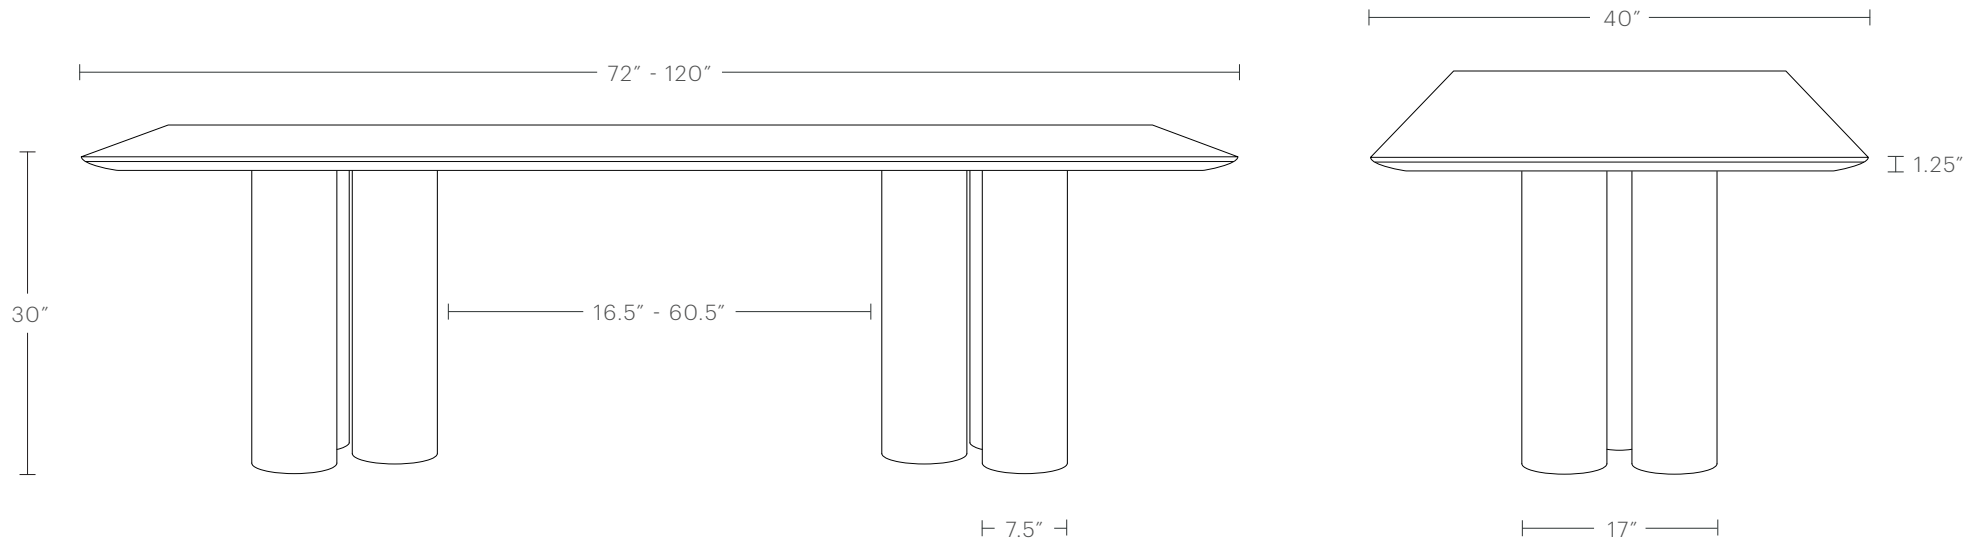

hello@maidenhome.com

(888) 513-5754

The Reade Dining Table

MAIDEN HOME

PRODUCT DIMENSIONS

72" Length: 72"L × 40"W × 30"H
84" Length: 84"L × 40"W × 30"H
96" Length: 96"L × 40"W × 30"H
108" Length: 108"L × 40"W × 30"H
120" Length: 120"L × 40"W × 30"H

TABLETOP HEIGHT

30"H

TABLETOP THICKNESS

1.25"H

INSIDE COLUMN DIMENSIONS

72" Length: 16.5"
84" Length: 28.5"
96" Length: 40.5"
108" Length: 52.5"
120" Length: 60.5"

The Reade Dining Table

MAIDEN HOME

PRODUCT DIMENSIONS

72" Length: 72"L × 40"W × 30"H

84" Length: 84"L × 40"W × 30"H

96" Length: 96"L × 40"W × 30"H

108" Length: 108"L × 40"W × 30"H

120" Length: 120"L × 40"W × 30"H

TABLETOP HEIGHT

30"H

TABLETOP THICKNESS

1.25"H

INSIDE COLUMN DIMENSIONS

72" Length: 16.5"

84" Length: 28.5"

96" Length: 40.5"

108" Length: 52.5"

120" Length: 60.5"