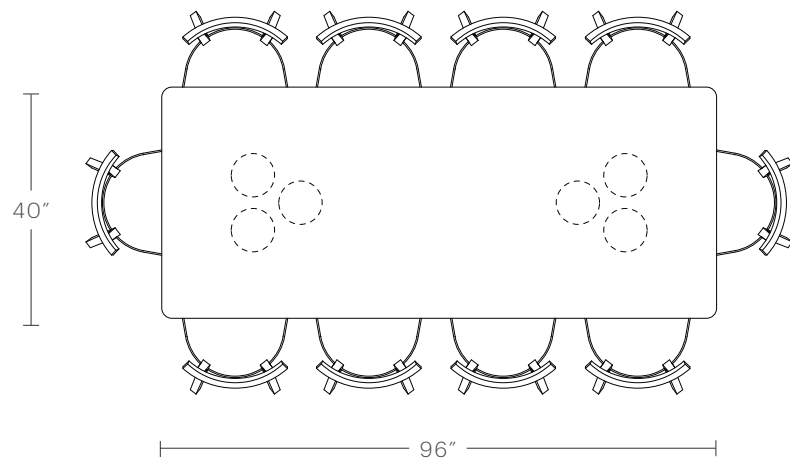

PRODUCT DIMENSIONS

72" Length: 72"L × 40"W × 30"H

84" Length: 84"L × 40"W × 30"H

96" Length: 96"L × 40"W × 30"H

108" Length: 108"L × 40"W × 30"H

120" Length: 120"L × 40"W × 30"H

TABLETOP HEIGHT

30"H

The Reade Dining Table

MAIDEN HOME

Use the information below as a guide to seating for The Reade Table. The recommended seating layouts allow for a minimum width of 24" per chair, which includes a 2" clearance on either side.

RECOMMENDED SEATING

72" Length: Seats 6-8

84" Length: Seats 8-10

For complimentary design assistance on the layout of your space, reach out to our design team.

designadvisors@maidenhome.com

Call: (888) 513-5754 | Text: (646) 374-4298