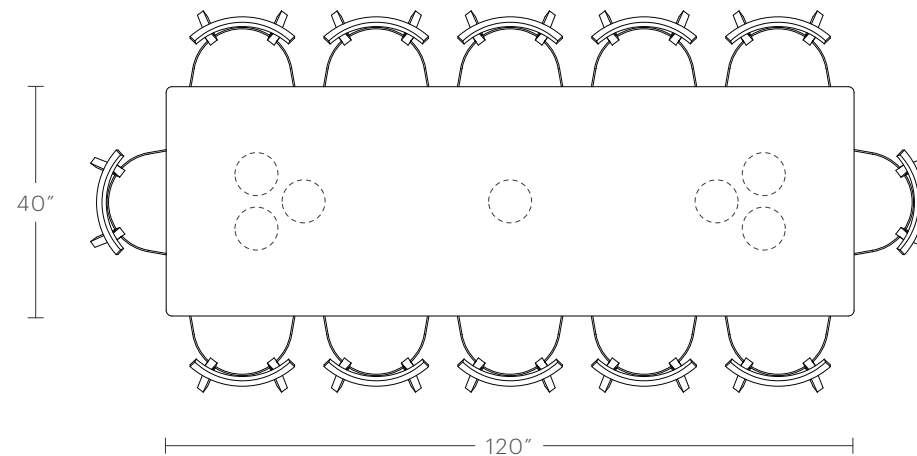

PRODUCT DIMENSIONS

72" Length: 72"L × 40"W × 30"H

84" Length: 84"L × 40"W × 30"H

96" Length: 96"L × 40"W × 30"H

108" Length: 108"L × 40"W × 30"H

120" Length: 120"L × 40"W × 30"H

TABLETOP HEIGHT

30"H

The Reade Dining Table

MAIDEN HOME

Use the information below as a guide to seating for The Reade Table. The recommended seating layouts allow for a minimum width of 24" per chair, which includes a 2" clearance on either side.

RECOMMENDED SEATING

96" Length: Seats 8-10

108" Length: Seats 10-12

For complimentary design assistance on the layout of your space, reach out to our design team.

designadvisors@maidenhome.com

Call: (888) 513-5754 | Text: (646) 374-4298

The Reade Dining Table

MAIDEN HOME

Use the information below as a guide to seating for The Reade Table. The recommended seating layouts allow for a minimum width of 24" per chair, which includes a 2" clearance on either side. The Reade Rectangular 120" length has an additional center support leg, visible below.