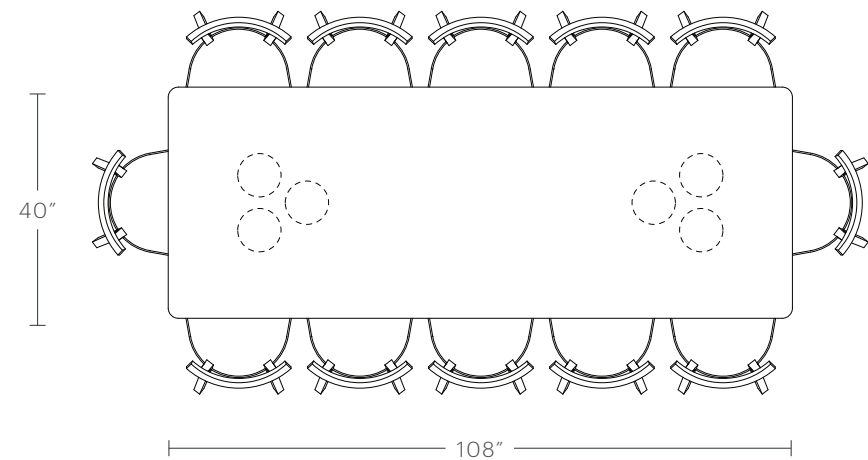

PRODUCT DIMENSIONS

72" Length: 72"L × 40"W × 30"H

84" Length: 84"L × 40"W × 30"H

96" Length: 96"L × 40"W × 30"H

108" Length: 108"L × 40"W × 30"H

120" Length: 120"L × 40"W × 30"H

TABLETOP HEIGHT

30"H

The Reade Dining Table

MAIDEN HOME

Use the information below as a guide to seating for The Reade Table. The recommended seating layouts allow for a minimum width of 24" per chair, which includes a 2" clearance on either side.

RECOMMENDED SEATING

72" Length: Seats 6-8

84" Length: Seats 8-10

For complimentary design assistance on the layout of your space, reach out to our design team.

designadvisors@maidenhome.com

Call: (888) 513-5754 | Text: (646) 374-4298