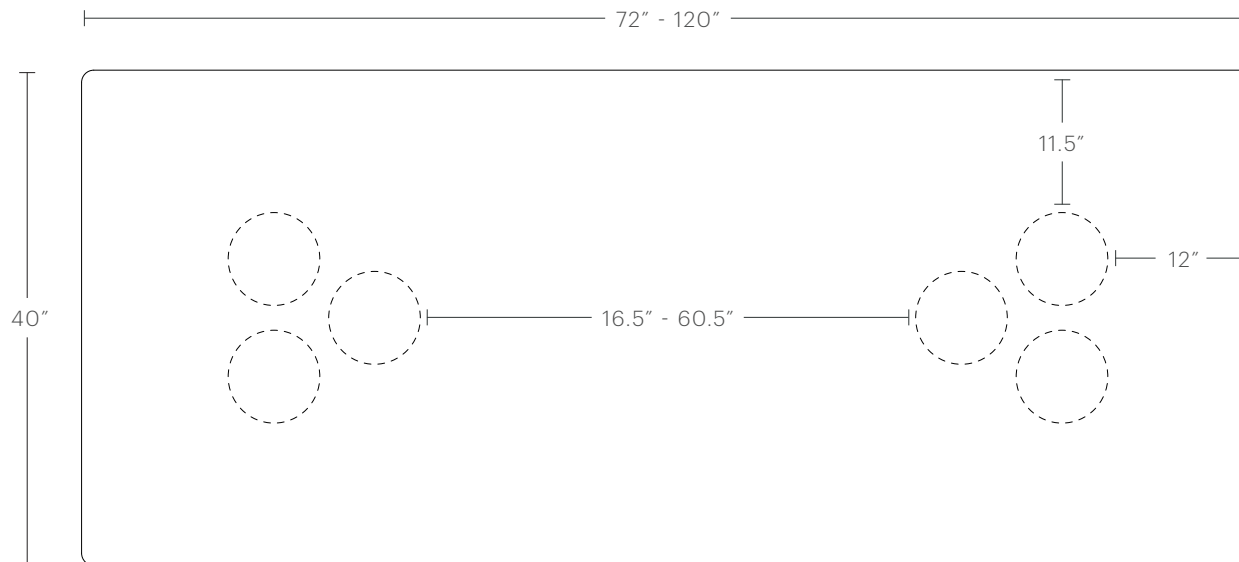

hello@maidenhome.com

(888) 513-5754

The Reade Dining Table

MAIDEN HOME

PRODUCT DIMENSIONS

72" Length: 72"L × 40"W × 30"H
84" Length: 84"L × 40"W × 30"H
96" Length: 96"L × 40"W × 30"H
108" Length: 108"L × 40"W × 30"H
120" Length: 120"L × 40"W × 30"H

TABLETOP HEIGHT

30"H

TABLETOP THICKNESS

1.25"H

INSIDE COLUMN DIMENSIONS

72" Length: 16.5"
84" Length: 28.5"
96" Length: 40.5"
108" Length: 52.5"
120" Length: 60.5"

The Reade Dining Table

MAIDEN HOME

PRODUCT DIMENSIONS

72" Length: 72"L × 40"W × 30"H

84" Length: 84"L × 40"W × 30"H

96" Length: 96"L × 40"W × 30"H

108" Length: 108"L × 40"W × 30"H

120" Length: 120"L × 40"W × 30"H

TABLETOP HEIGHT

30"H

TABLETOP THICKNESS

1.25"H

INSIDE COLUMN DIMENSIONS

72" Length: 16.5"

84" Length: 28.5"

96" Length: 40.5"

108" Length: 52.5"

120" Length: 60.5"