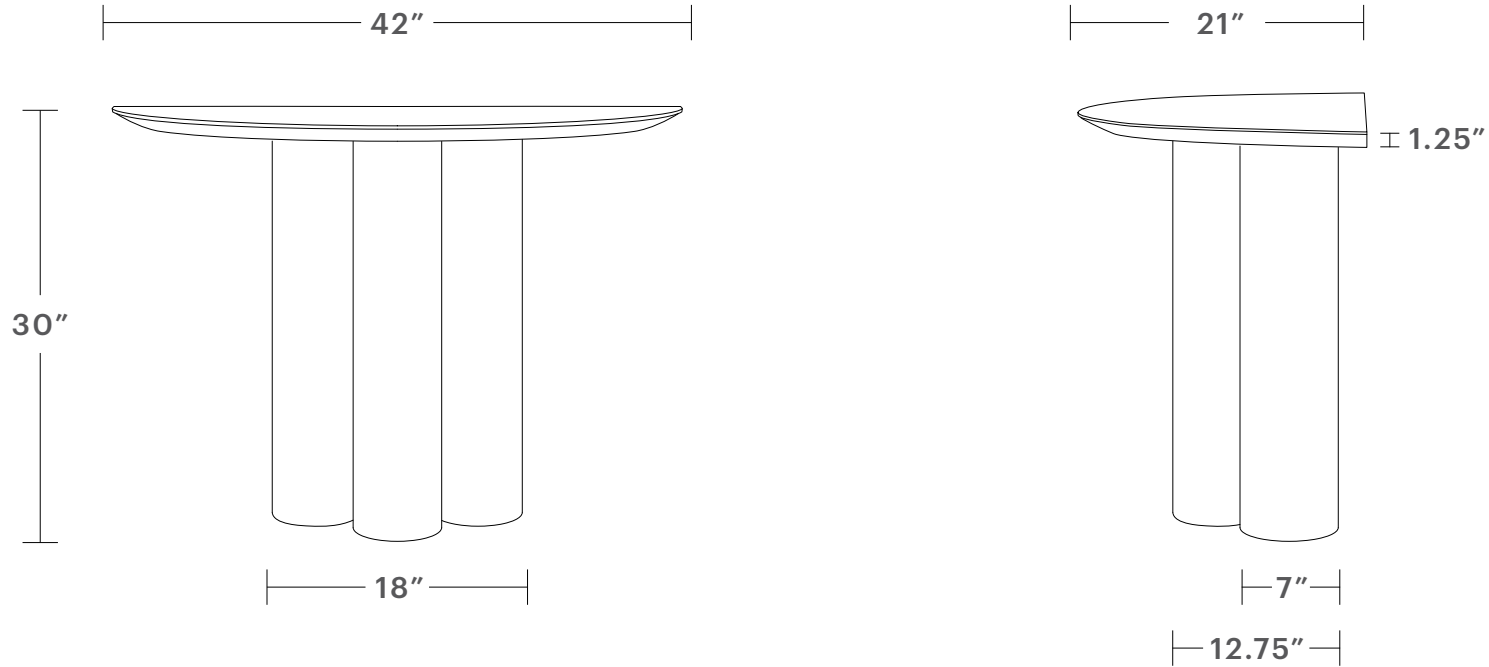

# The Reade Demilune Table

**OVERALL DIMENSIONS**  
42"L x 21"W x 30"H

**TABLETOP HEIGHT**  
30" High

**TABLETOP THICKNESS**  
1.25" High