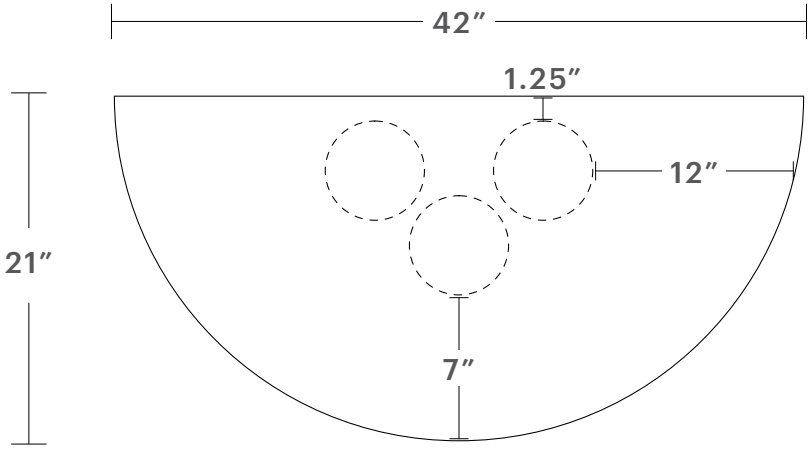

# The Reade Demilune Table

**OVERALL DIMENSIONS**  
42"L x 21"W x 30"H

**TABLETOP HEIGHT**  
30" High

**TABLETOP THICKNESS**  
1.25" High