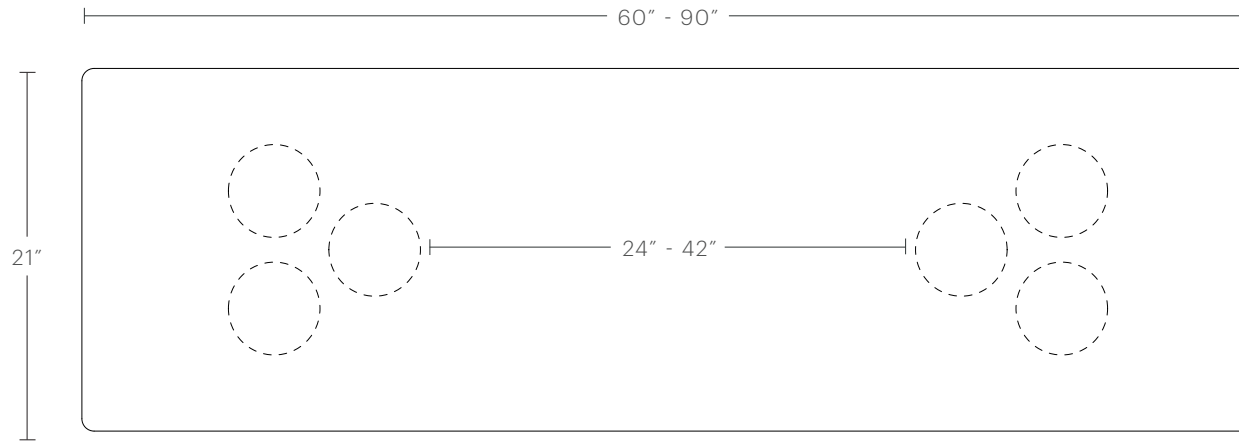

hello@maidenhome.com

(888) 513-5754

The Reade Console Table

MAIDEN HOME

PRODUCT DIMENSIONS

60" Length: 60"L × 21"W × 30"H

72" Length: 72"L × 21"W × 30"H

90" Length: 90"L × 21"W × 30"H

TABLETOP HEIGHT

30"H

TABLETOP THICKNESS

1.25"H

INSIDE COLUMN DIMENSIONS

60" Length: 24"L

72" Length: 30"L

90" Length: 42"L

The Reade Console Table

MAIDEN HOME

PRODUCT DIMENSIONS

60" Length: 60"L × 21"W × 30"H

72" Length: 72"L × 21"W × 30"H

90" Length: 90"L × 21"W × 30"H

TABLETOP HEIGHT

30"H

TABLETOP THICKNESS

1.25"H

INSIDE COLUMN DIMENSIONS

60" Length: 24"L

72" Length: 30"L

90" Length: 42"L