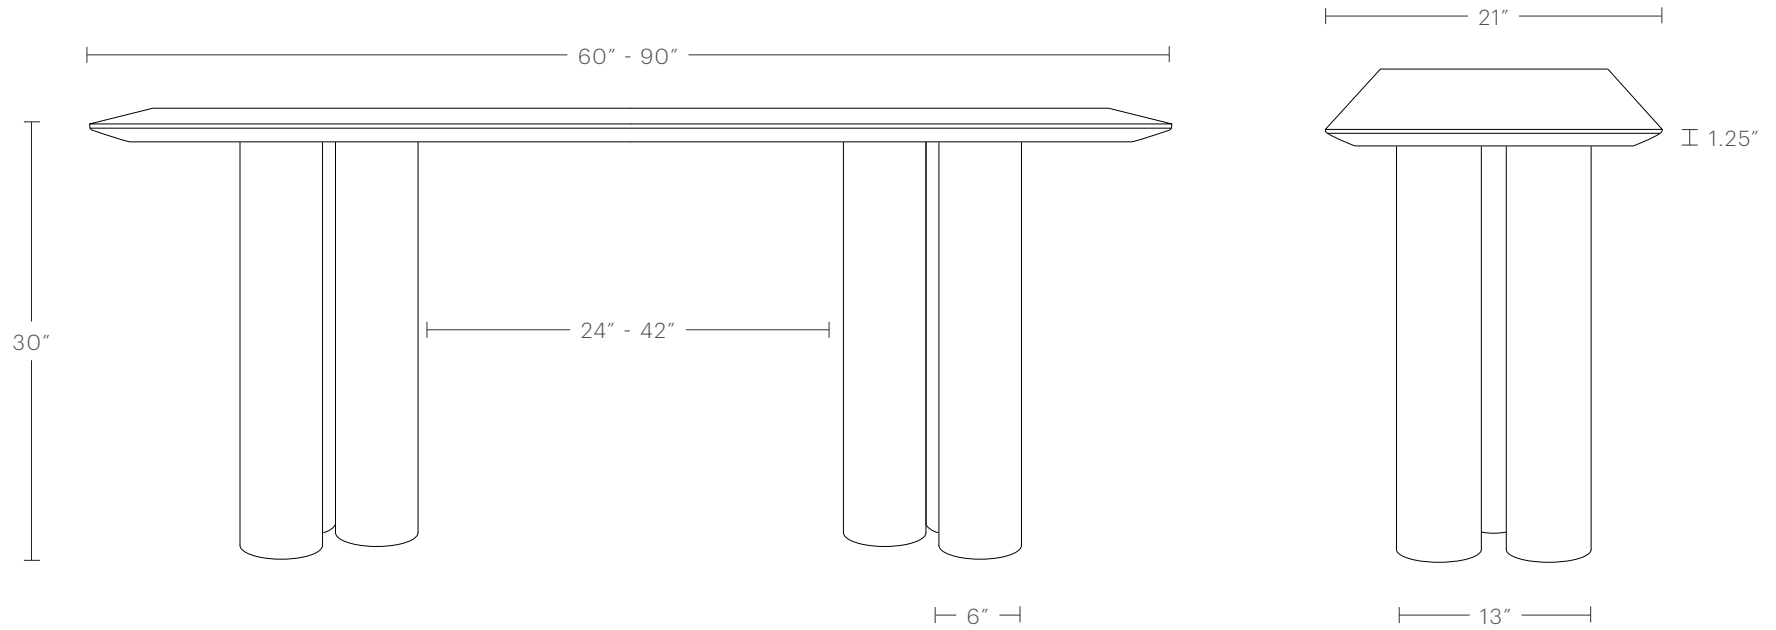

hello@maidenhome.com

(888) 513-5754

The Reade Console Table

MAIDEN HOME

PRODUCT DIMENSIONS

60" Length: 60"L × 21"W × 30"H

72" Length: 72"L × 21"W × 30"H

90" Length: 90"L × 21"W × 30"H

TABLETOP HEIGHT

30"H

TABLETOP THICKNESS

1.25"H

INSIDE COLUMN DIMENSIONS

60" Length: 24"L

72" Length: 30"L

90" Length: 42"L

The Reade Console Table

MAIDEN HOME

PRODUCT DIMENSIONS

60" Length: 60"L × 21"W × 30"H

72" Length: 72"L × 21"W × 30"H

90" Length: 90"L × 21"W × 30"H

TABLETOP HEIGHT

30"H

TABLETOP THICKNESS

1.25"H

INSIDE COLUMN DIMENSIONS

60" Length: 24"L

72" Length: 30"L

90" Length: 42"L