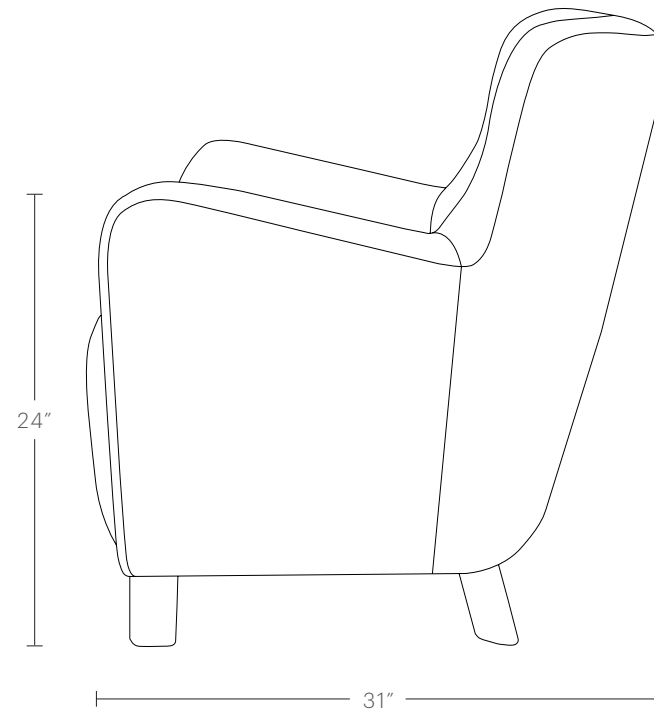

The Perry Chair

MAIDEN HOME

A nod to iconic midcentury design, The Perry Chair marries sophistication, craftsmanship, and comfort. The curved silhouette is timeless in feel, while the petite proportions make it perfect as a pair.

hello@maidenhome.com

(888) 513-5754

The Perry Chair

MAIDEN HOME

PRODUCT DIMENSIONS

32"W, 31"D, 32"H

SEAT DIMENSIONS

24"W, 21"D, 18"H

ARM DIMENSIONS

4.5"W, 24"H

DELIVERY DIMENSIONS

32"H