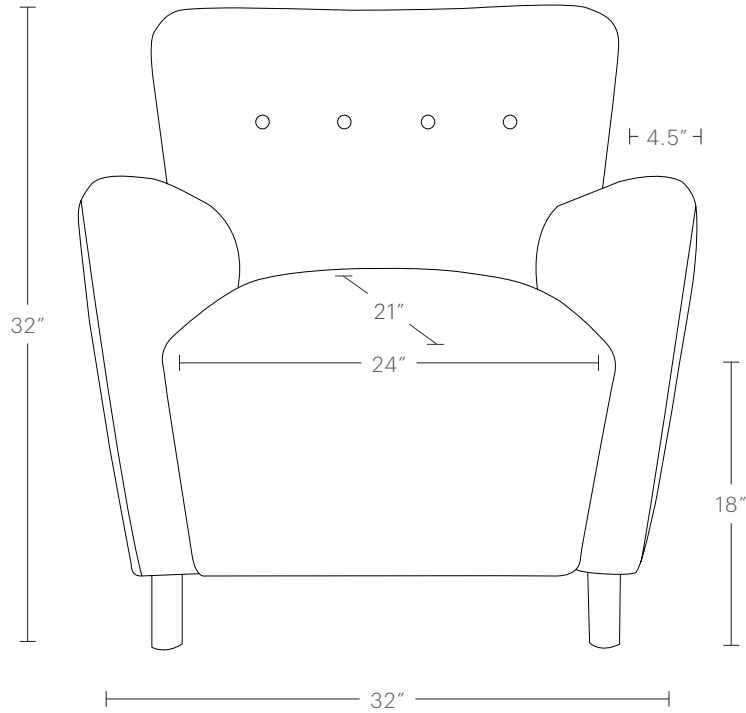

The Perry Chair

MAIDEN HOME

A nod to iconic midcentury design, The Perry Chair marries sophistication, craftsmanship, and comfort. The curved silhouette is timeless in feel, while the petite proportions make it perfect as a pair.

hello@maidenhome.com

(888) 513-5754

The Perry Chair

MAIDEN HOME

PRODUCT DIMENSIONS

32"W, 31"D, 32"H

SEAT DIMENSIONS

24"W, 21"D, 18"H

ARM DIMENSIONS

4.5"W, 24"H

DELIVERY DIMENSIONS

32"H