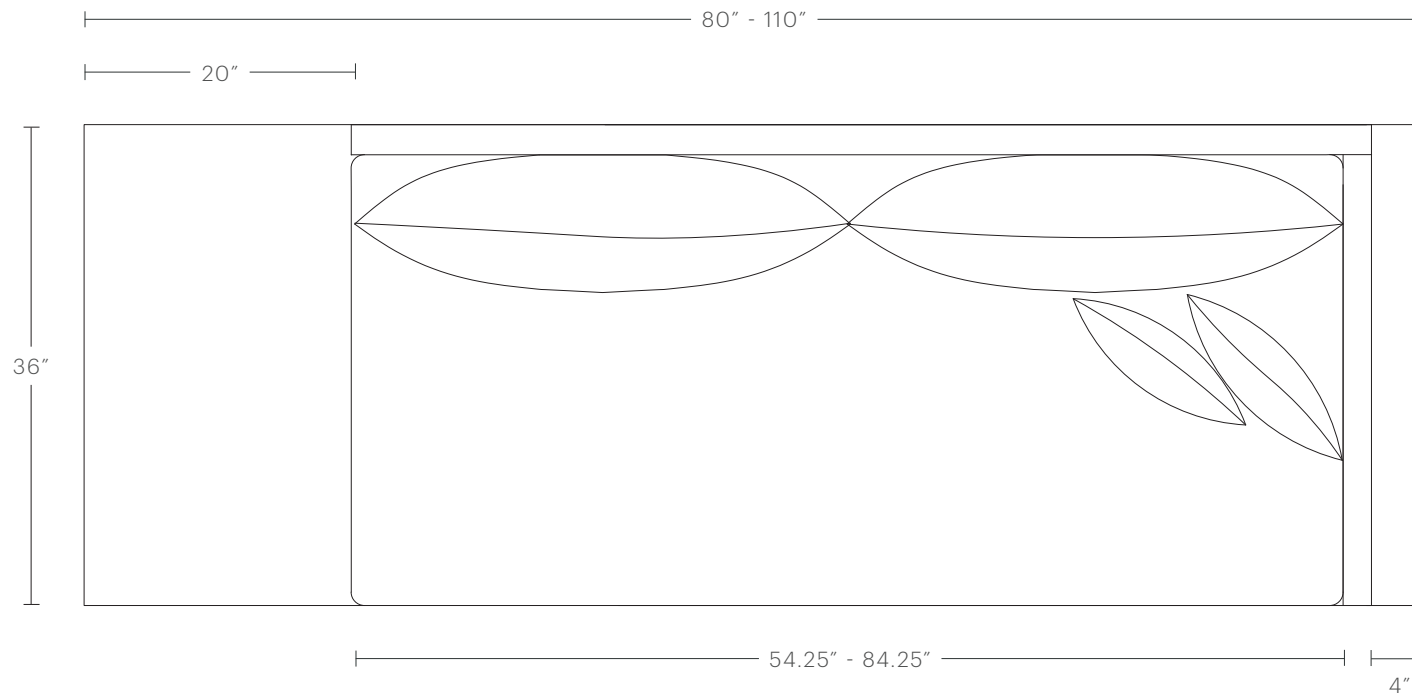

80" - 110"W, 36"D, 28.5"H

SEATING DIMENSIONS

54.2" - 84.25"W, 24"D, 16"H

ARM DIMENSIONS

1.75"W, 23.5"H

THROW PILLOW DIMENSIONS

One 17"×17", One 16"×16"

The Muir Sofa

MAIDEN HOME

PRODUCT DIMENSIONS

80" - 110"W, 36"D, 28.5"H

SEATING DIMENSIONS

54.2" - 84.25"W, 24"D, 16"H

ARM DIMENSIONS

1.75"W, 23.5"H

THROW PILLOW DIMENSIONS

One 17"×17", One 16"×16"