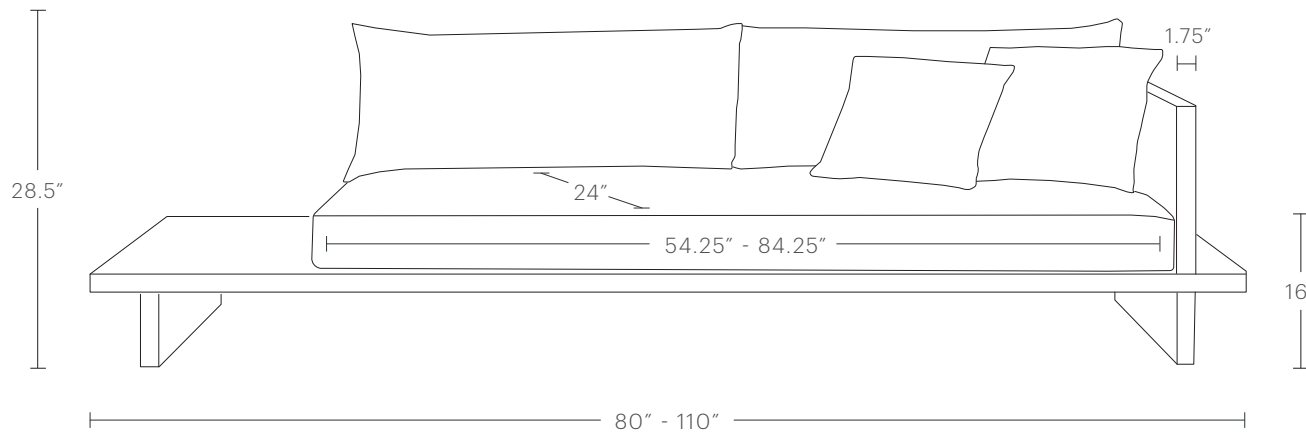

The Muir Sofa

MAIDEN HOME

The Muir Sofa is available in a range of sizes and configurations.
This guide summarizes the collection.

hello@maidenhome.com
(888) 513-5754

The Muir Sofa

MAIDEN HOME

PRODUCT DIMENSIONS

80" - 110"W, 36"D, 28.5"H

SEATING DIMENSIONS

54.2" - 84.25"W, 24"D, 16"H

ARM DIMENSIONS

1.75"W, 23.5"H

THROW PILLOW DIMENSIONS

One 17"×17", One 16"×16"

The Muir Sofa

MAIDEN HOME

PRODUCT DIMENSIONS

80" - 110"W, 36"D, 28.5"H

SEATING DIMENSIONS

54.2" - 84.25"W, 24"D, 16"H

ARM DIMENSIONS

1.75"W, 23.5"H

THROW PILLOW DIMENSIONS

One 17"×17", One 16"×16"