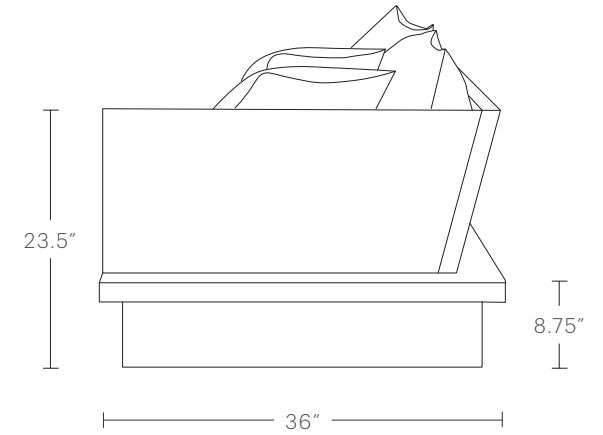

The Muir Sofa

MAIDEN HOME

PRODUCT DIMENSIONS

80" - 110"W, 36"D, 28.5"H

SEATING DIMENSIONS

54.2" - 84.25"W, 24"D, 16"H

ARM DIMENSIONS

1.75"W, 23.5"H

THROW PILLOW DIMENSIONS

One 17"×17", One 16"×16"