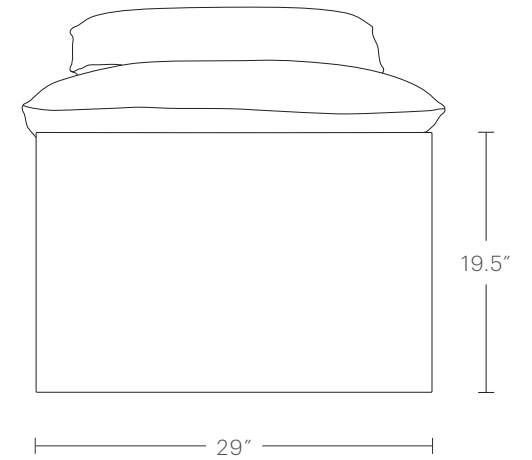

The Montauk Daybed

MAIDEN HOME

Inspired by artists' lofts of the mid-century, The Montauk makes a strong architectural statement. Long and low to the ground, the solid white oak frame cradles a tailored bench cushion; two down side pillows rest atop the angled arms.

hello@maidenhome.com

(888) 513-5754

The Montauk Daybed

MAIDEN HOME

PRODUCT DIMENSIONS

84"W, 29"D, 25"H

SEATING DIMENSIONS

73"W, 29"D, 16.5"H

ACCENT PILLOW DIMENSIONS

25"W, 17"H

DELIVERY DIMENSIONS

19.5"H (with legs)