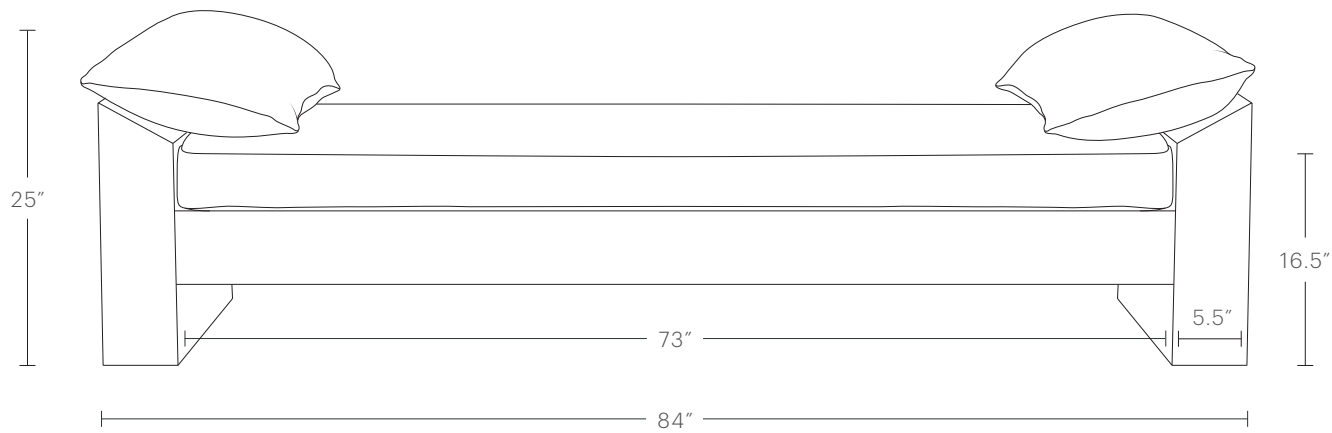

The Montauk Daybed

MAIDEN HOME

Inspired by artists' lofts of the mid-century, The Montauk makes a strong architectural statement. Long and low to the ground, the solid white oak frame cradles a tailored bench cushion; two down side pillows rest atop the angled arms.

hello@maidenhome.com

(888) 513-5754

The Montauk Daybed

MAIDEN HOME

PRODUCT DIMENSIONS

84"W, 29"D, 25"H

SEATING DIMENSIONS

73"W, 29"D, 16.5"H

ACCENT PILLOW DIMENSIONS

25"W, 17"H

DELIVERY DIMENSIONS

19.5"H (with legs)