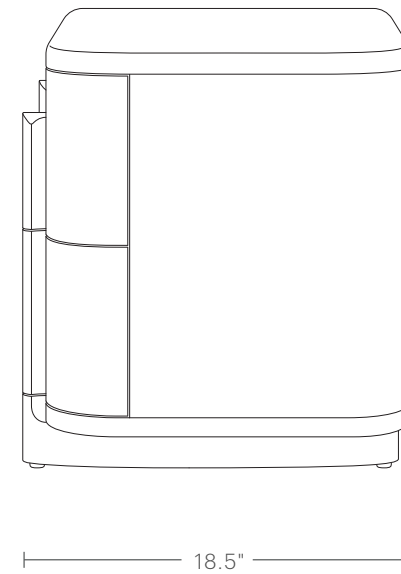

# The Marais 2-Drawer Nightstand

**MAIDEN HOME**

The Marais nightstand is traced with soft curves that conjure a sense of calm, making it a fitting addition to the bedroom. This design is handcrafted from smooth lacquered maple and available in three hues, each envisioned and custom-developed by Maiden Home to bring rich color into your space.

# The Marais 2-Drawer Nightstand

**MAIDEN HOME**

To ensure this piece fits through all doorways, hallways, and elevators in your home or building, please review our [Guide to Measuring for Delivery](#).

## OVERALL DIMENSIONS

26"W, 18.5"D, 20"H

## INTERIOR DRAWER DIMENSIONS

16.5"W, 14"D, 5"H