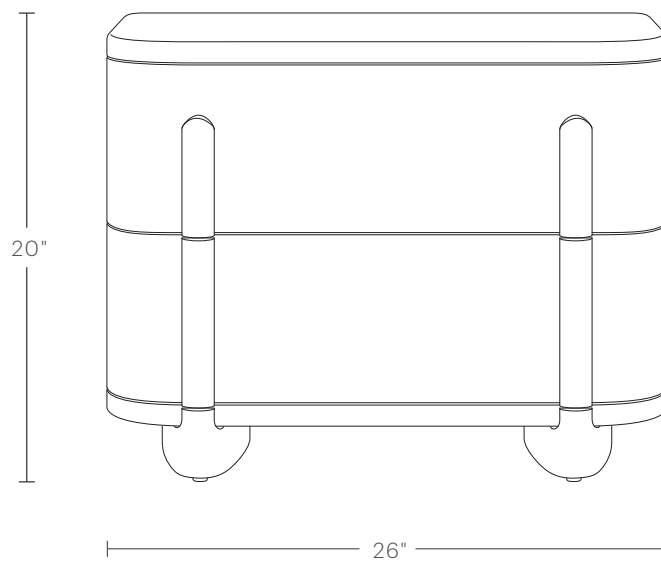

# The Marais 2-Drawer Nightstand

**MAIDEN HOME**

The Marais nightstand is traced with soft curves that conjure a sense of calm, making it a fitting addition to the bedroom. This design is handcrafted from smooth lacquered maple and available in three hues, each envisioned and custom-developed by Maiden Home to bring rich color into your space.

# The Marais 2-Drawer Nightstand

**MAIDEN HOME**

To ensure this piece fits through all doorways, hallways, and elevators in your home or building, please review our [Guide to Measuring for Delivery](#).

## OVERALL DIMENSIONS

26"W, 18.5"D, 20"H

## INTERIOR DRAWER DIMENSIONS

16.5"W, 14"D, 5"H