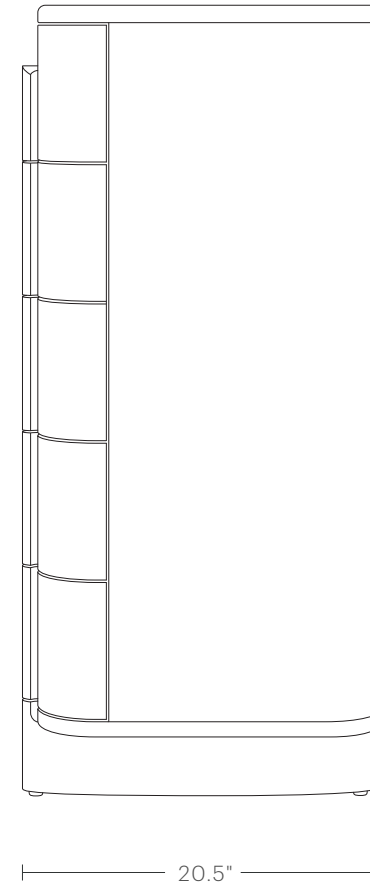

hello@maidenhome.com

(888) 513-5754

The Marais 6-Drawer Dresser

MAIDEN HOME

To ensure this piece fits through all doorways, hallways, and elevators in your home or building, please review our [Guide to Measuring for Delivery](#).

OVERALL DIMENSIONS

66"W, 20.5"D, 29.5"H

INTERIOR DRAWER DIMENSIONS

27"W, 13.5"D, 5"H

The Marais 5-Drawer Dresser

MAIDEN HOME

To ensure this piece fits through all doorways, hallways, and elevators in your home or building, please review our [Guide to Measuring for Delivery](#).

OVERALL DIMENSIONS

36"W, 20.5"D, 45"H

INTERIOR DRAWER DIMENSIONS

26.5"W 13.5"D, 5"H