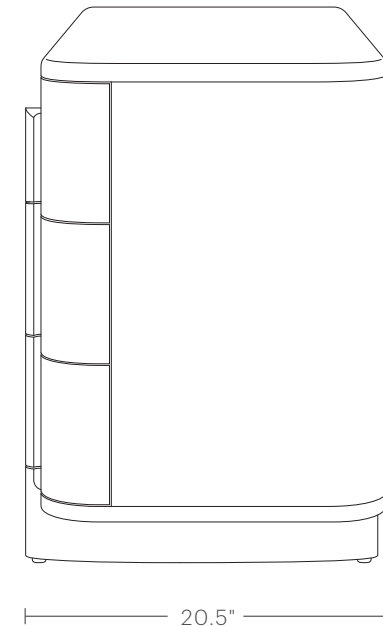

The Marais Dresser

MAIDEN HOME

The Marais dresser's gentle curves carry a sense of calm and quietude into the bedroom. This design is handcrafted from smooth lacquered maple and available in three hues, each envisioned and custom-developed by Maiden Home to bring rich color into your space.

hello@maidenhome.com

(888) 513-5754

The Marais 6-Drawer Dresser

MAIDEN HOME

To ensure this piece fits through all doorways, hallways, and elevators in your home or building, please review our [Guide to Measuring for Delivery](#).

OVERALL DIMENSIONS

66"W, 20.5"D, 29.5"H

INTERIOR DRAWER DIMENSIONS

27"W, 13.5"D, 5"H

The Marais 5-Drawer Dresser

MAIDEN HOME

To ensure this piece fits through all doorways, hallways, and elevators in your home or building, please review our [Guide to Measuring for Delivery](#).

OVERALL DIMENSIONS

36"W, 20.5"D, 45"H

INTERIOR DRAWER DIMENSIONS

26.5"W 13.5"D, 5"H