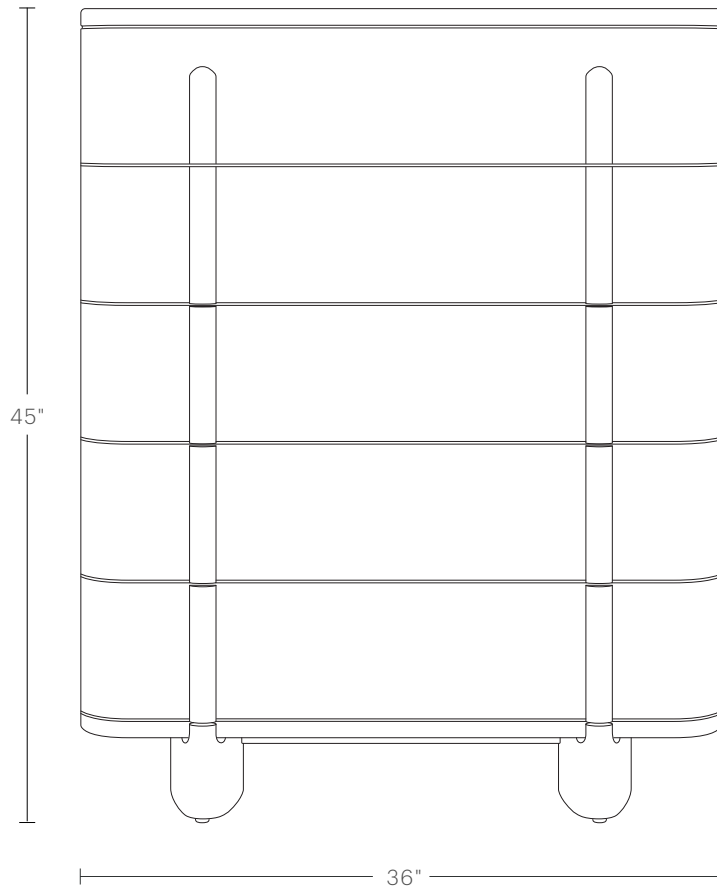

OVERALL DIMENSIONS

66"W, 20.5"D, 29.5"H

INTERIOR DRAWER DIMENSIONS

27"W, 13.5"D, 5"H

The Marais 5-Drawer Dresser

MAIDEN HOME

To ensure this piece fits through all doorways, hallways, and elevators in your home or building, please review our [Guide to Measuring for Delivery](#).

OVERALL DIMENSIONS

36"W, 20.5"D, 45"H

INTERIOR DRAWER DIMENSIONS

26.5"W 13.5"D, 5"H