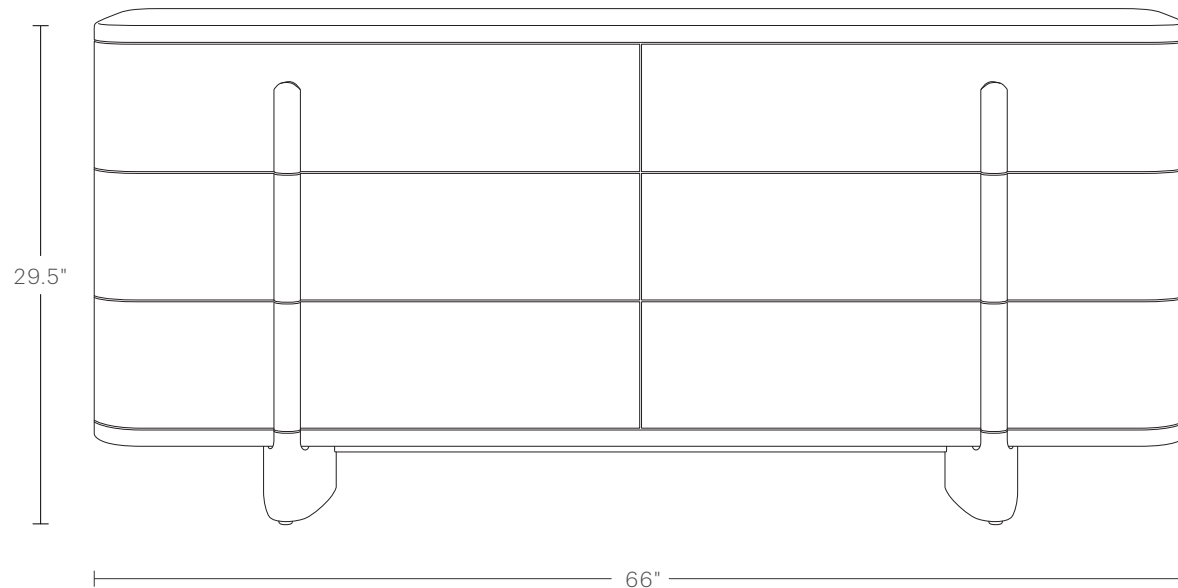

The Marais Dresser

MAIDEN HOME

The Marais dresser's gentle curves carry a sense of calm and quietude into the bedroom. This design is handcrafted from smooth lacquered maple and available in three hues, each envisioned and custom-developed by Maiden Home to bring rich color into your space.

hello@maidenhome.com

(888) 513-5754

The Marais 6-Drawer Dresser

MAIDEN HOME

To ensure this piece fits through all doorways, hallways, and elevators in your home or building, please review our [Guide to Measuring for Delivery](#).

OVERALL DIMENSIONS

66"W, 20.5"D, 29.5"H

INTERIOR DRAWER DIMENSIONS

27"W, 13.5"D, 5"H

The Marais 5-Drawer Dresser

MAIDEN HOME

To ensure this piece fits through all doorways, hallways, and elevators in your home or building, please review our [Guide to Measuring for Delivery](#).

OVERALL DIMENSIONS

36"W, 20.5"D, 45"H

INTERIOR DRAWER DIMENSIONS

26.5"W 13.5"D, 5"H