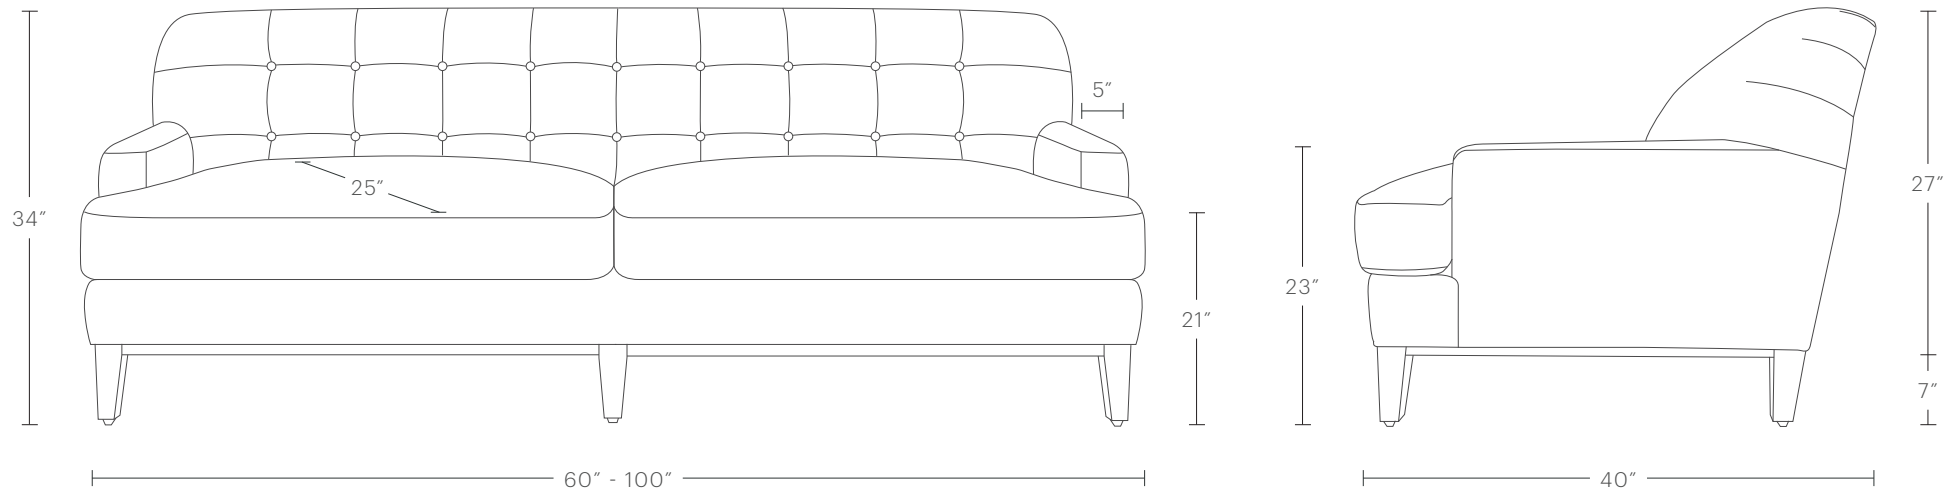

## PRODUCT DIMENSIONS

60-100"W, 40"D, 34"H

## SEATING DIMENSIONS

50-90"W, 25"D, 21"H

## ARM DIMENSIONS

5"W, 23"H

## DELIVERY DIMENSIONS

34"H (with legs), 27"H (legs removed)