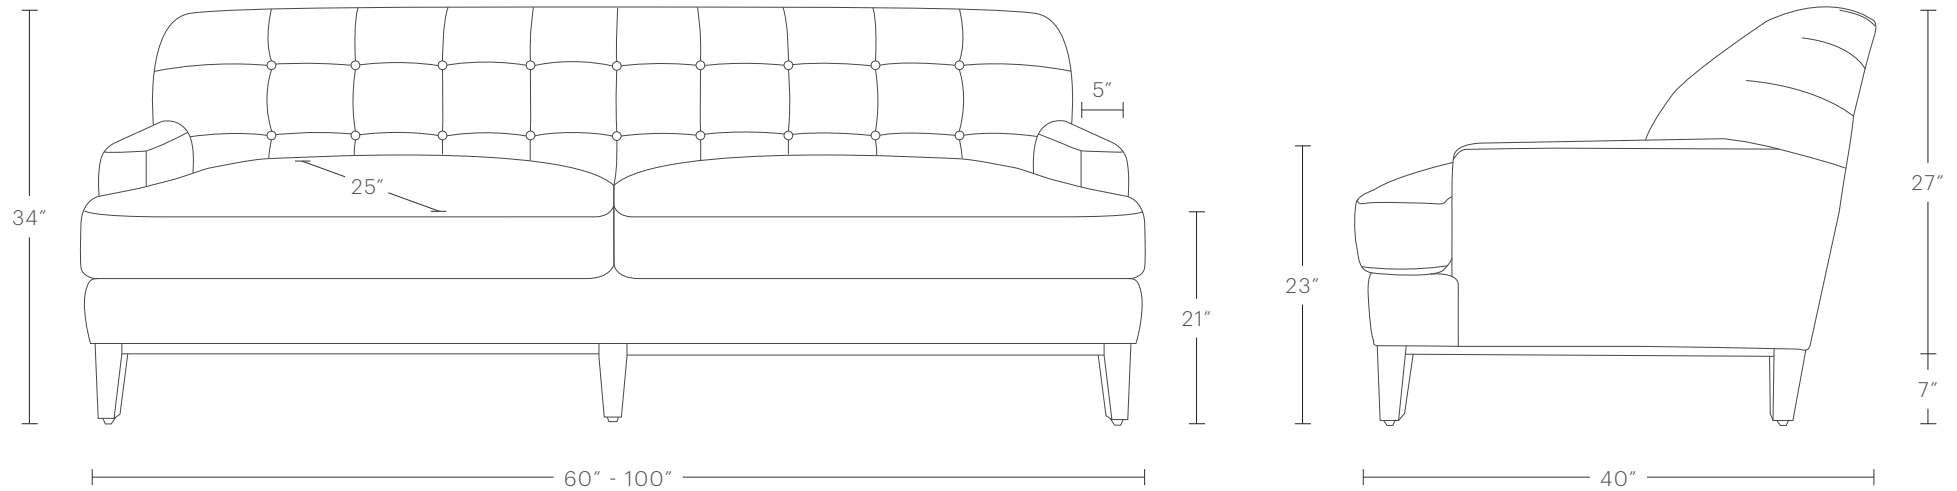

## PRODUCT DIMENSIONS

60-100"W, 40"D, 34"H

## SEATING DIMENSIONS

50-90"W, 25"D, 21"H

## DELIVERY DIMENSIONS

34"H (with legs), 27"H (legs removed)

## PRODUCT DIMENSIONS

104"W, 67"D, 34"H