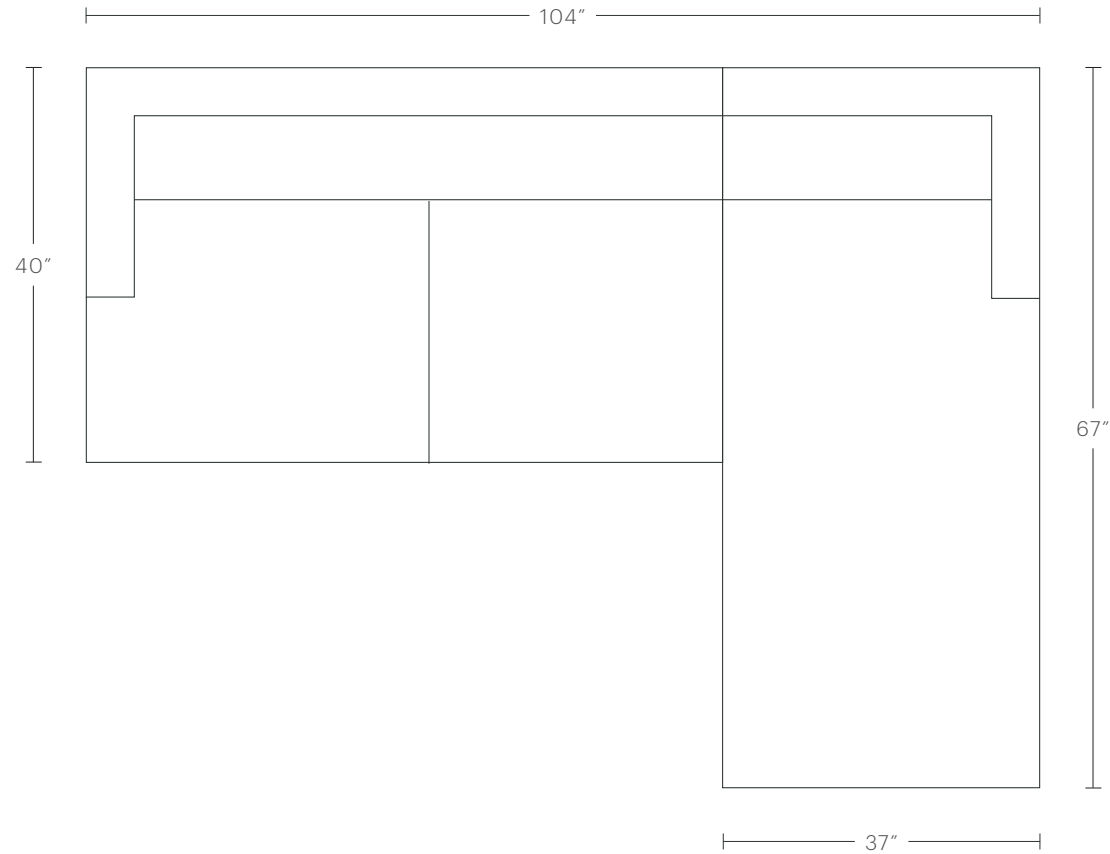

## PRODUCT DIMENSIONS

60-100"W, 40"D, 34"H

## ARM DIMENSIONS

5"W, 23"H

## DELIVERY DIMENSIONS

34"H (with legs), 27"H (legs removed)

## PRODUCT DIMENSIONS

104"W, 67"D, 34"H