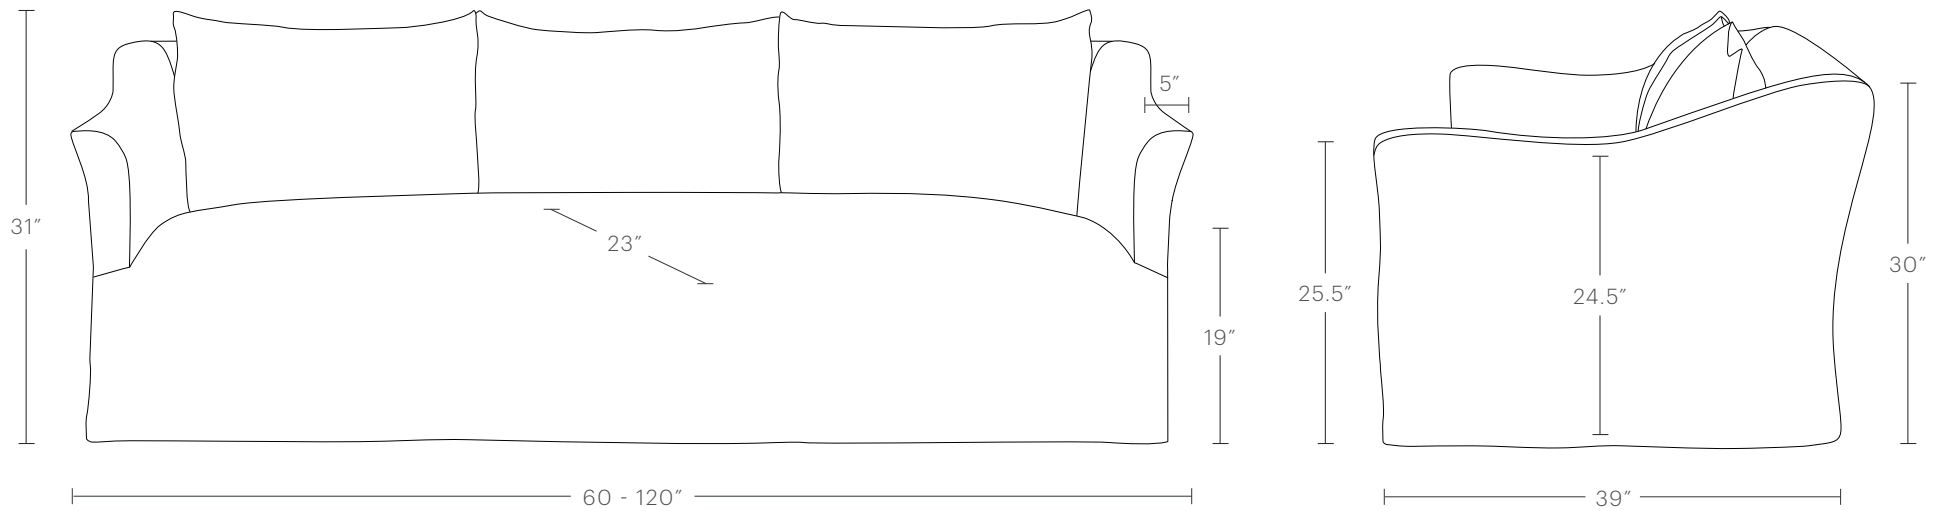

MAIDEN HOME

Width alterations increase or decrease seating width only. Arm width is always as shown below.

Note: 60", 65", & 75" Leonard is made with two back cushions.

PRODUCT DIMENSIONS

60-120"W, 39"D, 31"H

SEATING DIMENSIONS

50-90"W, 19"H

With back cushions: 23"D

Without back cushions: 30"D

ARM DIMENSIONS

Front of arm: 25.5"H

Middle of arm: 24.5"H

Back of arm: 30"H

DELIVERY DIMENSIONS

30"H (with legs)