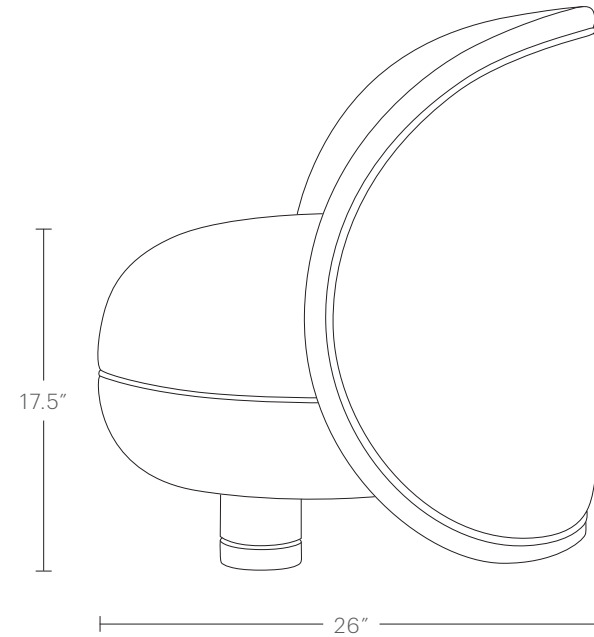

# The Laight Chair

**MAIDEN HOME**

A contemporary take on the slipper chair, The Laight is defined by embracing curves and petite proportions. The playful silhouette offers considerable comfort with its wraparound back, bubbled seat, and lathe-turned legs.

## PRODUCT DIMENSIONS

31"W, 26"D, 29"H

## SEAT DIMENSIONS

29"W, 23"D, 17.5"H

## DELIVERY DIMENSIONS

26"D