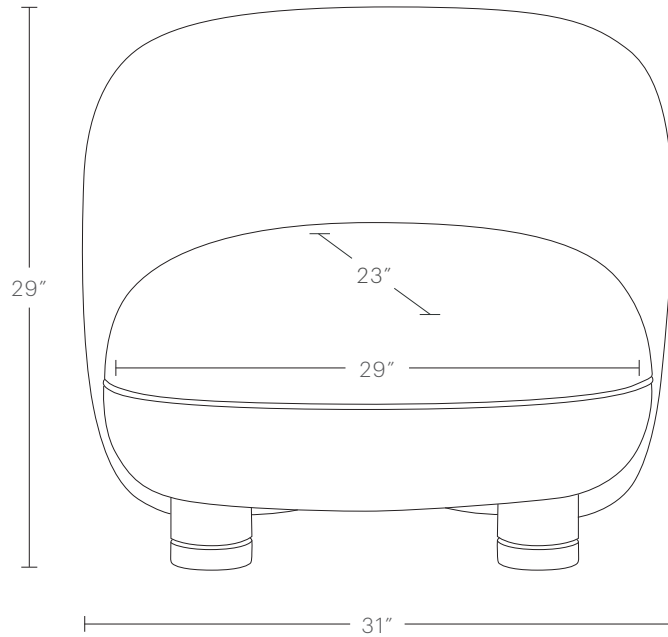

# The Laight Chair

**MAIDEN HOME**

A contemporary take on the slipper chair, The Laight is defined by embracing curves and petite proportions. The playful silhouette offers considerable comfort with its wraparound back, bubbled seat, and lathe-turned legs.

## PRODUCT DIMENSIONS

31"W, 26"D, 29"H

## SEAT DIMENSIONS

29"W, 23"D, 17.5"H

## DELIVERY DIMENSIONS

26"D