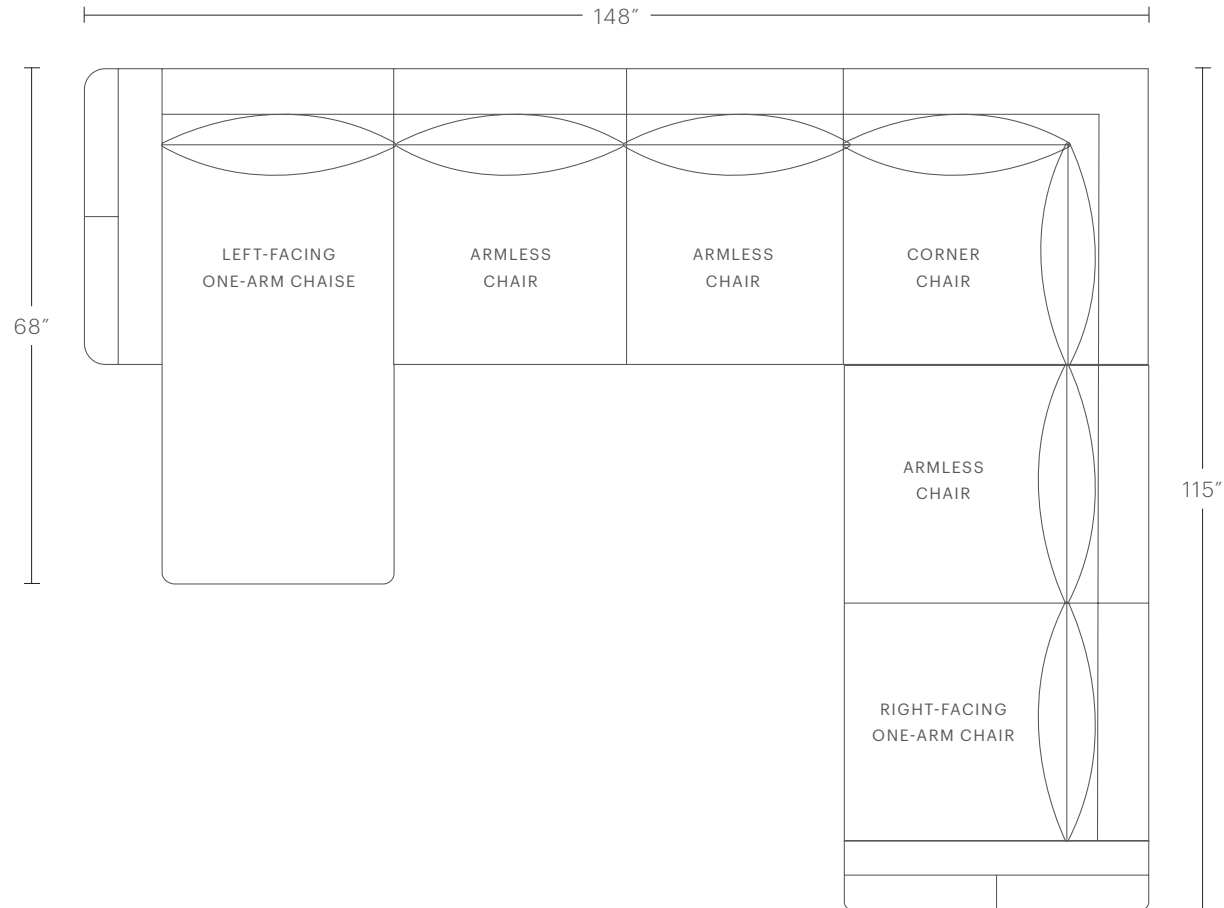

PRODUCT DIMENSIONS

84"+W, 40"D, 32.5"H

SEATING DIMENSIONS

70"+W, 25"D, 17"H

ARM DIMENSIONS

7"W, 29"H

DELIVERY DIMENSIONS

29"H (with legs)

CUSHION CONFIGURATION

4 Back Cushions, 4 Seat Cushions

The Jones Modular U Sofa Sectional

MAIDEN HOME

PRODUCT DIMENSIONS

146"W, 115"D, 32.5"H

CUSHION CONFIGURATION

10 Back Cushions, 8 Seat Cushions

The Jones Modular U Sofa Chaise Sectional

MAIDEN HOME

PRODUCT DIMENSIONS

148"W, 115"D, 32.5"H

CUSHION CONFIGURATION

7 Back Cushions, 6 Seat Cushions