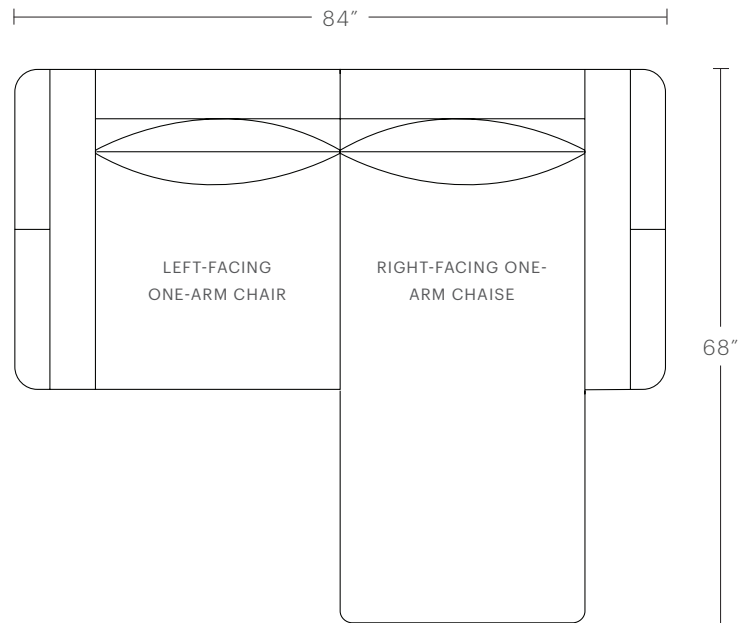

PRODUCT DIMENSIONS

84"+W, 40"D, 32.5"H

SEATING DIMENSIONS

70"+W, 25"D, 17"H

ARM DIMENSIONS

7"W, 29"H

DELIVERY DIMENSIONS

29"H (with legs)

**RIGHT-FACING
ONE-ARM CHAISE**
42"W, 68"D, 32.5"H

CORNER CHAIR
40"W, 40"D, 32.5"H

LUXURY OTTOMAN
33"W, 40"D, 17"H

SQUARE OTTOMAN
33"W, 33"D, 17"H

CONNECTOR CLIP: —

Note: Luxury Ottomans with Clips are only available when ordering within the Build Your Own Jones experience.

The Jones Modular Chaise Sectional

MAIDEN HOME

PRODUCT DIMENSIONS

84"W, 68"D, 32.5"H

CUSHION CONFIGURATION

2 Back Cushions, 2 Seat Cushions

PRODUCT DIMENSIONS

117"W, 68"D, 32.5"H