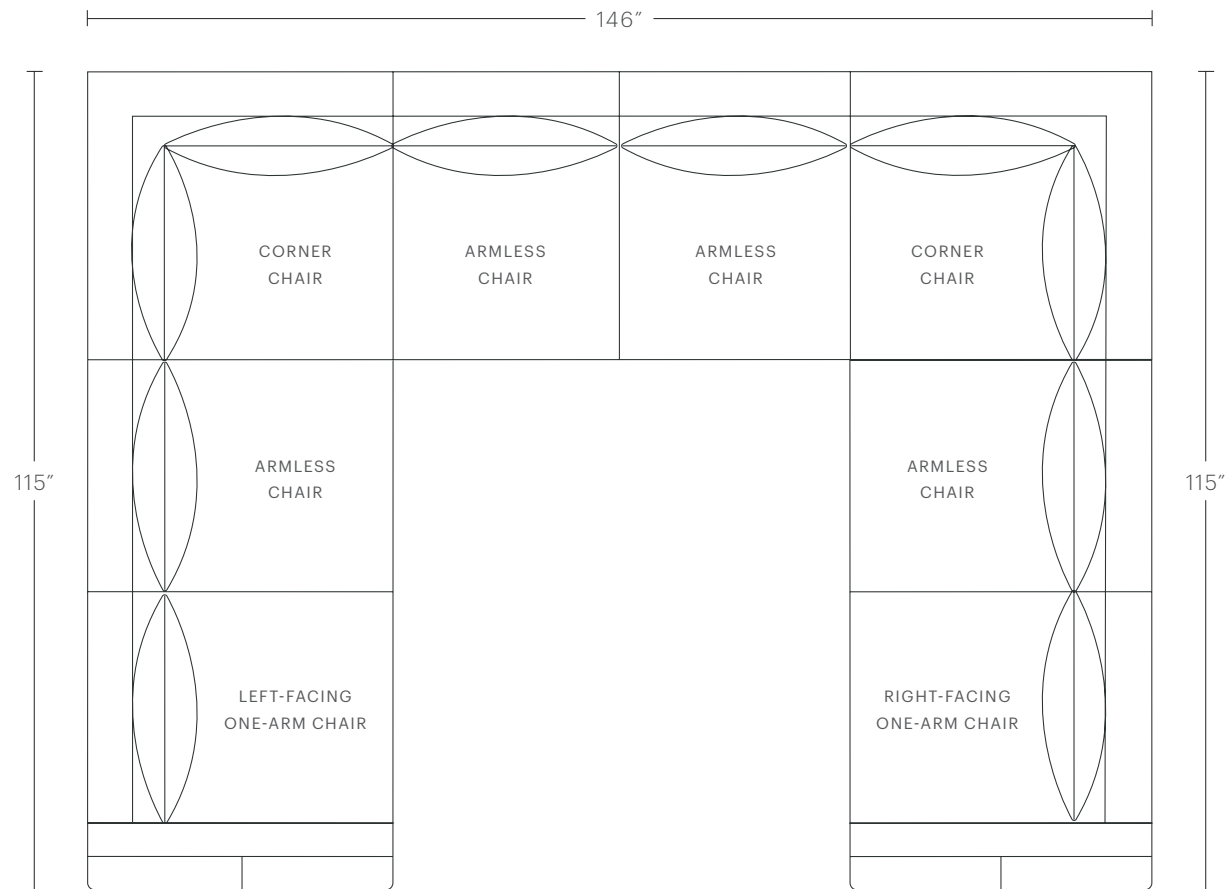

PRODUCT DIMENSIONS

84"+W, 40"D, 32.5"H

SEATING DIMENSIONS

70"+W, 25"D, 17"H

ARM DIMENSIONS

7"W, 29"H

DELIVERY DIMENSIONS

29"H (with legs)

PRODUCT DIMENSIONS

148" W, 115" D

CUSHION CONFIGURATION

7 Back Cushions, 6 Seat Cushions

The Jones Modular U Chaise Sectional

MAIDEN HOME

PRODUCT DIMENSIONS

150"W, 68"D, 32.5"H

CUSHION CONFIGURATION

4 Back Cushions, 4 Seat Cushions

The Jones Modular U Sofa Sectional

MAIDEN HOME

PRODUCT DIMENSIONS

146"W, 115"D, 32.5"H

CUSHION CONFIGURATION

10 Back Cushions, 8 Seat Cushions

The Jones Modular U Sofa Chaise Sectional

MAIDEN HOME

PRODUCT DIMENSIONS

148"W, 115"D, 32.5"H

CUSHION CONFIGURATION

7 Back Cushions, 6 Seat Cushions