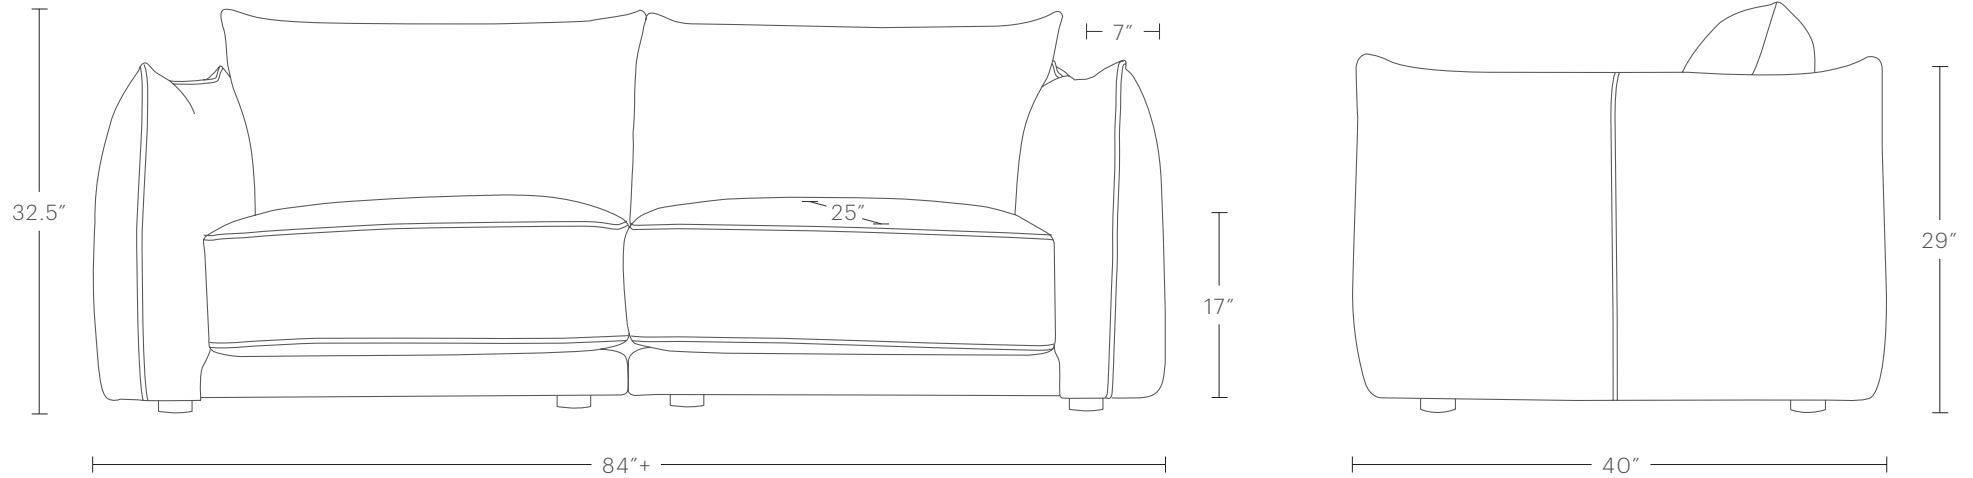

hello@maidenhome.com

(888) 513-5754

The Jones Modular Sofa

MAIDEN HOME

The height of the back frame on the left-facing one-arm chair, the right-facing one-arm chair, the armless chair, and the corner chair is 25", while the height of the arm is 29"

PRODUCT DIMENSIONS

84"+W, 40"D, 32.5"H

SEATING DIMENSIONS

70"+W, 25"D, 17"H

ARM DIMENSIONS

7"W, 29"H

DELIVERY DIMENSIONS

29"H (with legs)

PRODUCT DIMENSIONS

148" W, 115" D

CUSHION CONFIGURATION

7 Back Cushions, 6 Seat Cushions

The Jones Modular U Chaise Sectional

MAIDEN HOME

PRODUCT DIMENSIONS

150"W, 68"D, 32.5"H

The Jones Modular U Sofa Chaise Sectional

MAIDEN HOME

PRODUCT DIMENSIONS

148"W, 115"D, 32.5"H

CUSHION CONFIGURATION

7 Back Cushions, 6 Seat Cushions