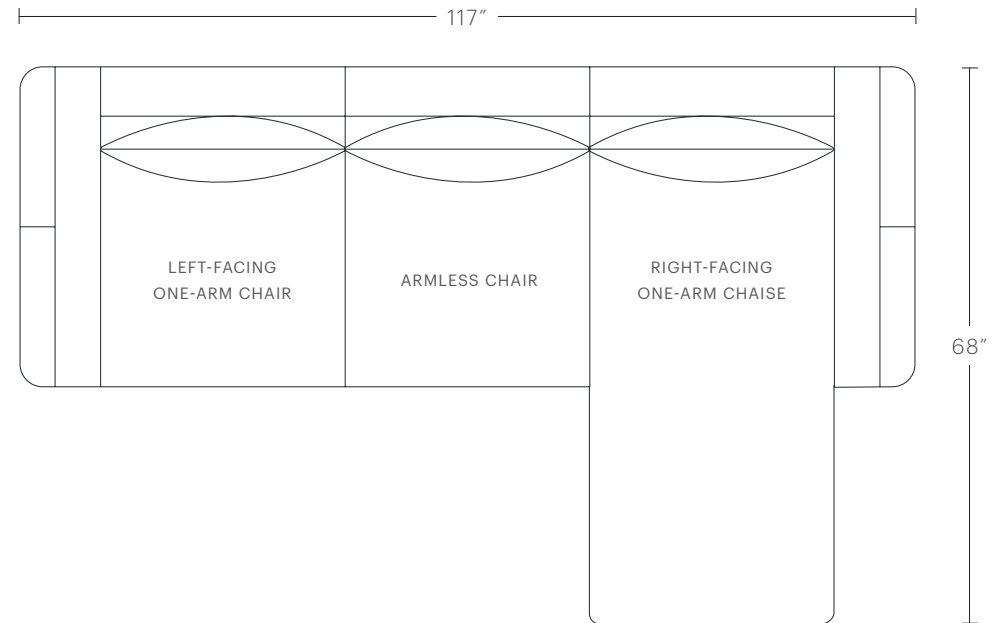

PRODUCT DIMENSIONS

84"+W, 40"D, 32.5"H

SEATING DIMENSIONS

70"+W, 25"D, 17"H

ARM DIMENSIONS

7"W, 29"H

DELIVERY DIMENSIONS

29"H (with legs)

**RIGHT-FACING
ONE-ARM CHAISE**
42"W, 68"D, 32.5"H

CORNER CHAIR
40"W, 40"D, 32.5"H

LUXURY OTTOMAN
33"W, 40"D, 17"H

SQUARE OTTOMAN
33"W, 33"D, 17"H

CONNECTOR CLIP: —

Note: Luxury Ottomans with Clips are only available when ordering within the Build Your Own Jones experience.

The Jones Modular Chaise Sectional

MAIDEN HOME

PRODUCT DIMENSIONS

84"W, 68"D, 32.5"H

CUSHION CONFIGURATION

2 Back Cushions, 2 Seat Cushions

PRODUCT DIMENSIONS

117"W, 68"D, 32.5"H

PRODUCT DIMENSIONS

148" W, 115" D

CUSHION CONFIGURATION

7 Back Cushions, 6 Seat Cushions

The Jones Modular U Chaise Sectional

MAIDEN HOME

PRODUCT DIMENSIONS

150"W, 68"D, 32.5"H