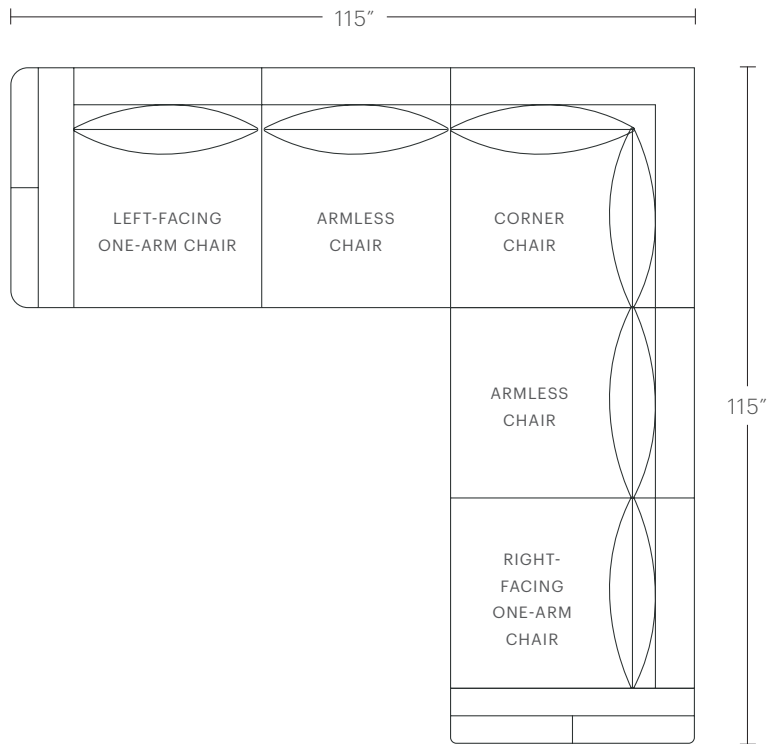

PRODUCT DIMENSIONS

84"+W, 40"D, 32.5"H

SEATING DIMENSIONS

70"+W, 25"D, 17"H

ARM DIMENSIONS

7"W, 29"H

DELIVERY DIMENSIONS

29"H (with legs)

**RIGHT-FACING
ONE-ARM CHAISE**
42"W, 68"D, 32.5"H

CORNER CHAIR
40"W, 40"D, 32.5"H

LUXURY OTTOMAN
33"W, 40"D, 17"H

SQUARE OTTOMAN
33"W, 33"D, 17"H

CONNECTOR CLIP: —

Note: Luxury Ottomans with Clips are only available when ordering within the Build Your Own Jones experience.

The Jones Modular Chaise Sectional

MAIDEN HOME

PRODUCT DIMENSIONS

84"W, 68"D, 32.5"H

CUSHION CONFIGURATION

2 Back Cushions, 2 Seat Cushions

PRODUCT DIMENSIONS

117"W, 68"D, 32.5"H

CUSHION CONFIGURATION

3 Back Cushions, 3 Seat Cushions

The Jones Modular L Sectional

MAIDEN HOME

PRODUCT DIMENSIONS

115" W, 115" D

CUSHION CONFIGURATION

6 Back Cushions, 5 Seat Cushions