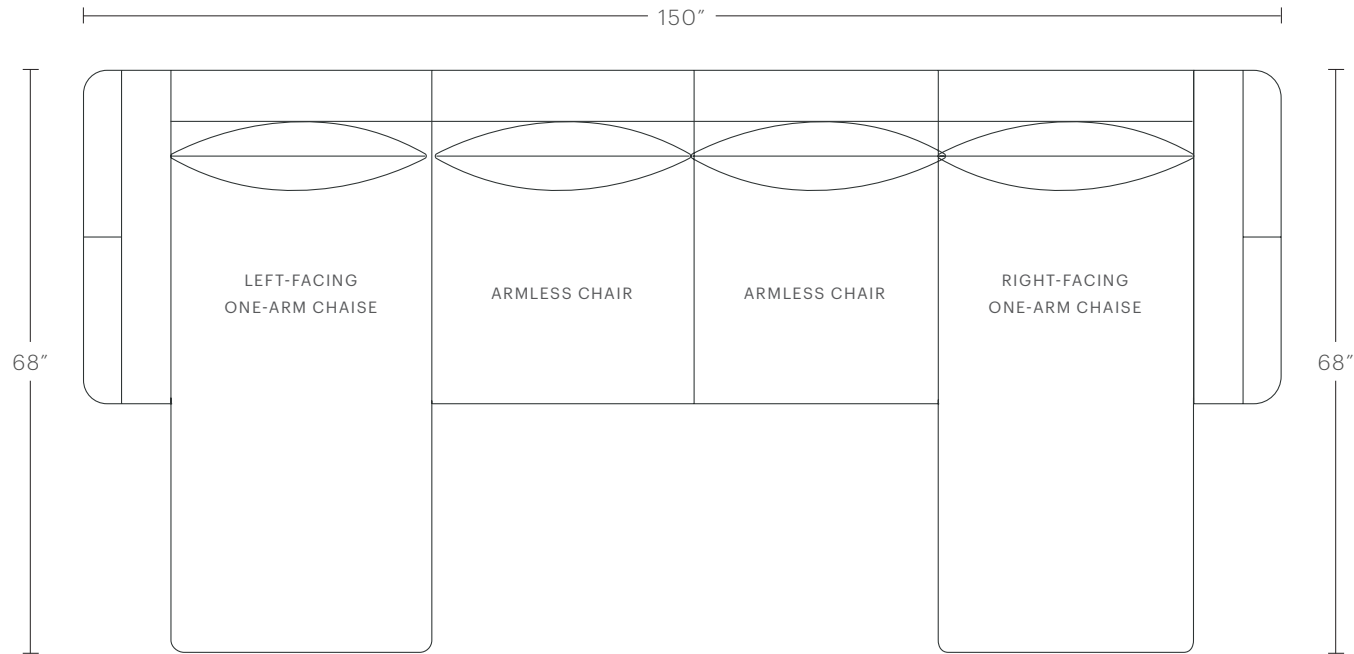

CUSHION CONFIGURATION

3 Back Cushions, 3 Seat Cushions

The Jones Modular L Sectional

MAIDEN HOME

PRODUCT DIMENSIONS

115" W, 115" D

CUSHION CONFIGURATION

6 Back Cushions, 5 Seat Cushions

PRODUCT DIMENSIONS

148" W, 115" D

CUSHION CONFIGURATION

7 Back Cushions, 6 Seat Cushions

The Jones Modular U Chaise Sectional

MAIDEN HOME

PRODUCT DIMENSIONS

150"W, 68"D, 32.5"H

CUSHION CONFIGURATION

4 Back Cushions, 4 Seat Cushions

The Jones Modular U Sofa Sectional

MAIDEN HOME

PRODUCT DIMENSIONS

146"W, 115"D, 32.5"H

CUSHION CONFIGURATION

10 Back Cushions, 8 Seat Cushions

The Jones Modular U Sofa Chaise Sectional

MAIDEN HOME

PRODUCT DIMENSIONS

148"W, 115"D, 32.5"H

CUSHION CONFIGURATION

7 Back Cushions, 6 Seat Cushions