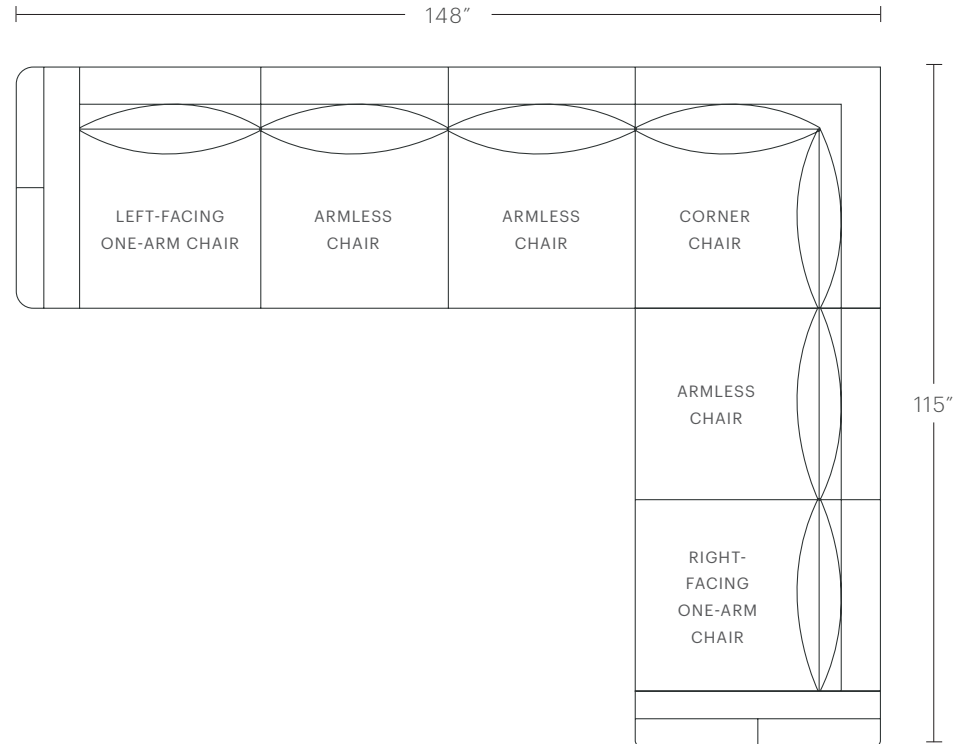

PRODUCT DIMENSIONS

84"+W, 40"D, 32.5"H

SEATING DIMENSIONS

70"+W, 25"D, 17"H

ARM DIMENSIONS

7"W, 29"H

DELIVERY DIMENSIONS

29"H (with legs)

The Jones Modular Chaise Sectional

MAIDEN HOME

PRODUCT DIMENSIONS

84"W, 68"D, 32.5"H

CUSHION CONFIGURATION

2 Back Cushions, 2 Seat Cushions

PRODUCT DIMENSIONS

117"W, 68"D, 32.5"H

CUSHION CONFIGURATION

3 Back Cushions, 3 Seat Cushions

The Jones Modular L Sectional

MAIDEN HOME

PRODUCT DIMENSIONS

115" W, 115" D

CUSHION CONFIGURATION

6 Back Cushions, 5 Seat Cushions

PRODUCT DIMENSIONS

148" W, 115" D

CUSHION CONFIGURATION

7 Back Cushions, 6 Seat Cushions

The Jones Modular U Chaise Sectional

MAIDEN HOME

PRODUCT DIMENSIONS

150"W, 68"D, 32.5"H