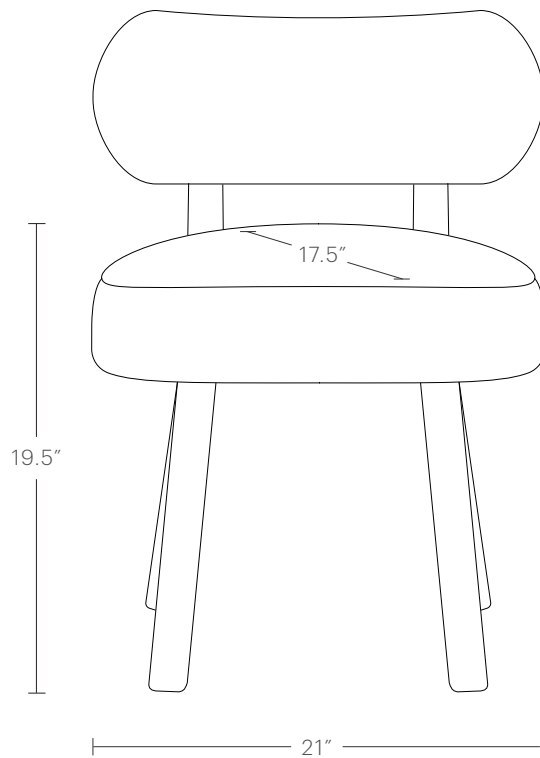

The Jane Dining Chair

MAIDEN HOME

Playful contours and a bold, mixed material aesthetic give The Jane a stylish form that's designed for lingering. Its elegantly curved back and refined curved legs add sculptural appeal.

hello@maidenhome.com

(888) 513-5754

The Jane Dining Chair

MAIDEN HOME

PRODUCT DIMENSIONS

21"W, 22"D, 29.5" H

SEAT HEIGHT

19.5"H

SEAT DEPTH

17.5"D

DELIVERY DIMENSIONS

21"W