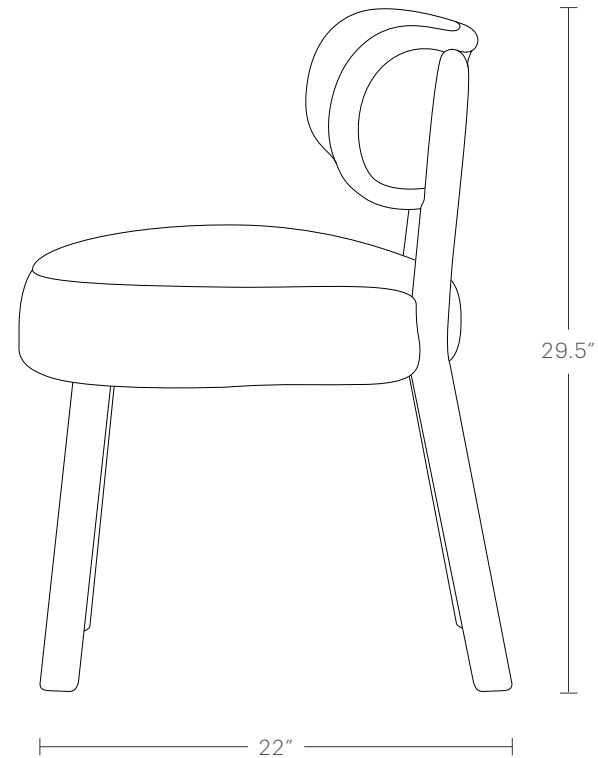

The Jane Dining Chair

MAIDEN HOME

Playful contours and a bold, mixed material aesthetic give The Jane a stylish form that's designed for lingering. Its elegantly curved back and refined curved legs add sculptural appeal.

hello@maidenhome.com

(888) 513-5754

The Jane Dining Chair

MAIDEN HOME

PRODUCT DIMENSIONS

21"W, 22"D, 29.5" H

SEAT HEIGHT

19.5"H

SEAT DEPTH

17.5"D

DELIVERY DIMENSIONS

21"W