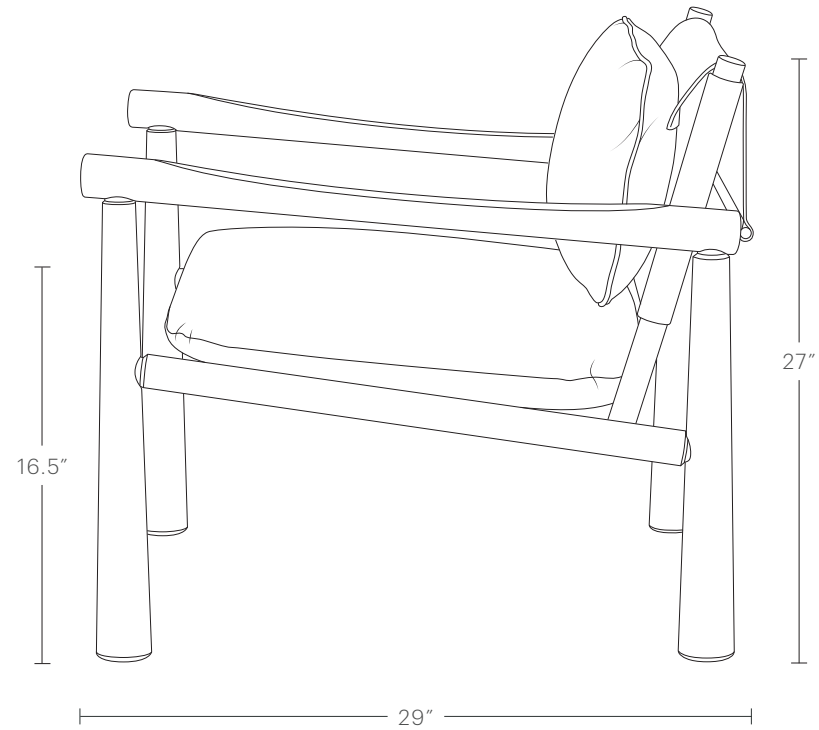

The Hyde Chair

MAIDEN HOME

A modern rendition of the classic campaign chair, The Hyde's high-end materials and bespoke detailing make a heritage statement. Handcrafted of white oak, its cerused finish, brass accents and Italian leather upholstery patina beautifully over time.

hello@maidenhome.com

(888) 513-5754

The Hyde Chair

MAIDEN HOME

PRODUCT DIMENSIONS

27"W, 29"D, 27"H

SEATING DIMENSIONS

25.5"W, 18.5"D, 16.5"H

ARM DIMENSIONS

2"W, 23"H

DELIVERY DIMENSIONS

27"W (with legs)