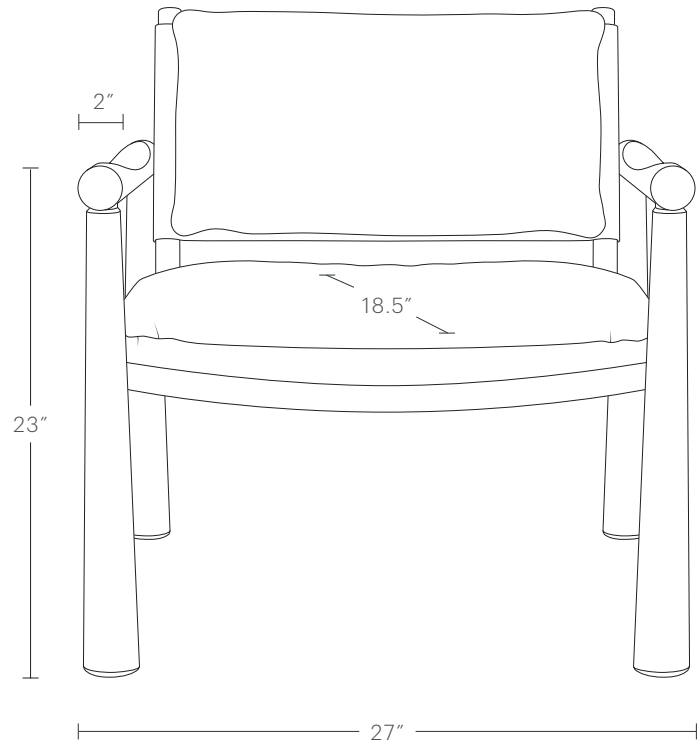

hello@maidenhome.com

(888) 513-5754

The Hyde Chair

MAIDEN HOME

PRODUCT DIMENSIONS

27"W, 29"D, 27"H

SEATING DIMENSIONS

25.5"W, 18.5"D, 16.5"H

ARM DIMENSIONS

2"W, 23"H

DELIVERY DIMENSIONS

27"W (with legs)