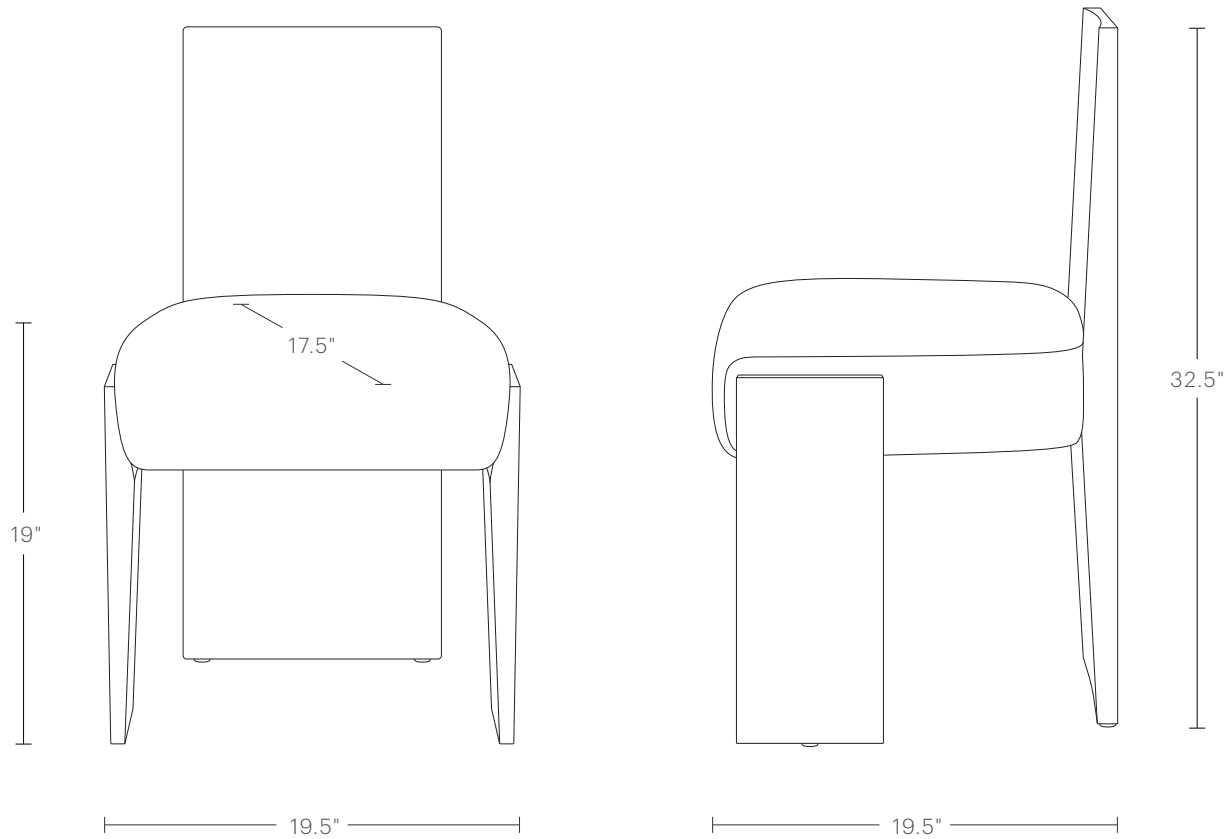

The Garrett Dining Chair

MAIDEN HOME

Strong and monolithic in form, the Garrett dining chair stands on three white oak or walnut legs that underscore the elemental beauty of solid wood. With a supportive seat cloaked in masterful upholstery, it encourages conversations around the dinner table to carry into the evening.

OVERALL DIMENSIONS

19.5"W, 19.5"D, 32.5"H

SEAT DIMENSIONS

19.5"W, 17.5"D, 19"H