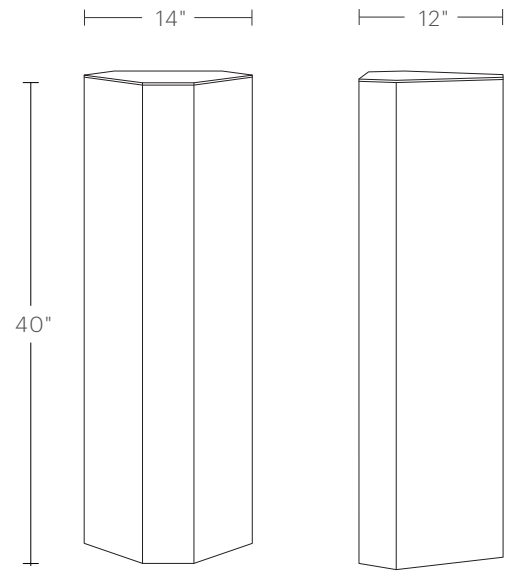

DIMENSIONS

14"W, 12"D, 40"H

The Galerie Plinth, Medium 32"

MAIDEN HOME

To ensure this piece fits through all doorways, hallways, and elevators in your home or building, please review our [Guide to Measuring for Delivery](#).

DIMENSIONS

14"W, 12"D, 32"H

The Galerie Plinth, Small 19"

MAIDEN HOME

To ensure this piece fits through all doorways, hallways, and elevators in your home or building, please review our [Guide to Measuring for Delivery](#).

DIMENSIONS

18.5"W, 16"D, 19"H

LARGE 40"

MEDIUM 32"

SMALL 19"