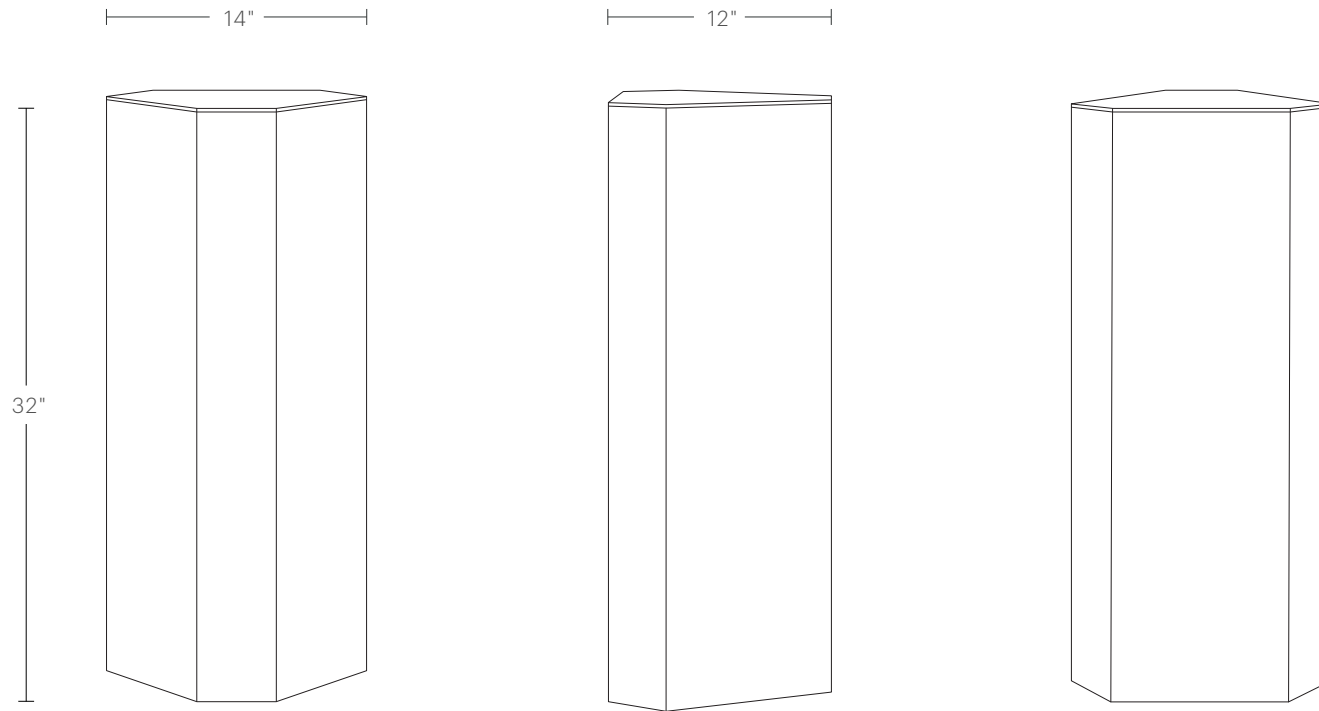

hello@maidenhome.com

(888) 513-5754

The Galerie Plinth, Large 40"

MAIDEN HOME

To ensure this piece fits through all doorways, hallways, and elevators in your home or building, please review our [Guide to Measuring for Delivery](#).

DIMENSIONS

14"W, 12"D, 40"H

The Galerie Plinth, Medium 32"

MAIDEN HOME

To ensure this piece fits through all doorways, hallways, and elevators in your home or building, please review our [Guide to Measuring for Delivery](#).

DIMENSIONS

14"W, 12"D, 32"H

The Galerie Plinth, Small 19"

MAIDEN HOME

To ensure this piece fits through all doorways, hallways, and elevators in your home or building, please review our [Guide to Measuring for Delivery](#).

DIMENSIONS

18.5"W, 16"D, 19"H

LARGE 40"

MEDIUM 32"

SMALL 19"