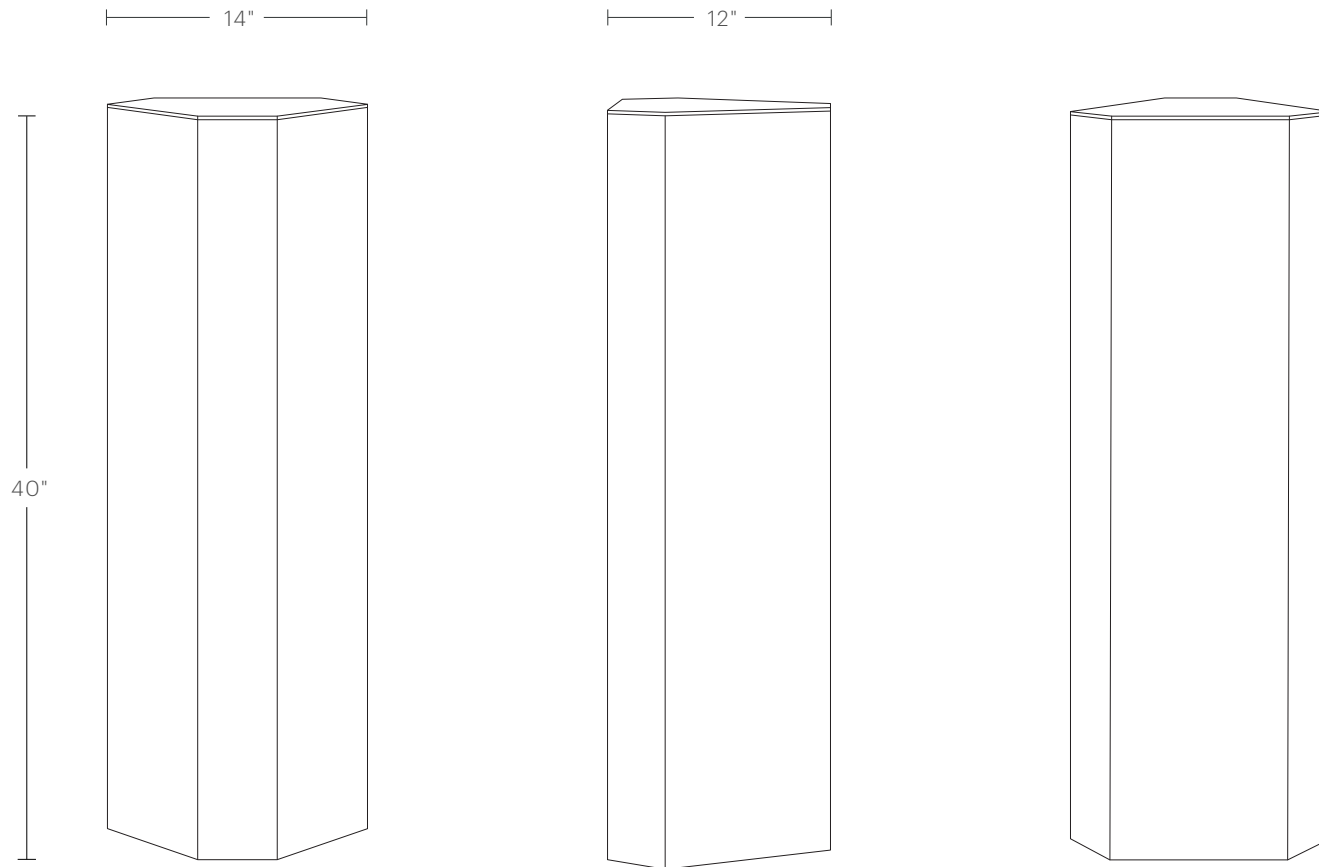

The Galerie Plinths

MAIDEN HOME

Inspired by the sculptural works of Constantin Brancusi, the Galerie plinths rise majestically from the floor to lend vertical interest to your space. Available in solid white oak or walnut, each is at once a work of art and a surface upon which to display cherished objects.

DIMENSIONS

14"W, 12"D, 40"H

The Galerie Plinth, Medium 32"

MAIDEN HOME

To ensure this piece fits through all doorways, hallways, and elevators in your home or building, please review our [Guide to Measuring for Delivery](#).

DIMENSIONS

14"W, 12"D, 32"H

The Galerie Plinth, Small 19"

MAIDEN HOME

To ensure this piece fits through all doorways, hallways, and elevators in your home or building, please review our [Guide to Measuring for Delivery](#).

DIMENSIONS

18.5"W, 16"D, 19"H

LARGE 40"

MEDIUM 32"

SMALL 19"