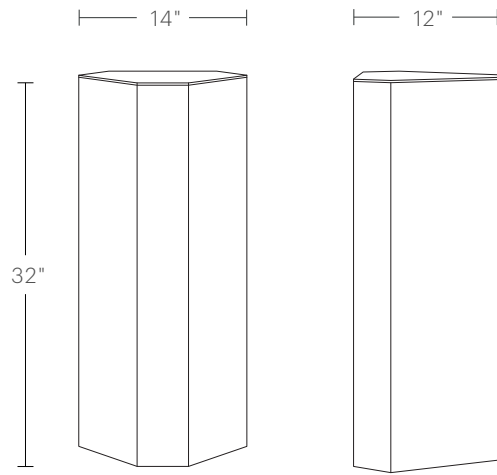

DIMENSIONS

14"W, 12"D, 40"H

The Galerie Plinth, Medium 32"

MAIDEN HOME

To ensure this piece fits through all doorways, hallways, and elevators in your home or building, please review our [Guide to Measuring for Delivery](#).

DIMENSIONS

14"W, 12"D, 32"H

The Galerie Plinth, Small 19"

MAIDEN HOME

To ensure this piece fits through all doorways, hallways, and elevators in your home or building, please review our [Guide to Measuring for Delivery](#).

DIMENSIONS

18.5"W, 16"D, 19"H

LARGE 40"

MEDIUM 32"

SMALL 19"