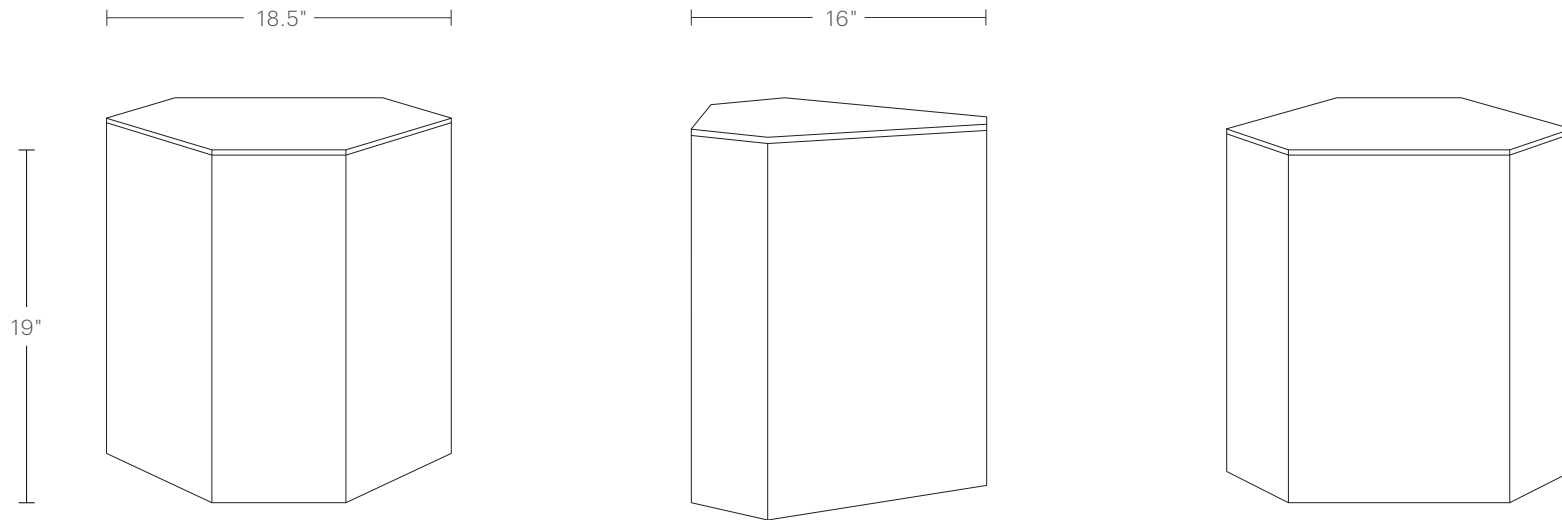

DIMENSIONS

14"W, 12"D, 40"H

The Galerie Plinth, Medium 32"

MAIDEN HOME

To ensure this piece fits through all doorways, hallways, and elevators in your home or building, please review our [Guide to Measuring for Delivery](#).

DIMENSIONS

14"W, 12"D, 32"H

The Galerie Plinth, Small 19"

MAIDEN HOME

To ensure this piece fits through all doorways, hallways, and elevators in your home or building, please review our [Guide to Measuring for Delivery](#).

DIMENSIONS

18.5"W, 16"D, 19"H

LARGE 40"

MEDIUM 32"

SMALL 19"