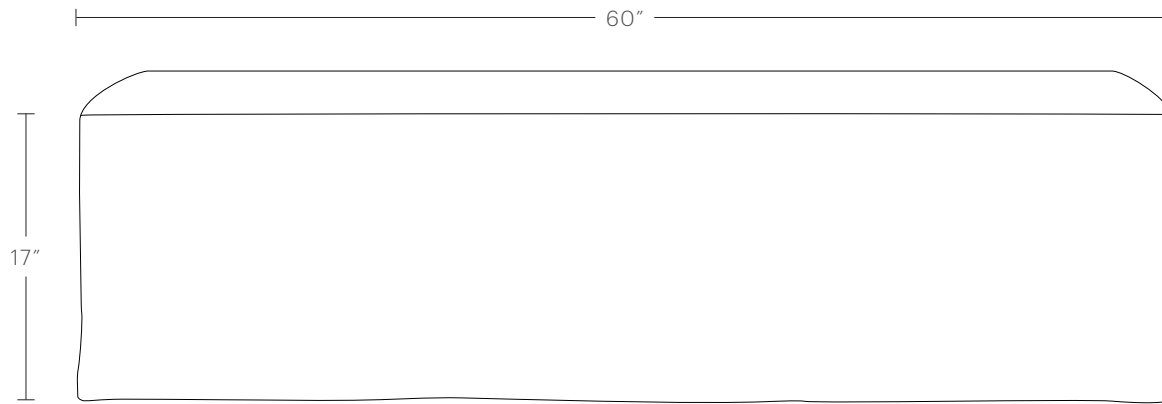

The Franklin Bench

MAIDEN HOME

Tailored in rich texture with a versatile design, The Franklin is beautifully timeless and effortlessly comfortable. Slipcovered in linen for a casual yet elegant addition to any room.

hello@maidenhome.com

(888) 513-5754

The Franklin Bench

MAIDEN HOME

PRODUCT DIMENSIONS

60"W, 17"D, 17"H

DELIVERY DIMENSIONS

17"H

The Franklin Bench

MAIDEN HOME

PRODUCT DIMENSIONS

60"W, 17"D, 17"H

DELIVERY DIMENSIONS

17"H