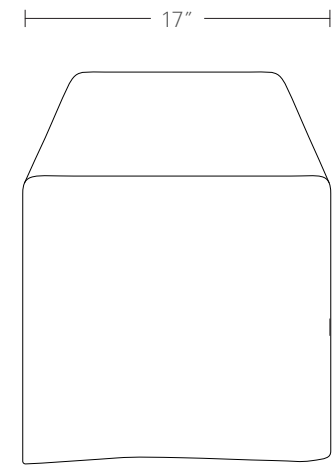

hello@maidenhome.com

(888) 513-5754

The Franklin Bench

MAIDEN HOME

PRODUCT DIMENSIONS

60"W, 17"D, 17"H

DELIVERY DIMENSIONS

17"H

The Franklin Bench

MAIDEN HOME

PRODUCT DIMENSIONS

60"W, 17"D, 17"H

DELIVERY DIMENSIONS

17"H