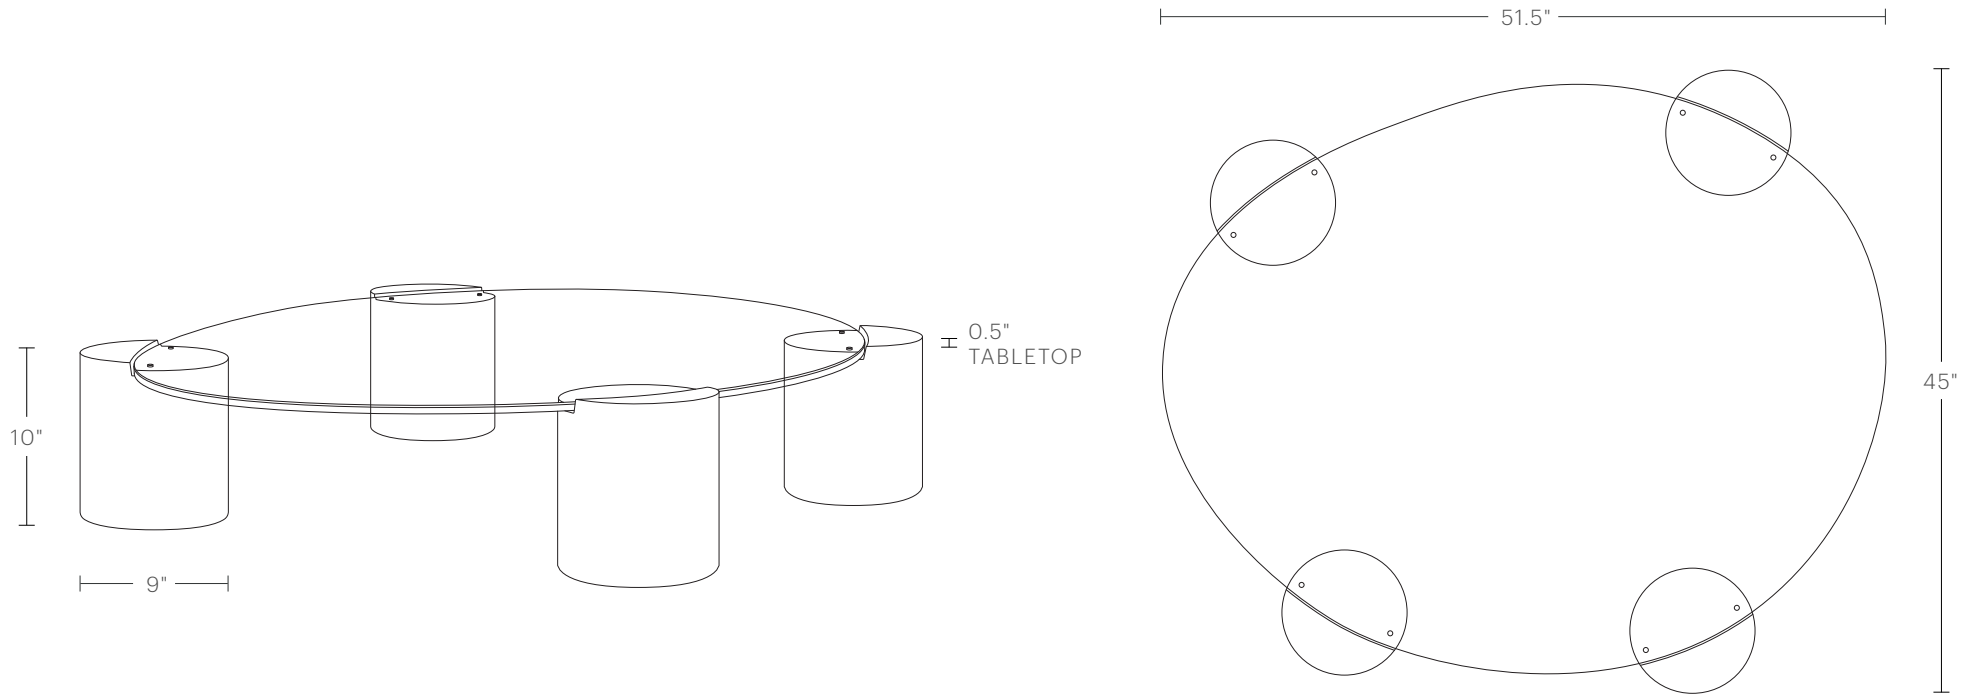

The Ella Coffee Table

MAIDEN HOME

The Ella coffee table is a testament to the magic that transpires when two exquisite materials come together in perfect harmony. Its organically shaped glass tabletop rests upon cylindrical legs with a hand-applied bronze finish that glimmers softly at every angle.

hello@maidenhome.com

(888) 513-5754

The Ella Coffee Table

MAIDEN HOME

To ensure this piece fits through all doorways, hallways, and elevators in your home or building, please review our [Guide to Measuring for Delivery](#).

DIMENSIONS

51.5"W, 45"D, 10"H

Tabletop Thickness: 0.5"H

Leg Dimensions: 9" Diameter