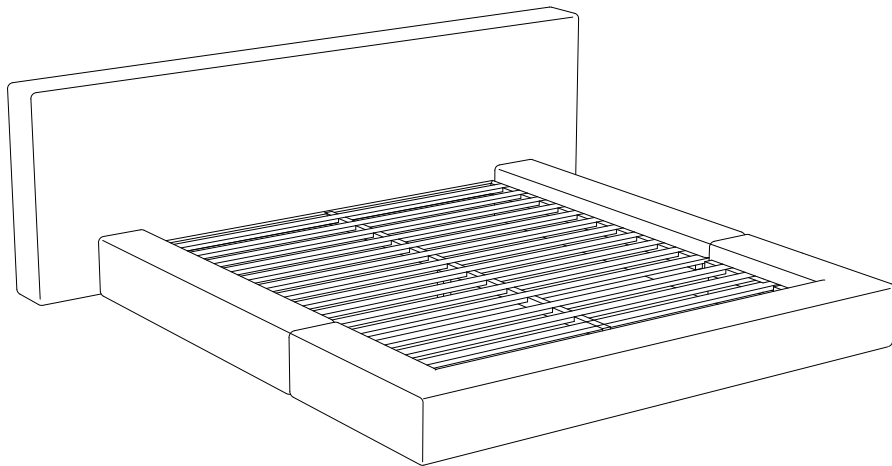

The Eldridge Bed

MAIDEN HOME

QUEEN

14 slats

1 center support leg