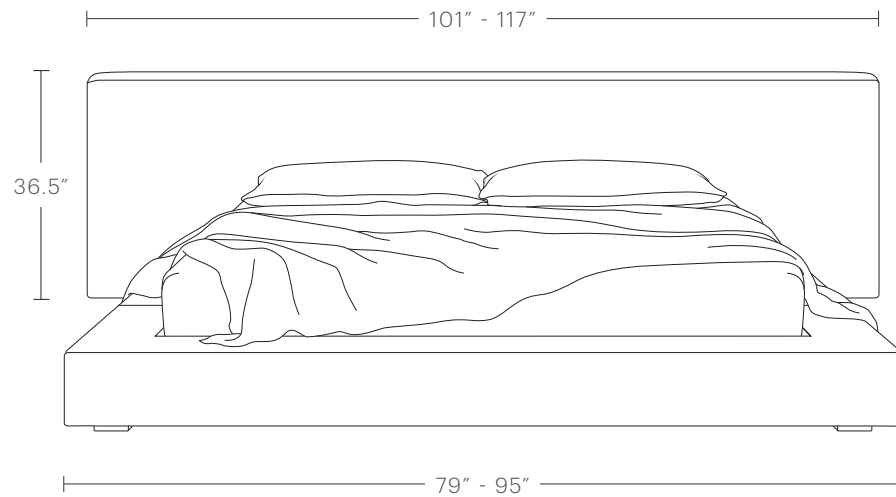

# The Eldridge Bed

**MAIDEN HOME**

Lushly cushioned and upholstered all around, The Eldridge offers an enveloping experience. Its low linear silhouette with extended headboard is softened by rounded corners traced with subtle flange seaming.

## PRODUCT DIMENSIONS

Queen: 101"W, 103"D, 36.5"H

King: 117"W, 99"D, 36.5"H

Cal King: 113"W, 103"D, 36.5"H

## FOOTBOARD WIDTH

Queen: 79"W

King: 95"W

Cal King: 91"W