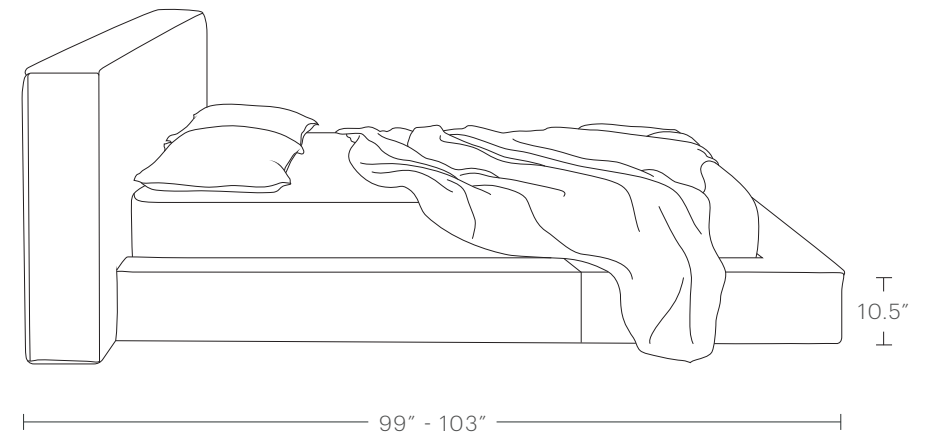

# The Eldridge Bed

**MAIDEN HOME**

Lushly cushioned and upholstered all around, The Eldridge offers an enveloping experience. Its low linear silhouette with extended headboard is softened by rounded corners traced with subtle flange seaming.

## PRODUCT DIMENSIONS

Queen: 101"W, 103"D, 36.5"H

King: 117"W, 99"D, 36.5"H

Cal King: 113"W, 103"D, 36.5"H

## FOOTBOARD WIDTH

Queen: 79"W

King: 95"W

Cal King: 91"W