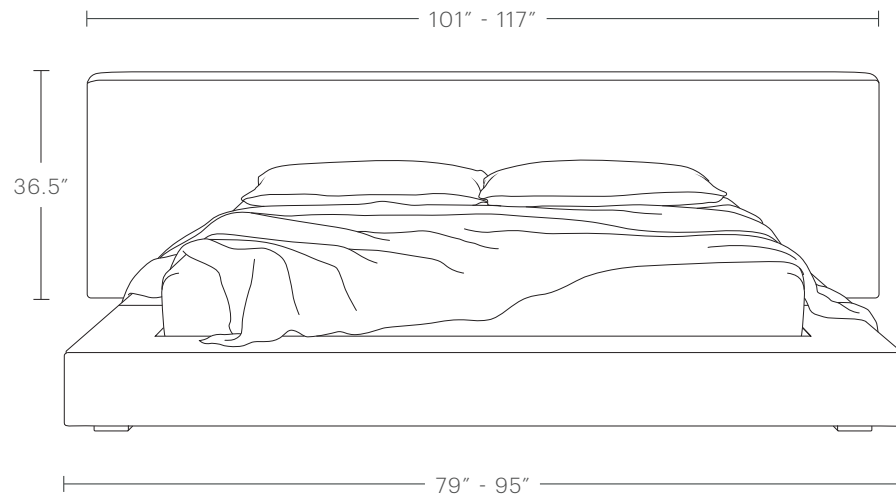

The Eldridge Bed

MAIDEN HOME

Lushly cushioned and upholstered all around, The Eldridge offers an enveloping experience. Its low linear silhouette with extended headboard is softened by rounded corners traced with subtle flange seaming.

hello@maidenhome.com

(888) 513-5754

The Eldridge Bed

MAIDEN HOME

PRODUCT DIMENSIONS

Queen: 101"W, 103"D, 36.5"H
King: 117"W, 99"D, 36.5"H
Cal King: 113"W, 103"D, 36.5"H

FOOTBOARD WIDTH

Queen: 79"W
King: 95"W
Cal King: 91"W

INTERIOR MATTRESS SPACE (INSET DOWN INTO FRAME 3")

Queen: 61"W, 81"D
King: 76"W, 80"D
Cal King: 73"W, 85"D

The Eldridge Bed

MAIDEN HOME

QUEEN

14 slats

1 center support leg

KING