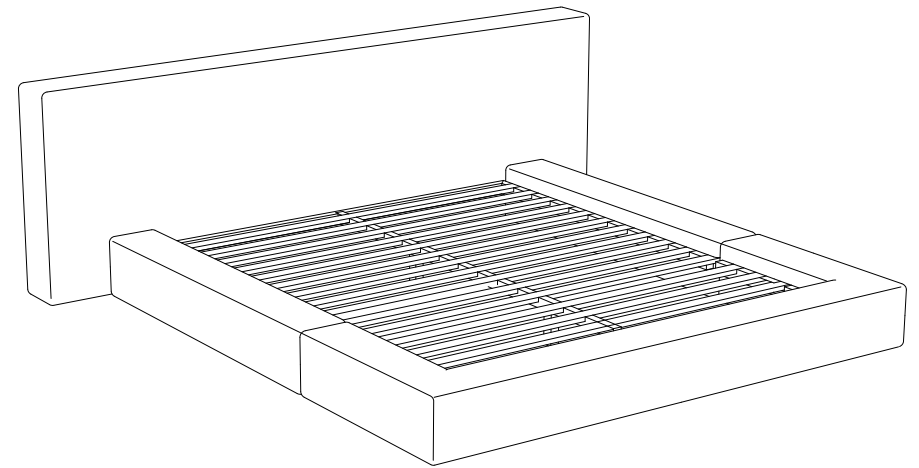

The Eldridge Bed

MAIDEN HOME

Lushly cushioned and upholstered all around, The Eldridge offers an enveloping experience. Its low linear silhouette with extended headboard is softened by rounded corners traced with subtle flange seaming.

hello@maidenhome.com

(888) 513-5754

The Eldridge Bed

MAIDEN HOME

PRODUCT DIMENSIONS

Queen: 101"W, 103"D, 36.5"H
King: 117"W, 99"D, 36.5"H
Cal King: 113"W, 103"D, 36.5"H

FOOTBOARD WIDTH

Queen: 79"W
King: 95"W
Cal King: 91"W

INTERIOR MATTRESS SPACE (INSET DOWN INTO FRAME 3")

Queen: 61"W, 81"D
King: 76"W, 80"D
Cal King: 73"W, 85"D

The Eldridge Bed

MAIDEN HOME

QUEEN

14 slats

1 center support leg

KING

14 slats

2 center support legs

CALIFORNIA KING

15 slats

2 center support legs