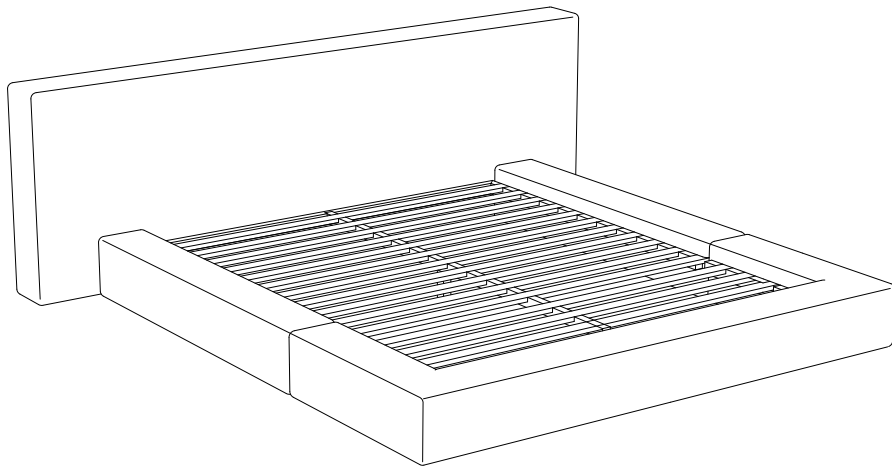

The Eldridge Bed

MAIDEN HOME

Lushly cushioned and upholstered all around, The Eldridge offers an enveloping experience. Its low linear silhouette with extended headboard is softened by rounded corners traced with subtle flange seaming.

hello@maidenhome.com

(888) 513-5754

The Eldridge Bed

MAIDEN HOME

PRODUCT DIMENSIONS

Queen: 101"W, 103"D, 36.5"H
King: 117"W, 99"D, 36.5"H
Cal King: 113"W, 103"D, 36.5"H

FOOTBOARD WIDTH

Queen: 79"W
King: 95"W
Cal King: 91"W

INTERIOR MATTRESS SPACE (INSET DOWN INTO FRAME 3")

Queen: 61"W, 81"D
King: 76"W, 80"D
Cal King: 73"W, 85"D

The Eldridge Bed

MAIDEN HOME

QUEEN

14 slats

1 center support leg

KING