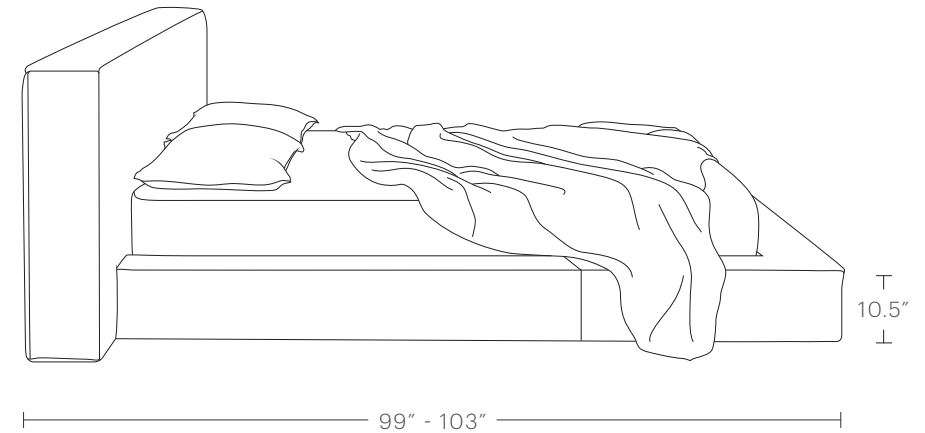

The Eldridge Bed

MAIDEN HOME

Lushly cushioned and upholstered all around, The Eldridge offers an enveloping experience. Its low linear silhouette with extended headboard is softened by rounded corners traced with subtle flange seaming.

hello@maidenhome.com

(888) 513-5754

The Eldridge Bed

MAIDEN HOME

PRODUCT DIMENSIONS

Queen: 101"W, 103"D, 36.5"H
King: 117"W, 99"D, 36.5"H
Cal King: 113"W, 103"D, 36.5"H

FOOTBOARD WIDTH

Queen: 79"W
King: 95"W
Cal King: 91"W

INTERIOR MATTRESS SPACE (INSET DOWN INTO FRAME 3")

Queen: 61"W, 81"D
King: 76"W, 80"D
Cal King: 73"W, 85"D

The Eldridge Bed

MAIDEN HOME

QUEEN

14 slats

1 center support leg

KING