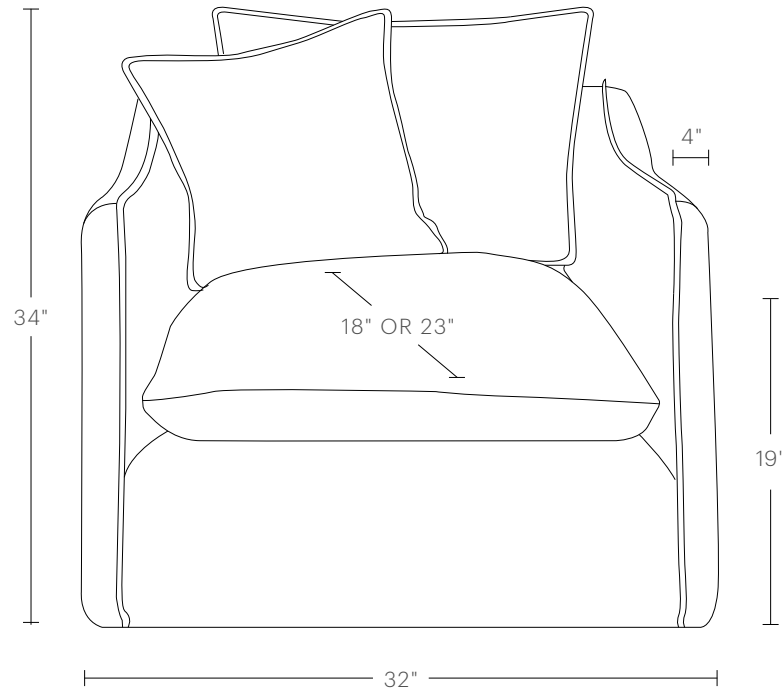

# The Dune Swivel Chair

**MAIDEN HOME**

The Dune chair's classic slipcover design and hand-finished flange seams bring a sense of relaxed elegance into your home, while its swivel base allows you to reposition your seat with ease. Available in two depths to suit your space and needs.

## OVERALL DIMENSIONS

32"W, 32"H or 37"D, 34"H

## SEAT DIMENSIONS

24"W, 18" or 23"D, 19"H

## ARM DIMENSIONS

4"W, 27"H