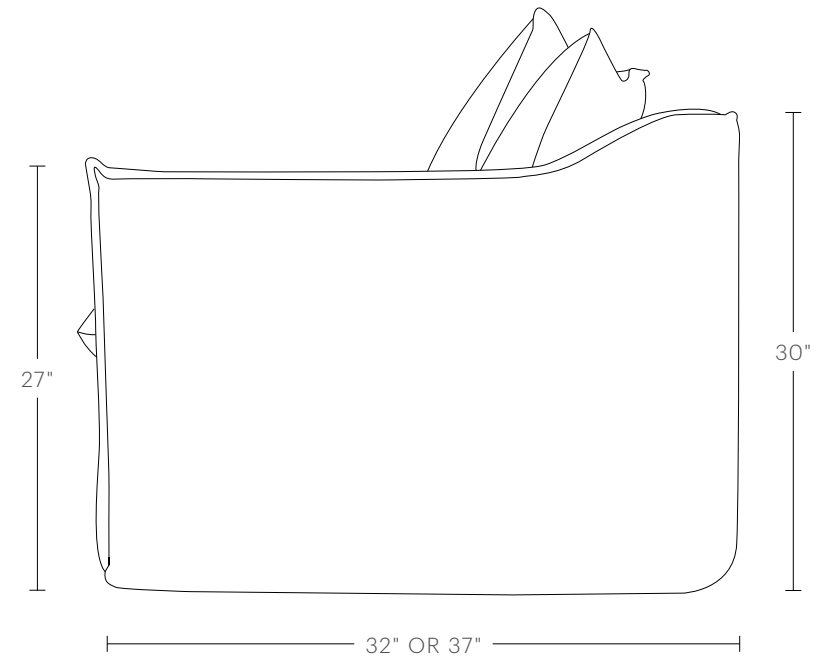

# The Dune Swivel Chair

**MAIDEN HOME**

The Dune chair's classic slipcover design and hand-finished flange seams bring a sense of relaxed elegance into your home, while its swivel base allows you to reposition your seat with ease. Available in two depths to suit your space and needs.

## OVERALL DIMENSIONS

32"W, 32"H or 37"D, 34"H

## SEAT DIMENSIONS

24"W, 18" or 23"D, 19"H

## ARM DIMENSIONS

4"W, 27"H