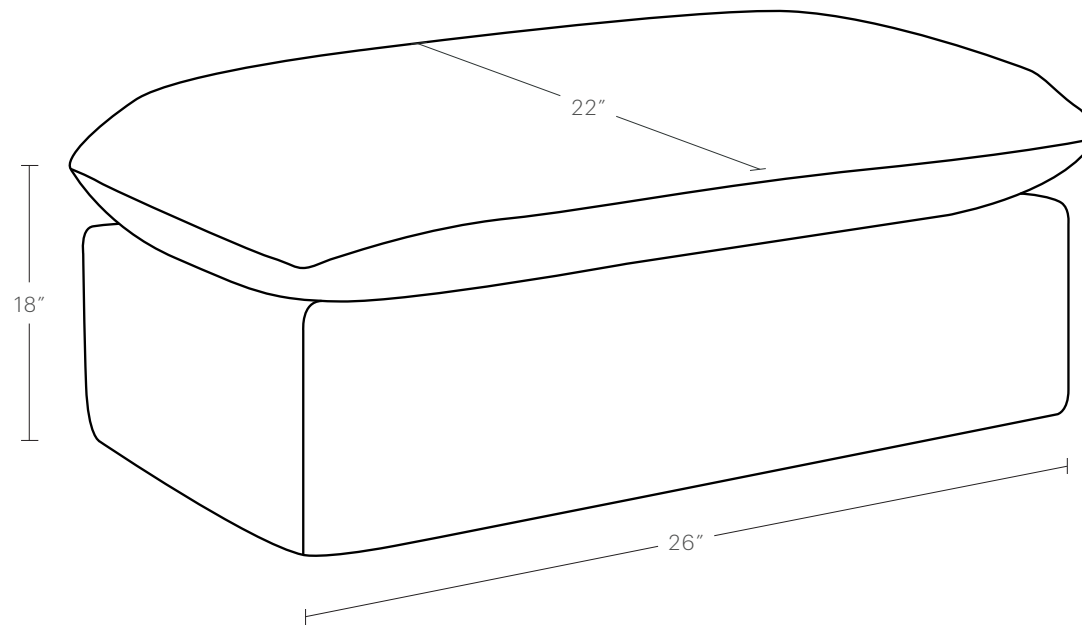

The Dune Ottoman

MAIDEN HOME

Note: The below dimensions represent standard ottoman

STANDARD

26"W, 22"D, 18"H

SQUARE

32"W, 32"D, 18"H

LUXURY

48"W, 25"D, 18"H

COFFEE TABLE SIZED

40"W, 33"D, 18"H