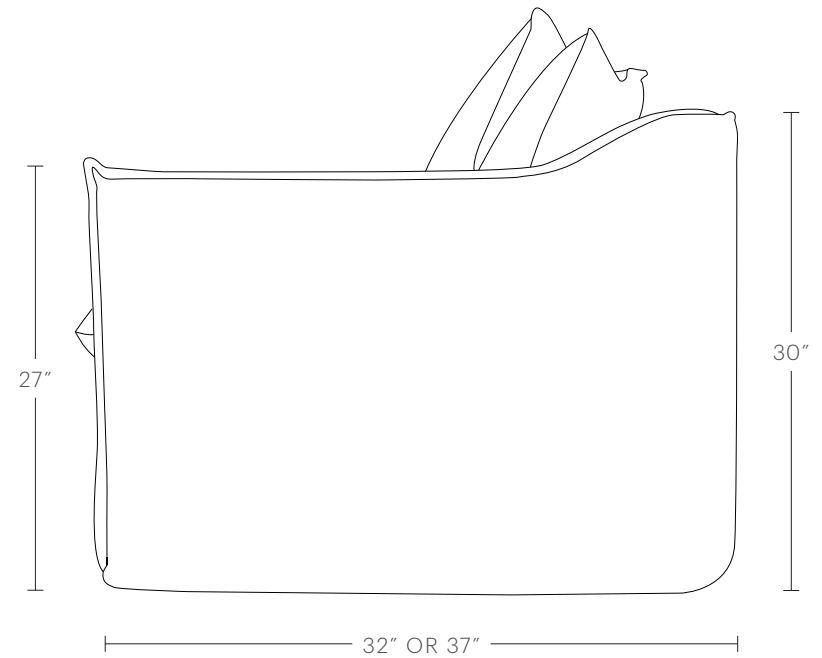

The Dune Chair

MAIDEN HOME

The Dune chair's classic slipcover design and hand-finished flange seams bring a sense of relaxed elegance into your home. Available in two depths and with an optional swivel base, it can be tailored to suit your space and needs.

hello@maidenhome.com

(888) 513-5754

The Dune Chair

MAIDEN HOME

PRODUCT DIMENSIONS

32"W, 32" or 37"D, 34"H

SEATING DIMENSIONS

24"W, 18" or 23", 19"H

ARM DIMENSIONS

4"W, 27"H

DELIVERY DIMENSIONS

30"W