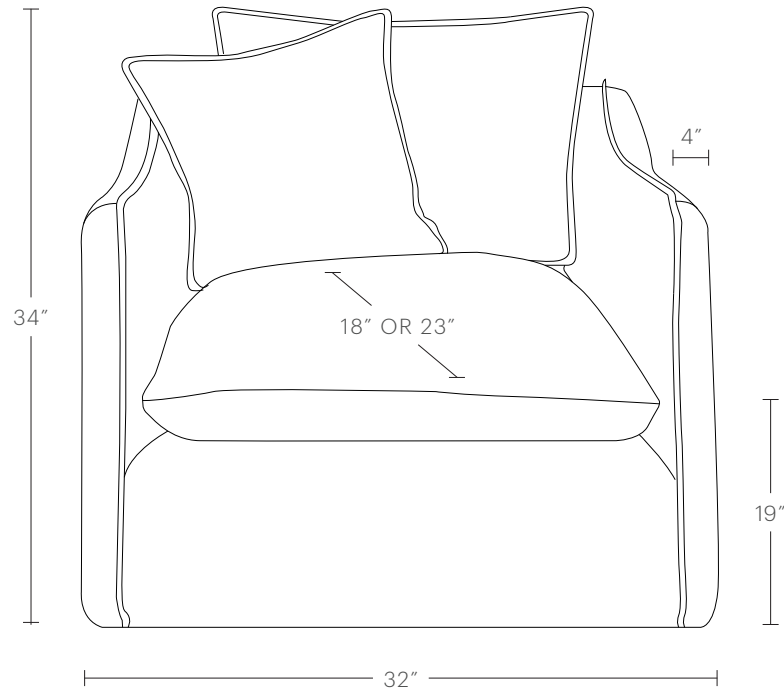

The Dune Chair

MAIDEN HOME

The Dune chair's classic slipcover design and hand-finished flange seams bring a sense of relaxed elegance into your home. Available in two depths and with an optional swivel base, it can be tailored to suit your space and needs.

hello@maidenhome.com

(888) 513-5754

The Dune Chair

MAIDEN HOME

PRODUCT DIMENSIONS

32"W, 32" or 37"D, 34"H

SEATING DIMENSIONS

24"W, 18" or 23", 19"H

ARM DIMENSIONS

4"W, 27"H

DELIVERY DIMENSIONS

30"W