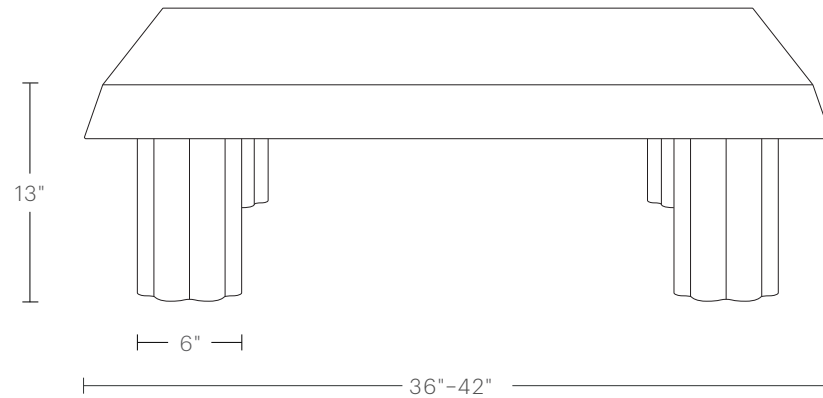

The Dean Coffee Table

MAIDEN HOME

The Dean coffee table is a beautiful display of a master artisan's skilled hand. Bringing together sharp lines and smooth curves, this piece features a knife-edged tabletop and sculptural legs—all finished using a multi-step process that lends it a rich color.

36" SQUARE

36"W, 36"D, 13"H

Tabletop Thickness: 3"H

Leg Dimensions: 6" Diameter

Surface Area: 34"W, 34"D

42" SQUARE

42"W, 42"D, 13"H

Tabletop Thickness: 3"H

Leg Dimensions: 6" Diameter

Surface Area: 40"W, 40"D

The Dean Rectangular Coffee Table

MAIDEN HOME

To ensure this piece fits through all doorways, hallways, and elevators in your home or building, please review our [Guide to Measuring for Delivery](#).

54" WIDTH

54"W, 30"D, 13"H

Tabletop Thickness: 3"H

Leg Dimensions: 6" Diameter

Surface Area: 52"L, 28"D