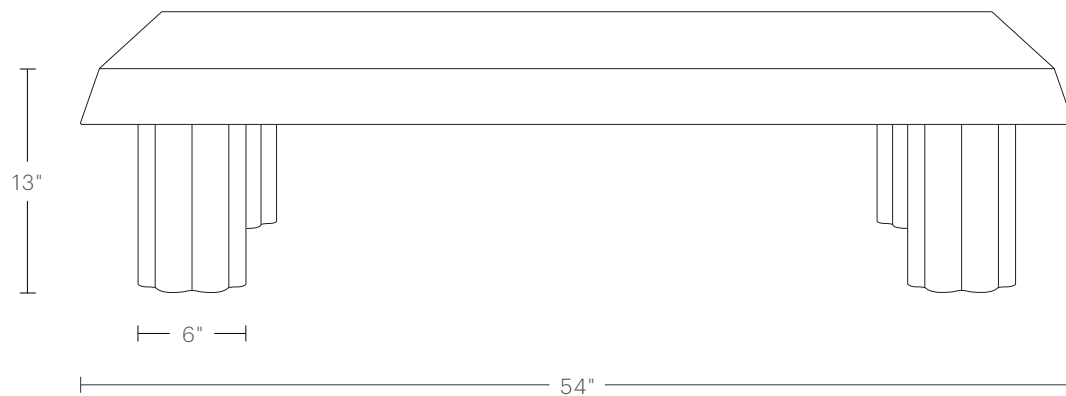

36" SQUARE

36"W, 36"D, 13"H

Tabletop Thickness: 3"H

Leg Dimensions: 6" Diameter

Surface Area: 34"W, 34"D

42" SQUARE

42"W, 42"D, 13"H

Tabletop Thickness: 3"H

Leg Dimensions: 6" Diameter

Surface Area: 40"W, 40"D

The Dean Rectangular Coffee Table

MAIDEN HOME

To ensure this piece fits through all doorways, hallways, and elevators in your home or building, please review our [Guide to Measuring for Delivery](#).

54" WIDTH

54"W, 30"D, 13"H

Tabletop Thickness: 3"H

Leg Dimensions: 6" Diameter

Surface Area: 52"L, 28"D