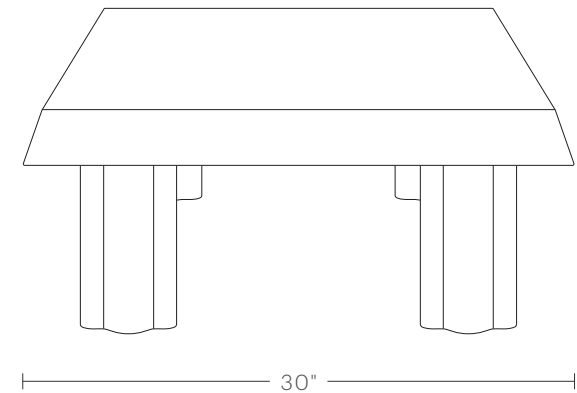

36" SQUARE

36"W, 36"D, 13"H

Tabletop Thickness: 3"H

Leg Dimensions: 6" Diameter

Surface Area: 34"W, 34"D

42" SQUARE

42"W, 42"D, 13"H

Tabletop Thickness: 3"H

Leg Dimensions: 6" Diameter

Surface Area: 40"W, 40"D

The Dean Rectangular Coffee Table

MAIDEN HOME

To ensure this piece fits through all doorways, hallways, and elevators in your home or building, please review our [Guide to Measuring for Delivery](#).

54" WIDTH

54"W, 30"D, 13"H

Tabletop Thickness: 3"H

Leg Dimensions: 6" Diameter

Surface Area: 52"L, 28"D