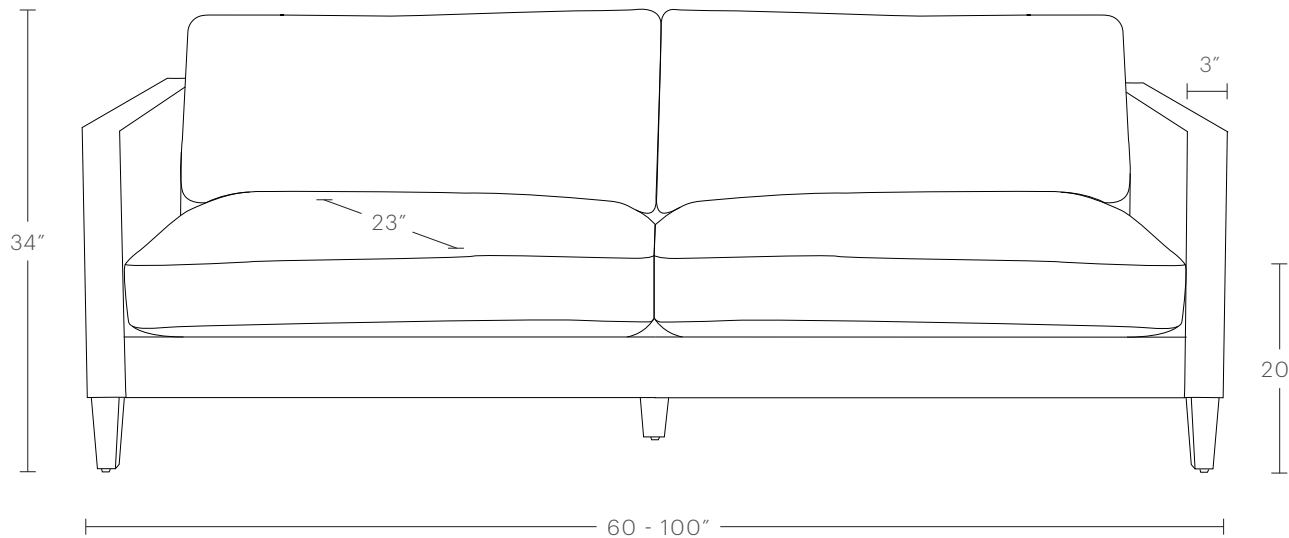

The Crosby Sofa

MAIDEN HOME

A classic shape with a clean, tailored look. The Crosby's seat and arms are cozy yet upright enough to provide incredible support. The lean profile makes this sofa ideal for spaces large and small.

hello@maidenhome.com

(888) 513-5754

The Crosby Sofa

MAIDEN HOME

Width alterations increase or decrease seating width only. Arm width is always as shown below.

PRODUCT DIMENSIONS

60-100"W, 37"D, 34"H

SEATING DIMENSIONS

54-94"W, 23"D, 20"H

ARM DIMENSIONS

3"W, 28"H

MEASUREMENTS FOR DELIVERY

28"H (with legs), 21"H (legs removed)