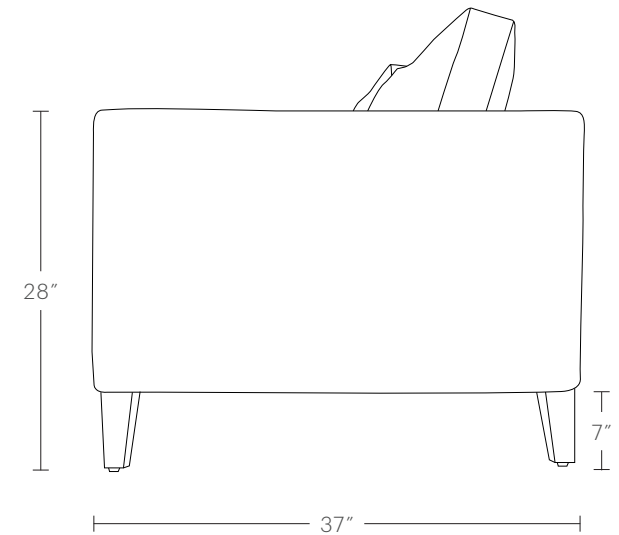

The Crosby Sofa

MAIDEN HOME

A classic shape with a clean, tailored look. The Crosby's seat and arms are cozy yet upright enough to provide incredible support. The lean profile makes this sofa ideal for spaces large and small.

hello@maidenhome.com

(888) 513-5754

The Crosby Sofa

MAIDEN HOME

Width alterations increase or decrease seating width only. Arm width is always as shown below.

PRODUCT DIMENSIONS

60-100"W, 37"D, 34"H

SEATING DIMENSIONS

54-94"W, 23"D, 20"H

ARM DIMENSIONS

3"W, 28"H

MEASUREMENTS FOR DELIVERY

28"H (with legs), 21"H (legs removed)