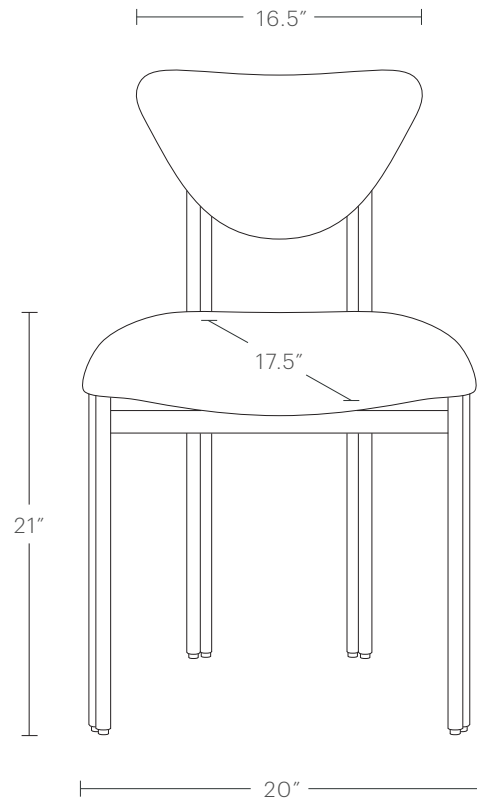

The Cooper Dining Chair

MAIDEN HOME

Informed by organic modernism of the mid-20th century, The Cooper is a study in contrasts. The double-dowel frame and plushly contoured seat and back give a thoughtful interplay of strong lines, shapely curves, and positive and negative space.

hello@maidenhome.com

(888) 513-5754

The Cooper Dining Chair

MAIDEN HOME

PRODUCT DIMENSIONS

20"W, 22"D, 33.5"H

SEAT HEIGHT

21"H

SEAT DEPTH

17.5"D

DELIVERY DIMENSIONS

20"W (with legs)