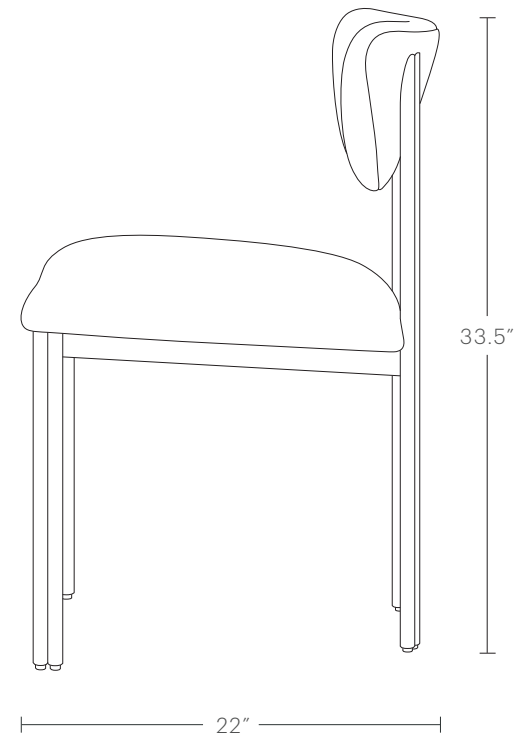

The Cooper Dining Chair

MAIDEN HOME

Informed by organic modernism of the mid-20th century, The Cooper is a study in contrasts. The double-dowel frame and plushly contoured seat and back give a thoughtful interplay of strong lines, shapely curves, and positive and negative space.

hello@maidenhome.com

(888) 513-5754

The Cooper Dining Chair

MAIDEN HOME

PRODUCT DIMENSIONS

20"W, 22"D, 33.5"H

SEAT HEIGHT

21"H

SEAT DEPTH

17.5"D

DELIVERY DIMENSIONS

20"W (with legs)