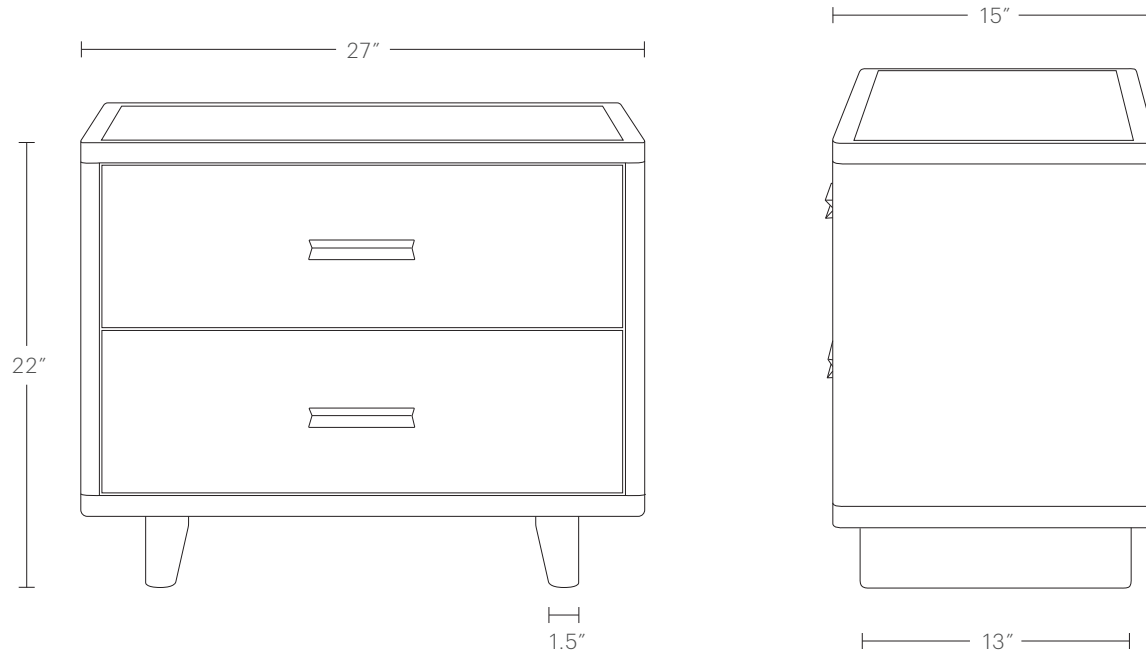

# The Clinton Two-Drawer Nightstand

**MAIDEN HOME**

Handcrafted of solid ash with an optional leather-clad inlay, The Clinton celebrates luxe materiality in functional form. Artistry is on display—from the rounded corners and custom drawer pulls to the fully finished interiors and hand-shaped legs.

## PRODUCT DIMENSIONS

27"W, 15"D, 22"H

## INTERIOR DRAWER DIMENSIONS

23"W, 11"D, 5"H