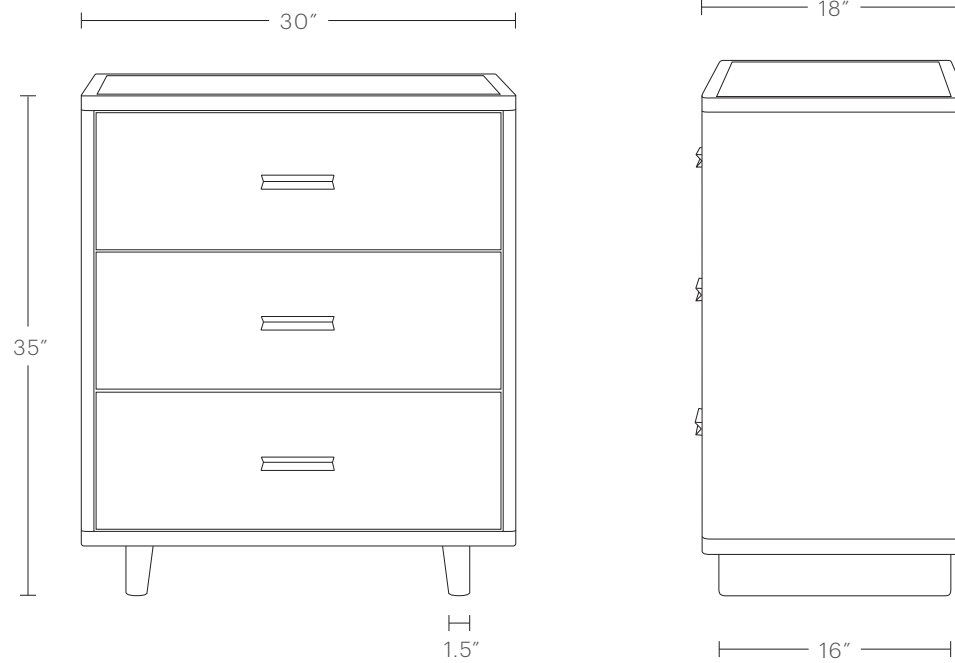

# The Clinton Three-Drawer Dresser

**MAIDEN HOME**

Handcrafted of solid ash with an optional leather-clad inlay, The Clinton celebrates luxe materiality in functional form. Artistry is on display—from the rounded corners and custom drawer pulls to the fully finished interiors and hand-shaped legs.

# The Clinton Three-Drawer Dresser

**MAIDEN HOME**

## PRODUCT DIMENSIONS

30"W, 18"D, 35"H

## INTERIOR DRAWER DIMENSIONS

26"W, 14"D, 6"H