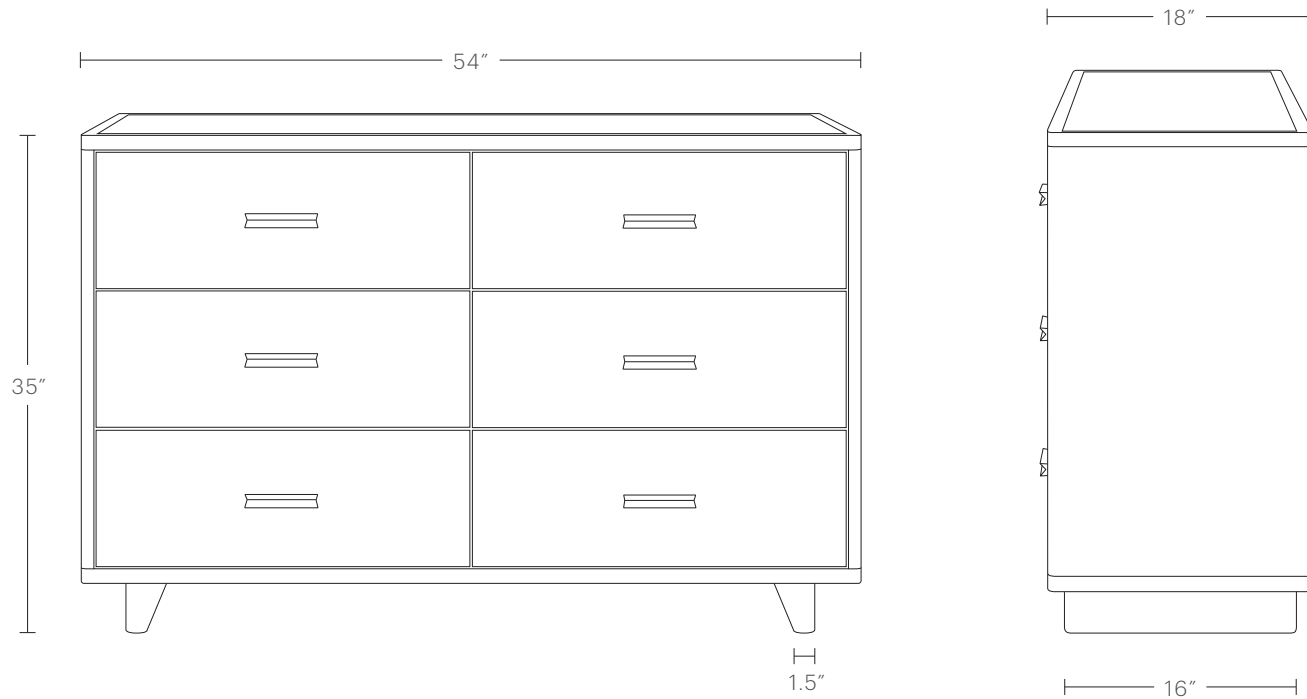

The Clinton Six-Drawer Dresser

MAIDEN HOME

Handcrafted of solid ash with an optional leather-clad inlay, The Clinton celebrates luxe materiality in functional form. Artistry is on display—from the rounded corners and custom drawer pulls to the fully finished interiors and hand-shaped legs.

hello@maidenhome.com

(888) 513-5754

The Clinton Six-Drawer Dresser

MAIDEN HOME

PRODUCT DIMENSIONS

54"W, 18"D, 35"H

INTERIOR DRAWER DIMENSIONS

24"W, 14"D, 7"H