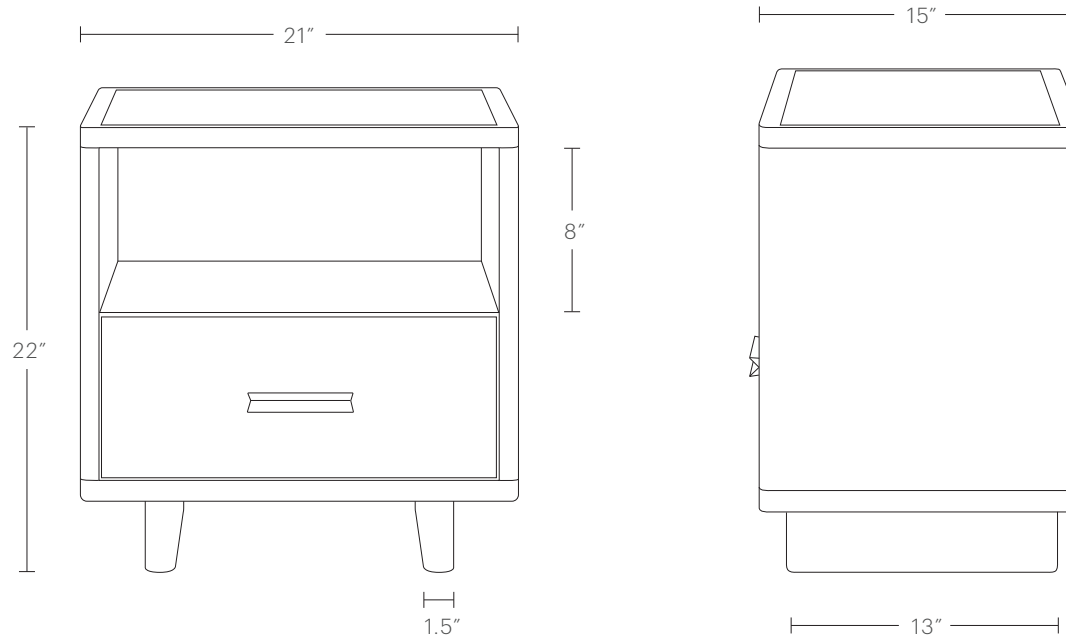

The Clinton Petite One-Drawer Nightstand

MAIDEN HOME

Handcrafted of solid ash with an optional leather-clad inlay, The Clinton celebrates luxe materiality in functional form. Artistry is on display—from the rounded corners and custom drawer pulls to the fully finished interiors and hand-shaped legs.

hello@maidenhome.com

(888) 513-5754

The Clinton Petite One-Drawer Nightstand

MAIDEN HOME

PRODUCT DIMENSIONS

21"W, 15"D, 22"H

INTERIOR DRAWER DIMENSIONS

17"W, 11"D, 5"H