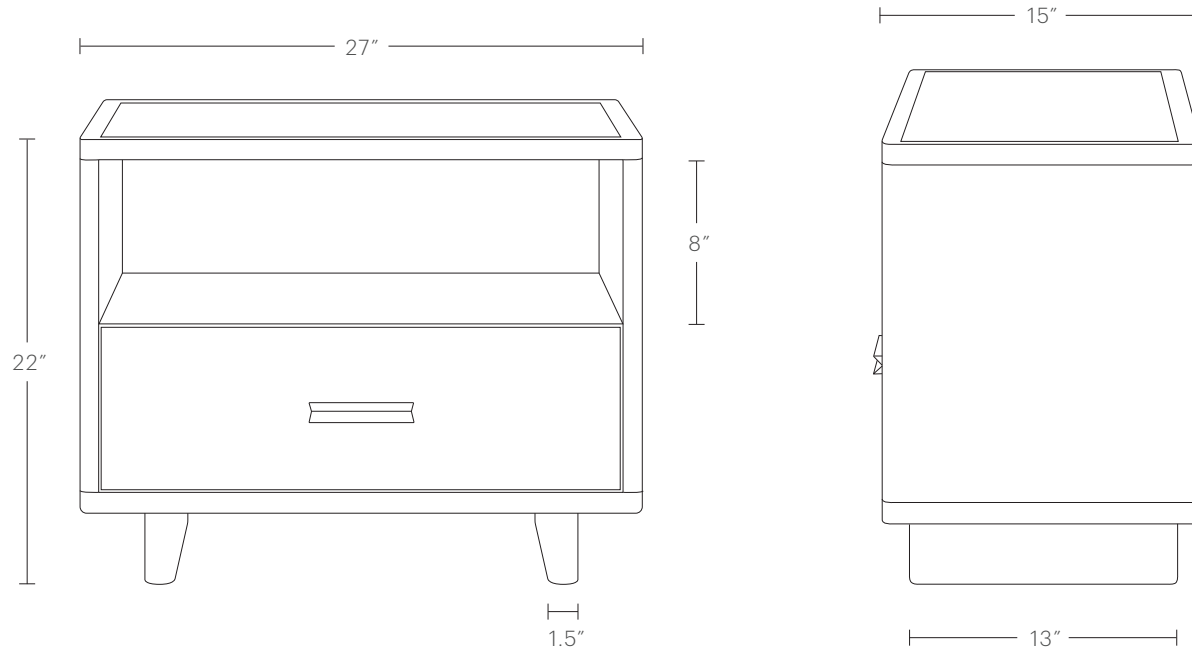

# The Clinton One-Drawer Nightstand

**MAIDEN HOME**

Handcrafted of solid ash with an optional leather-clad inlay, The Clinton celebrates luxe materiality in functional form. Artistry is on display—from the rounded corners and custom drawer pulls to the fully finished interiors and hand-shaped legs.

# The Clinton One-Drawer Nightstand

**MAIDEN HOME**

## PRODUCT DIMENSIONS

27"W, 15"D, 22"H

## INTERIOR DRAWER DIMENSIONS

23"W, 11"D, 5"H