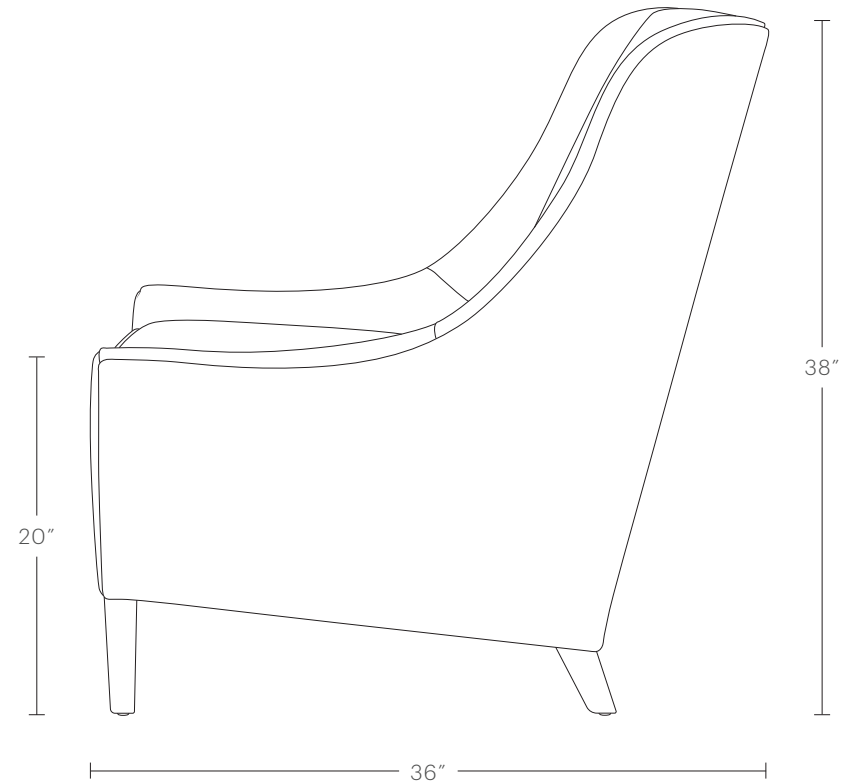

The Chrystie Chair

MAIDEN HOME

Nodding to tradition, The Chrystie is a compelling take on the classic wingback. A high back and narrow sides slope seamlessly into low arms, while the canted seat back and angled back legs enhance its elegant lines.

hello@maidenhome.com

(888) 513-5754

The Chrystie Chair

MAIDEN HOME

OVERALL DIMENSIONS

29"W, 36"D, 38"H

SEATING DIMENSIONS

22"W, 22"D, 20"H

ARM DIMENSIONS

3.5"W, 20"H

DELIVERY DIMENSIONS

29"W

The Chrystie Chair

MAIDEN HOME

CHAIR DIMENSIONS

29"W, 36"D, 38"H

OTTOMAN DIMENSIONS

24"W, 18"D, 17"H