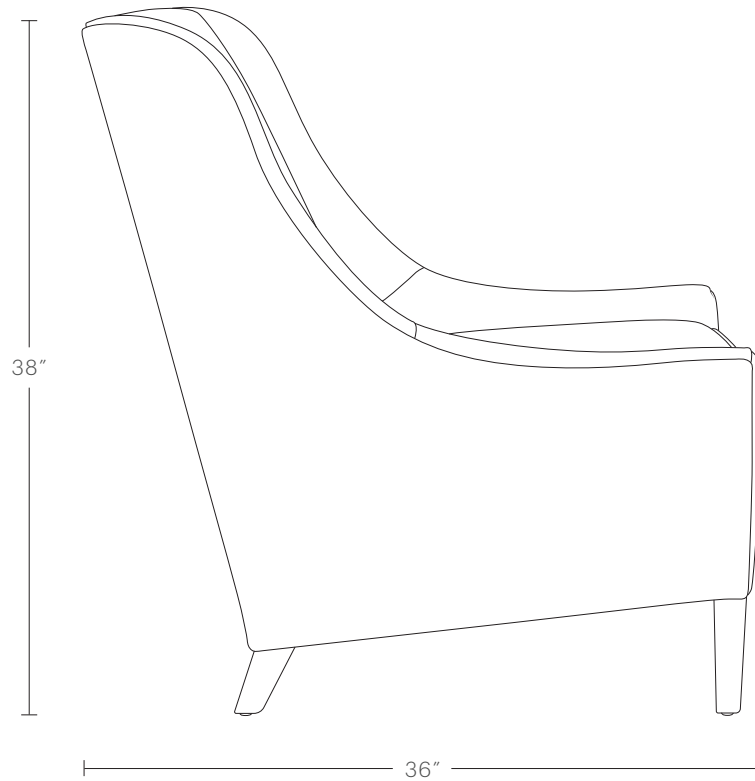

The Chrystie Chair

MAIDEN HOME

Nodding to tradition, The Chrystie is a compelling take on the classic wingback. A high back and narrow sides slope seamlessly into low arms, while the canted seat back and angled back legs enhance its elegant lines.

hello@maidenhome.com

(888) 513-5754

The Chrystie Chair

MAIDEN HOME

OVERALL DIMENSIONS

29"W, 36"D, 38"H

SEATING DIMENSIONS

22"W, 22"D, 20"H

ARM DIMENSIONS

3.5"W, 20"H

DELIVERY DIMENSIONS

29"W

The Chrystie Chair

MAIDEN HOME

CHAIR DIMENSIONS

29"W, 36"D, 38"H

OTTOMAN DIMENSIONS

24"W, 18"D, 17"H