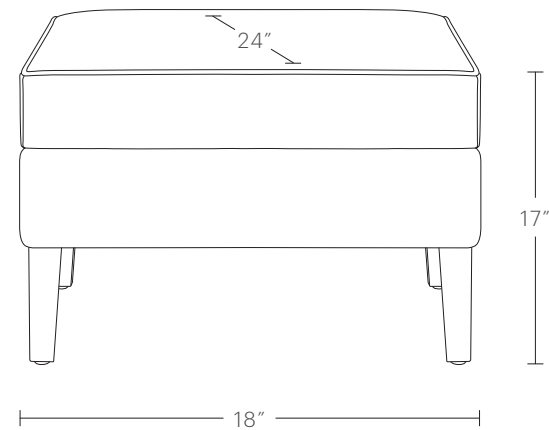

hello@maidenhome.com

(888) 513-5754

The Chrystie Chair

MAIDEN HOME

OVERALL DIMENSIONS

29"W, 36"D, 38"H

SEATING DIMENSIONS

22"W, 22"D, 20"H

ARM DIMENSIONS

3.5"W, 20"H

DELIVERY DIMENSIONS

29"W

The Chrystie Chair

MAIDEN HOME

CHAIR DIMENSIONS

29"W, 36"D, 38"H

OTTOMAN DIMENSIONS

24"W, 18"D, 17"H