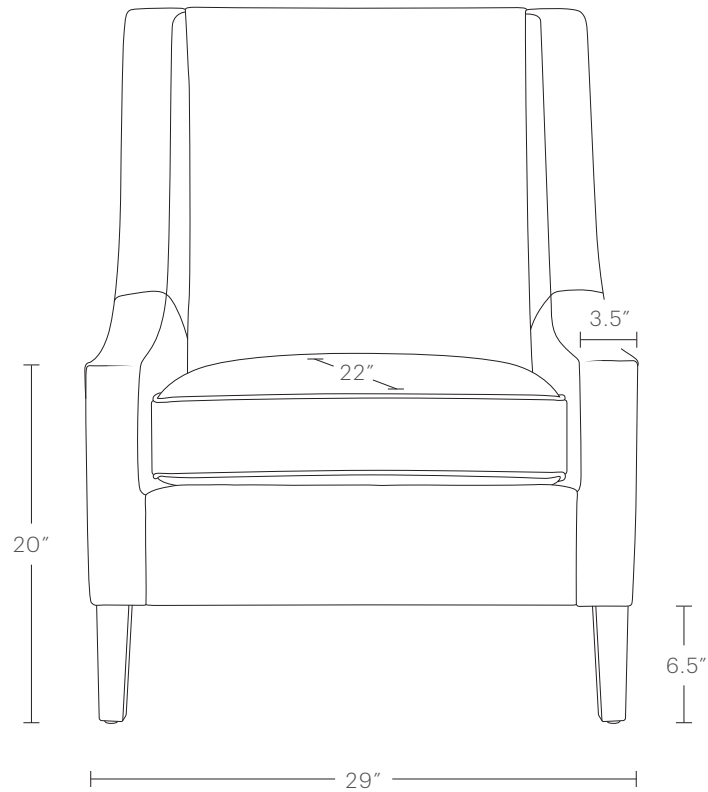

The Chrystie Chair

MAIDEN HOME

Nodding to tradition, The Chrystie is a compelling take on the classic wingback. A high back and narrow sides slope seamlessly into low arms, while the canted seat back and angled back legs enhance its elegant lines.

hello@maidenhome.com

(888) 513-5754

The Chrystie Chair

MAIDEN HOME

OVERALL DIMENSIONS

29"W, 36"D, 38"H

SEATING DIMENSIONS

22"W, 22"D, 20"H

ARM DIMENSIONS

3.5"W, 20"H

DELIVERY DIMENSIONS

29"W

The Chrystie Chair

MAIDEN HOME

CHAIR DIMENSIONS

29"W, 36"D, 38"H

OTTOMAN DIMENSIONS

24"W, 18"D, 17"H