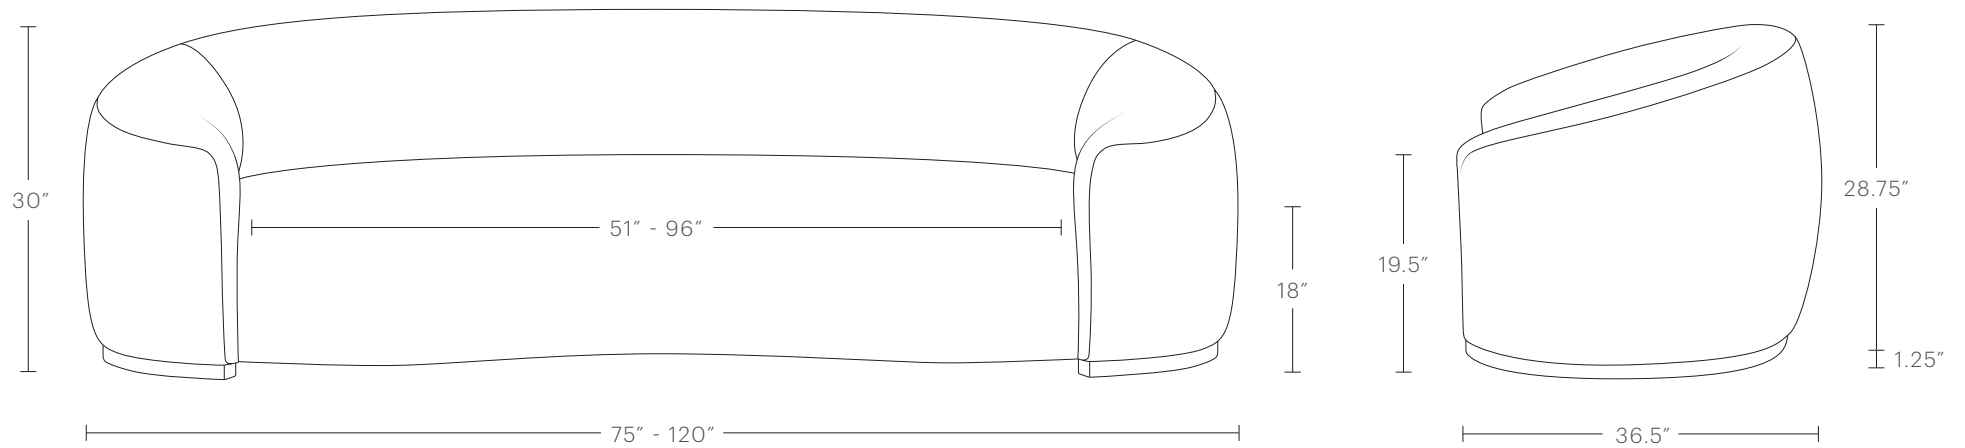

## OVERALL DIMENSIONS

75-120"W, 36.5"D, 30"H

## SEATING DIMENSIONS

51-96"W, 22"D (21" at center point), 18 "H

## ARM DIMENSIONS

19.5"H

## DELIVERY DIMENSIONS

30"H (with plinth base)