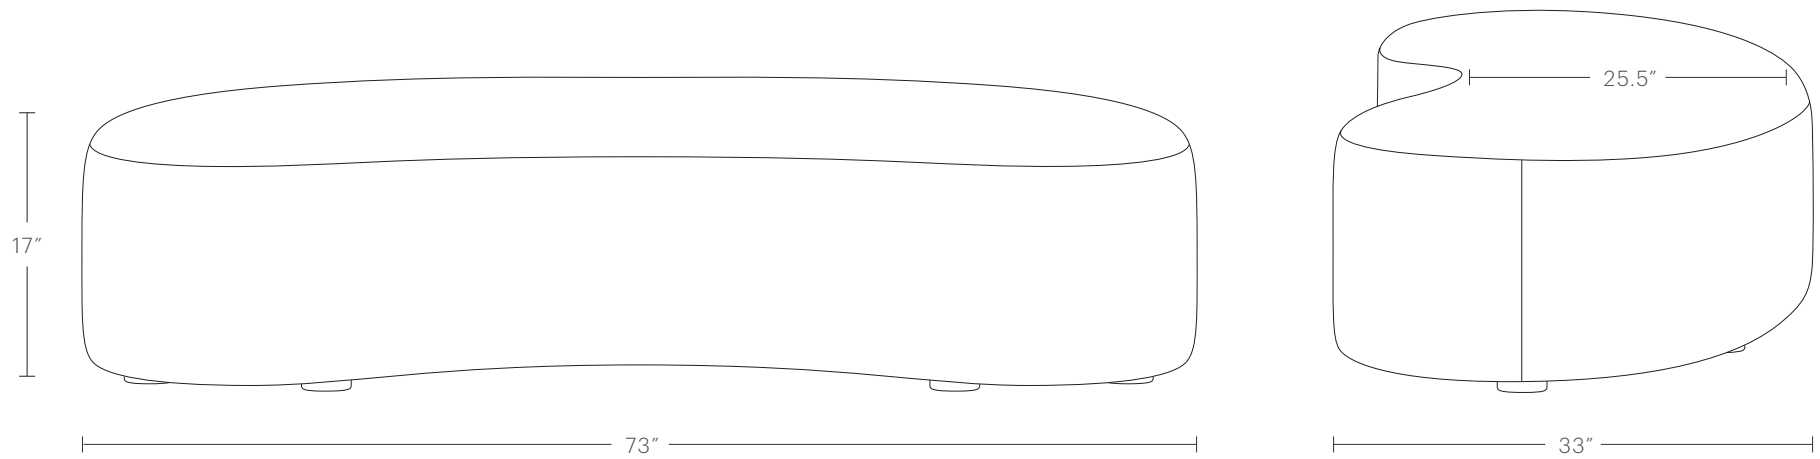

The Chelsea Daybed

MAIDEN HOME

With fluid lines and organic curves, The Chelsea Daybed pays tribute to the softer side of mid-century design. The low-slung silhouette and plush padding lend polished élan; recessed legs create the appearance of floating.

hello@maidenhome.com

(888) 513-5754

The Chelsea Daybed

MAIDEN HOME

PRODUCT DIMENSIONS

73"W, 33"D, 17"H

DEPTH

25.5"D