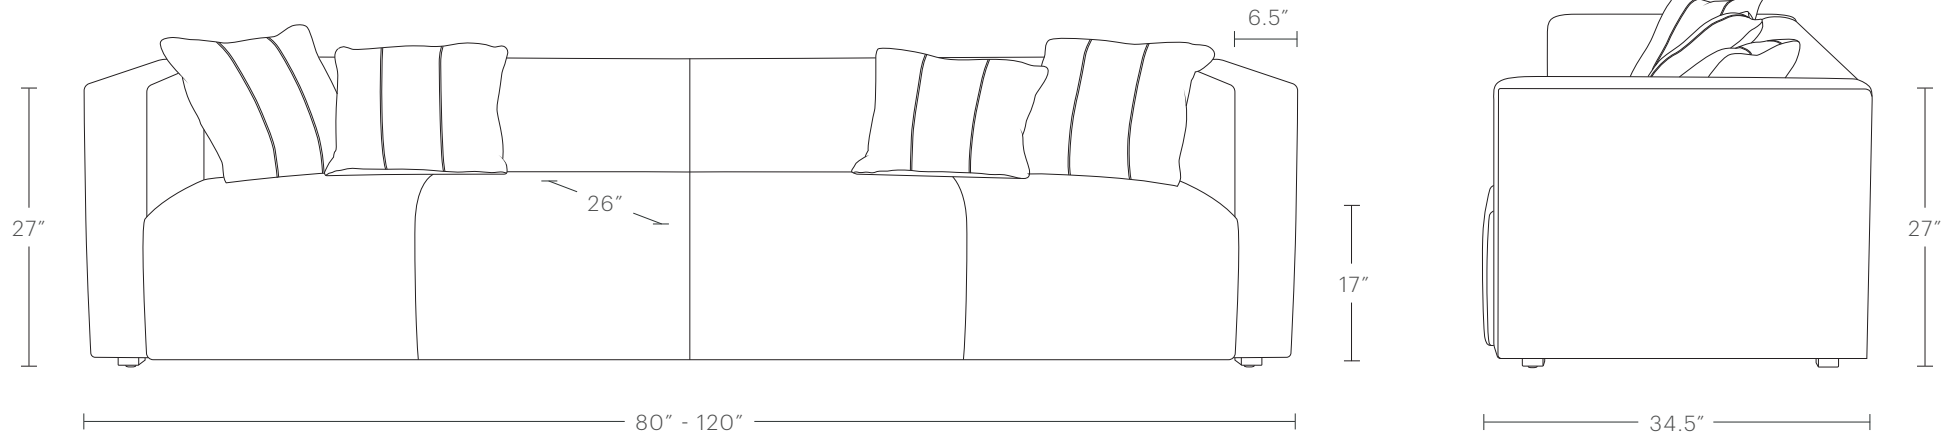

The Breuer Sofa

MAIDEN HOME

Italian modernist design of the 1960s informs The Breuer. Structured yet inviting, with ultra-deep proportions and tight upholstery, the tailored profile is softened with subtle topstitching and relaxed throw pillows.

hello@maidenhome.com

(888) 513-5754

The Breuer Sofa

MAIDEN HOME

Note: All sizes of the Breuer are made with four 18"x18" throw pillows.

PRODUCT DIMENSIONS

80-120"W, 34.5"D, 27"H

SEATING DIMENSIONS

26"D, 17"H

ARM DIMENSIONS

6.5"W, 27"H

DELIVERY DIMENSIONS

27" (with legs)