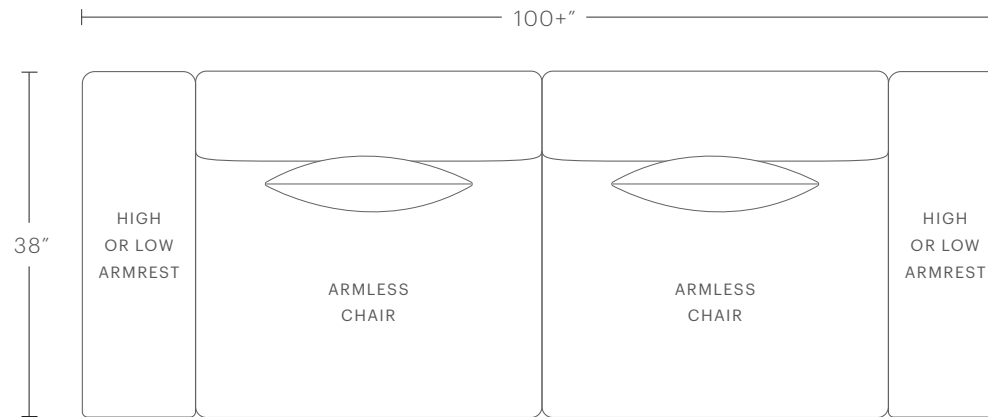

76+”W, 29”D, 17”H

ARMREST DIMENSIONS

Low Armrest: 12”W, 38”D, 19”H

High Armrest: 12”W, 38”D, 22.5”H

DELIVERY DIMENSIONS

27” (with legs)

The Breuer Modular Collection

MAIDEN HOME

CORNER CHAIR

38"W, 38"D, 27"H

Two (2) 23"x16" Accent Pillows

SQUARE OTTOMAN

38"W, 38"D, 17"H

HIGH ARMREST

12"W, 38"D, 22.5"H

LOW ARMREST

12"W, 38"D, 19"H

CONNECTOR CLIP: —

The Breuer Modular Sofa

MAIDEN HOME

To build alternate configurations custom to your space, reach out to our design team at hello@maidenhome.com.

PRODUCT DIMENSIONS

100+W, 38"D, 27"H