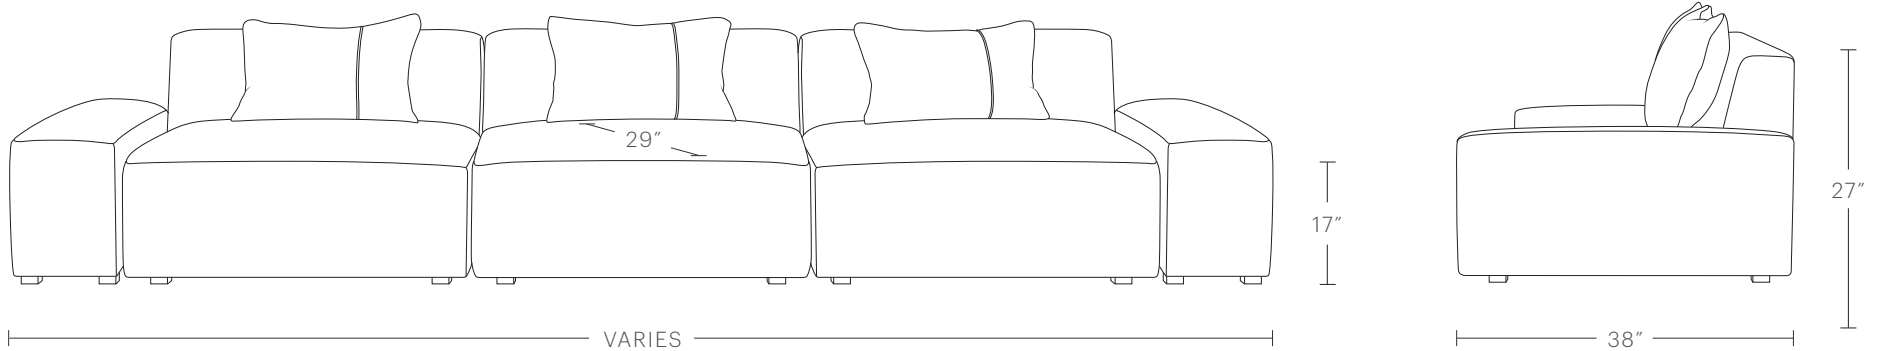

hello@maidenhome.com

(888) 513-5754

The Breuer Modular Sofa

MAIDEN HOME

General dimensions shown below apply to all sectional components.

PRODUCT DIMENSIONS

76+”W, 38”D, 27”H

SEATING DIMENSIONS

76+”W, 29”D, 17”H

ARMREST DIMENSIONS

Low Armrest: 12”W, 38”D, 19”H

High Armrest: 12”W, 38”D, 22.5”H

DELIVERY DIMENSIONS

27” (with legs)

The Breuer Modular Collection

MAIDEN HOME

CORNER CHAIR

38"W, 38"D, 27"H

Two (2) 23"x16" Accent Pillows

SQUARE OTTOMAN

38"W, 38"D, 17"H

HIGH ARMREST

12"W, 38"D, 22.5"H

LOW ARMREST

112"W, 38"D, 27"H

CUSHION CONFIGURATION

2 Seat Cushions, 2 Accent Pillows