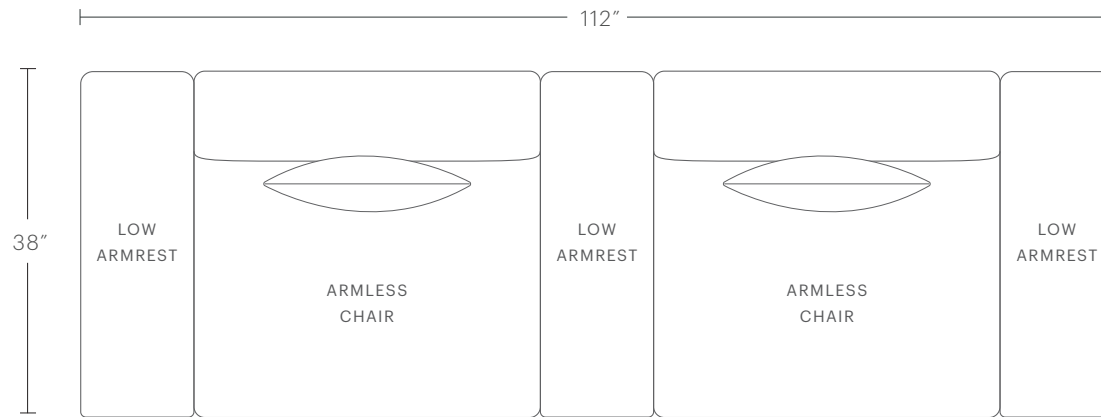

CORNER CHAIR

38"W, 38"D, 27"H

Two (2) 23"x16" Accent Pillows

SQUARE OTTOMAN

38"W, 38"D, 17"H

HIGH ARMREST

12"W, 38"D, 22.5"H

LOW ARMREST

12"W, 38"D, 19"H

CONNECTOR CLIP: —

The Breuer Modular Sofa

MAIDEN HOME

To build alternate configurations custom to your space, reach out to our design team at hello@maidenhome.com.

PRODUCT DIMENSIONS

100+W, 38"D, 27"H

CUSHION CONFIGURATION

2 Seat Cushions, 2 Accent Pillows

The Breuer Modular Sofa

MAIDEN HOME

To build alternate configurations custom to your space, reach out to our design team at hello@maidenhome.com.

PRODUCT DIMENSIONS