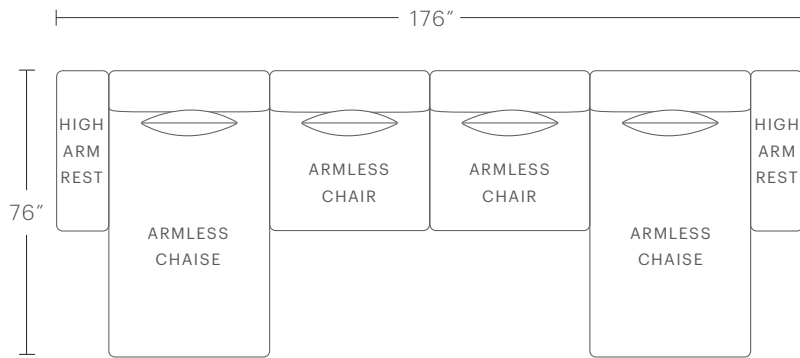

PRODUCT DIMENSIONS

190"W, 126"D, 27"H

CUSHION CONFIGURATION

9 Seat Cushions, 11 Accent Pillows

The Breuer Modular U Chaise Sectional

MAIDEN HOME

To build alternate configurations custom to your space, reach out to our design team at hello@maidenhome.com.