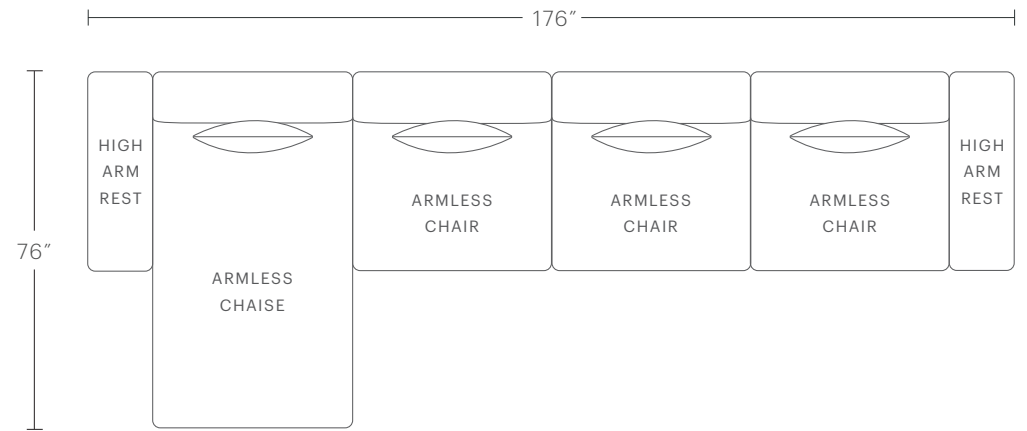

12"W, 38"D, 19"H

CONNECTOR CLIP: —

The Breuer Modular: Armless Chaise Sectional

MAIDEN HOME

To build alternate configurations custom to your space, reach out to our design team at hello@maidenhome.com.

PRODUCT DIMENSIONS

114"W, 76"D, 27"H

CUSHION CONFIGURATION

3 Seat Cushions, 3 Accent Pillows

PRODUCT DIMENSIONS

152"W, 76"D, 27"H

CUSHION CONFIGURATION

4 Seat Cushions, 4 Accent Pillows

The Breuer Modular Chaise Sectional

MAIDEN HOME

To build alternate configurations custom to your space, reach out to our design team at hello@maidenhome.com.

PRODUCT DIMENSIONS

138"W, 76"D, 27"H

CUSHION CONFIGURATION

3 Seat Cushions, 3 Accent Pillows

PRODUCT DIMENSIONS

176"W, 76"D, 27"H

CUSHION CONFIGURATION

4 Seat Cushions, 4 Accent Pillows

The Breuer Modular L Sectional

MAIDEN HOME

To build alternate configurations custom to your space, reach out to our design team at hello@maidenhome.com.