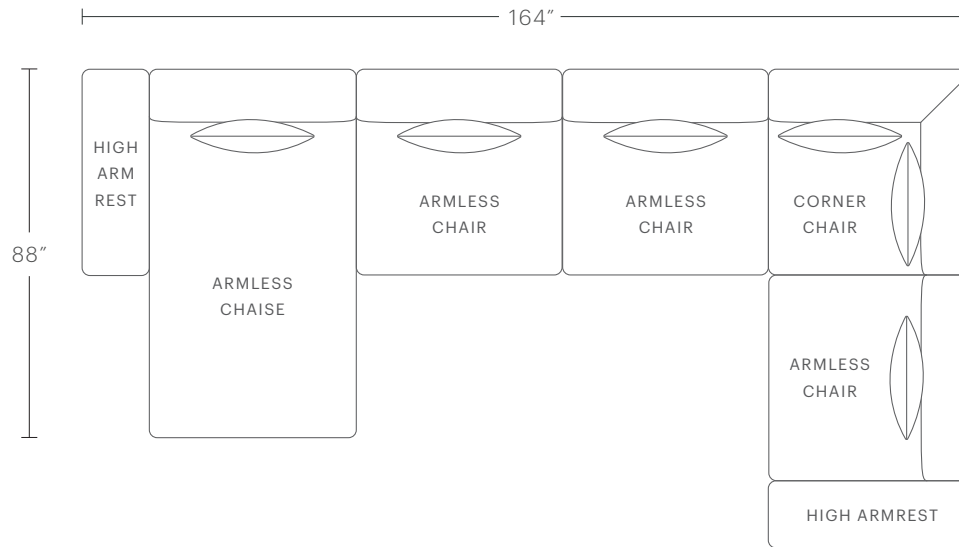

PRODUCT DIMENSIONS

176"W, 76"D, 27"H

CUSHION CONFIGURATION

4 Seat Cushions, 4 Accent Pillows

PRODUCT DIMENSIONS

214"W, 76"D, 27"H

CUSHION CONFIGURATION

5 Seat Cushions, 5 Accent Pillows

The Breuer Modular U Sofa Chaise Sectional

MAIDEN HOME

To build alternate configurations custom to your space, reach out to our design team at hello@maidenhome.com.

PRODUCT DIMENSIONS

164"W, 88"D, 27"H

CUSHION CONFIGURATION