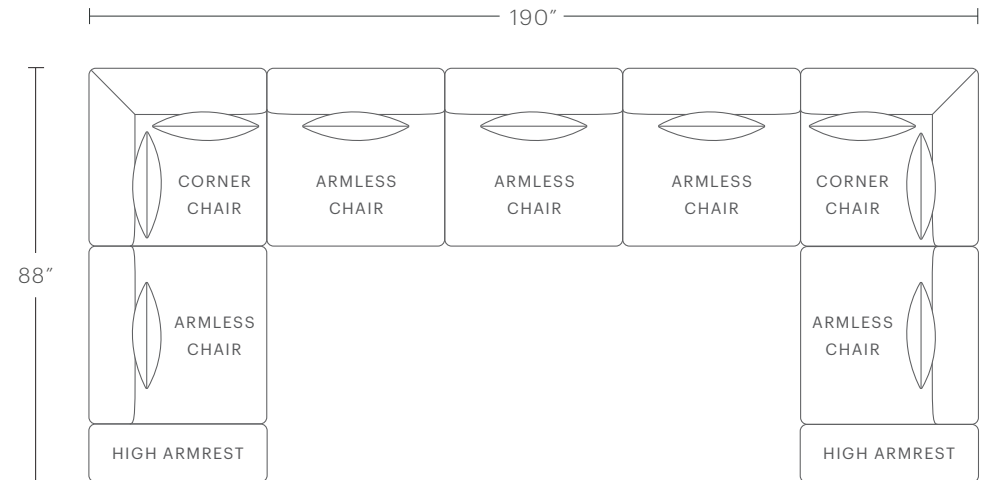

The Breuer Modular L Sectional

MAIDEN HOME

To build alternate configurations custom to your space, reach out to our design team at hello@maidenhome.com.

PRODUCT DIMENSIONS

164"W, 126"D, 27"H

CUSHION CONFIGURATION

6 Seat Cushions, 7 Accent Pillows

PRODUCT DIMENSIONS

202"W, 126"D, 27"H

CUSHION CONFIGURATION

7 Seat Cushions, 8 Accent Pillows

The Breuer Modular L Sectional

MAIDEN HOME

To build alternate configurations custom to your space, reach out to our design team at hello@maidenhome.com.

PRODUCT DIMENSIONS

152"W, 114"D, 27"H

CUSHION CONFIGURATION

6 Seat Cushions, 9 Accent Pillows

PRODUCT DIMENSIONS

152"W, 152"D, 27"H

CUSHION CONFIGURATION

7 Seat Cushions, 10 Accent Pillows

The Breuer Modular U Sofa Sectional

MAIDEN HOME

To build alternate configurations custom to your space, reach out to our design team at hello@maidenhome.com.

PRODUCT DIMENSIONS

152"W, 88"D, 27"H

CUSHION CONFIGURATION