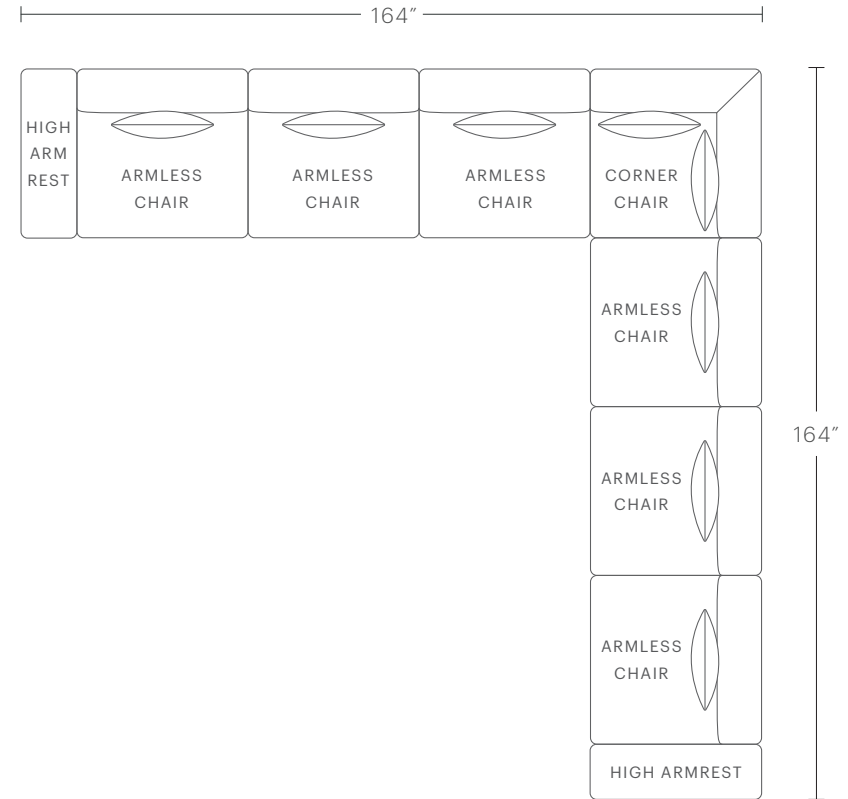

PRODUCT DIMENSIONS

176"W, 76"D, 27"H

CUSHION CONFIGURATION

4 Seat Cushions, 4 Accent Pillows

The Breuer Modular L Sectional

MAIDEN HOME

To build alternate configurations custom to your space, reach out to our design team at hello@maidenhome.com.