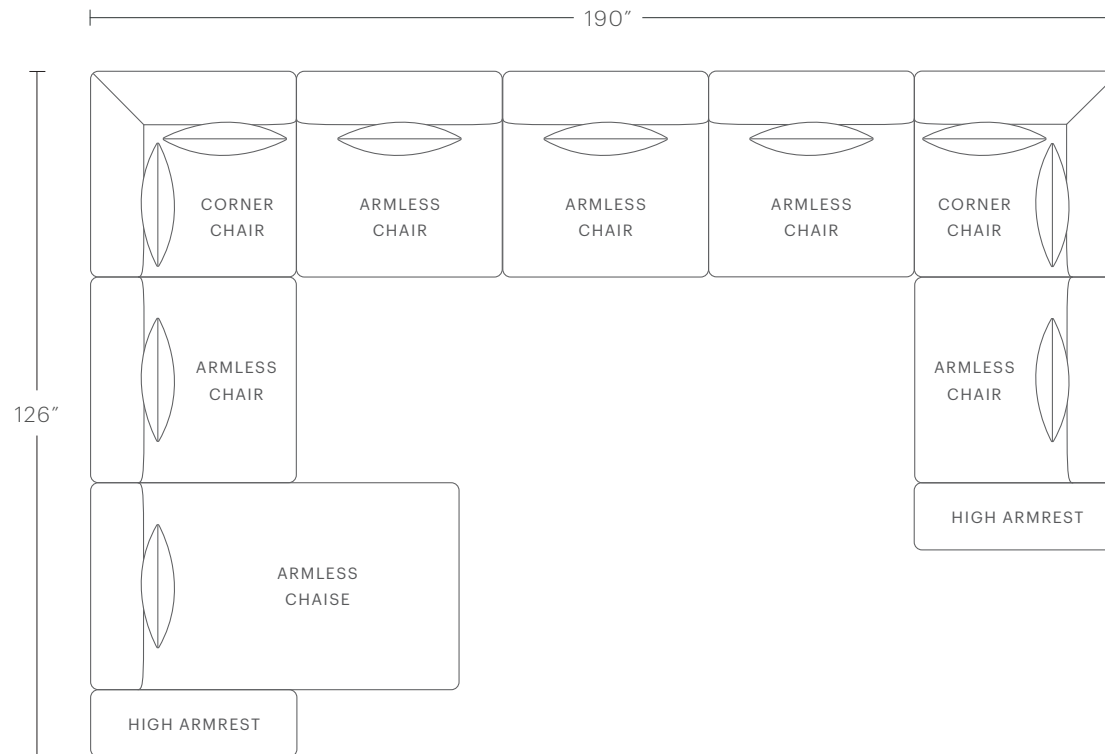

The Breuer Modular U Sofa Chaise Sectional

MAIDEN HOME

To build alternate configurations custom to your space, reach out to our design team at hello@maidenhome.com.

PRODUCT DIMENSIONS

190"W, 126"D, 27"H

CUSHION CONFIGURATION

8 Seat Cushions, 10 Accent Pillows