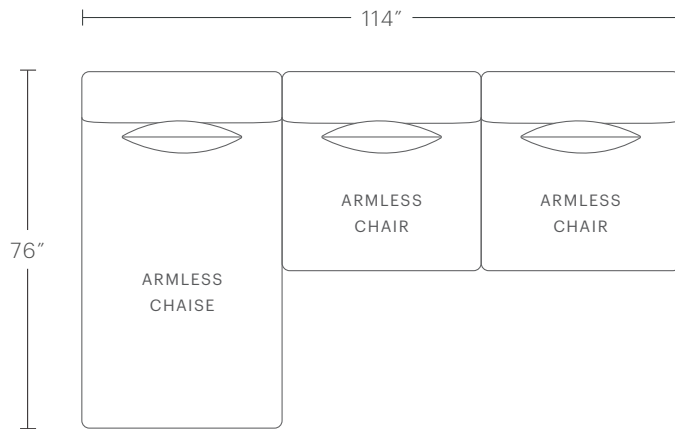

76+"W, 29"D, 17"H

ARMREST DIMENSIONS

Low Armrest: 12"W, 38"D, 19"H

High Armrest: 12"W, 38"D, 22.5"H

DELIVERY DIMENSIONS

27" (with legs)

The Breuer Modular Collection

MAIDEN HOME

CORNER CHAIR

38"W, 38"D, 27"H

Two (2) 23"x16" Accent Pillows

SQUARE OTTOMAN

38"W, 38"D, 17"H

HIGH ARMREST

12"W, 38"D, 22.5"H

LOW ARMREST

12"W, 38"D, 19"H

CONNECTOR CLIP: —

The Breuer Modular: Armless Chaise Sectional

MAIDEN HOME

To build alternate configurations custom to your space, reach out to our design team at hello@maidenhome.com.

PRODUCT DIMENSIONS

PRODUCT DIMENSIONS

176"W, 76"D, 27"H

CUSHION CONFIGURATION

4 Seat Cushions, 4 Accent Pillows

PRODUCT DIMENSIONS

214"W, 76"D, 27"H

CUSHION CONFIGURATION

5 Seat Cushions, 5 Accent Pillows