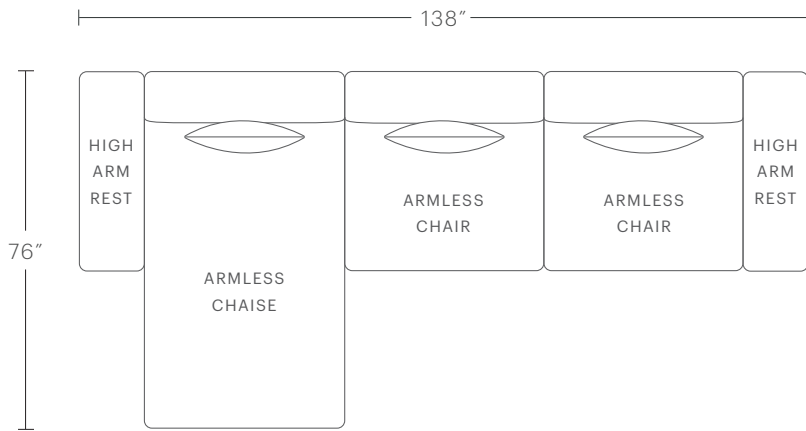

12"W, 38"D, 19"H

CONNECTOR CLIP: —

The Breuer Modular: Armless Chaise Sectional

MAIDEN HOME

To build alternate configurations custom to your space, reach out to our design team at hello@maidenhome.com.

PRODUCT DIMENSIONS

114"W, 76"D, 27"H

CUSHION CONFIGURATION

3 Seat Cushions, 3 Accent Pillows

PRODUCT DIMENSIONS

152"W, 76"D, 27"H

CUSHION CONFIGURATION

4 Seat Cushions, 4 Accent Pillows

The Breuer Modular Chaise Sectional

MAIDEN HOME

To build alternate configurations custom to your space, reach out to our design team at hello@maidenhome.com.

PRODUCT DIMENSIONS

138"W, 76"D, 27"H

CUSHION CONFIGURATION

3 Seat Cushions, 3 Accent Pillows

PRODUCT DIMENSIONS

176"W, 76"D, 27"H

CUSHION CONFIGURATION

4 Seat Cushions, 4 Accent Pillows

The Breuer Modular L Sectional

MAIDEN HOME

To build alternate configurations custom to your space, reach out to our design team at hello@maidenhome.com.