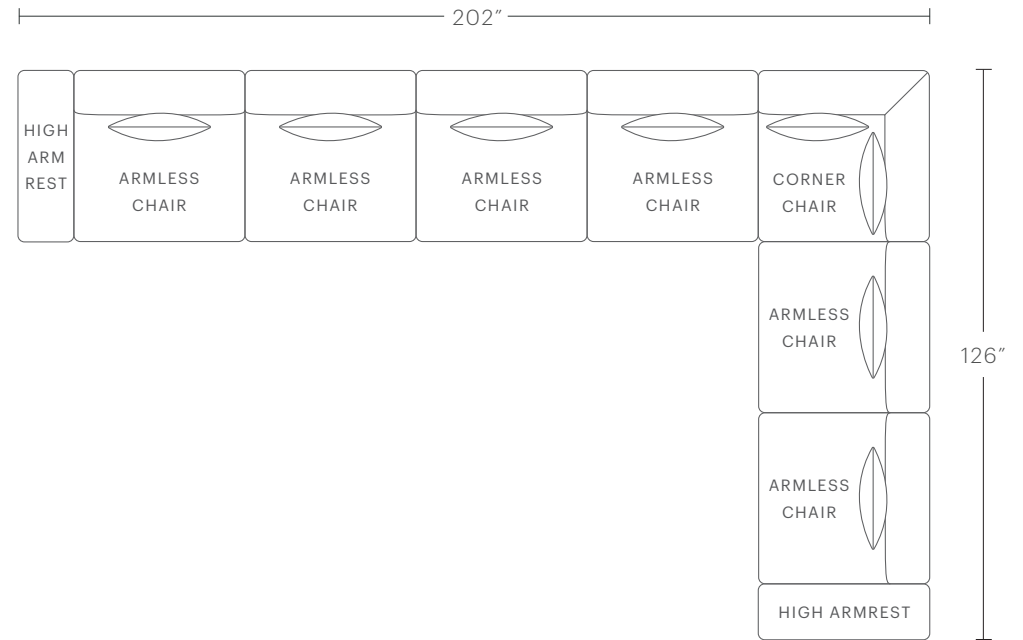

PRODUCT DIMENSIONS

176"W, 76"D, 27"H

CUSHION CONFIGURATION

4 Seat Cushions, 4 Accent Pillows

The Breuer Modular L Sectional

MAIDEN HOME

To build alternate configurations custom to your space, reach out to our design team at hello@maidenhome.com.

PRODUCT DIMENSIONS

126"W, 126"D, 27"H

CUSHION CONFIGURATION

5 Seat Cushions, 6 Accent Pillows

PRODUCT DIMENSIONS

164"W, 164"D, 27"H

CUSHION CONFIGURATION

7 Seat Cushions, 8 Accent Pillows

The Breuer Modular L Sectional

MAIDEN HOME

To build alternate configurations custom to your space, reach out to our design team at hello@maidenhome.com.

PRODUCT DIMENSIONS

164"W, 126"D, 27"H

CUSHION CONFIGURATION