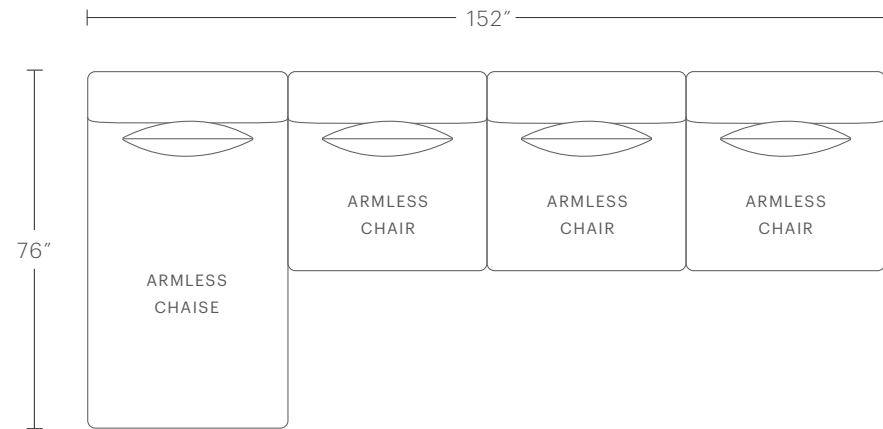

76+"W, 29"D, 17"H

ARMREST DIMENSIONS

Low Armrest: 12"W, 38"D, 19"H

High Armrest: 12"W, 38"D, 22.5"H

DELIVERY DIMENSIONS

27" (with legs)

The Breuer Modular Collection

MAIDEN HOME

CORNER CHAIR

38"W, 38"D, 27"H

Two (2) 23"x16" Accent Pillows

SQUARE OTTOMAN

38"W, 38"D, 17"H

HIGH ARMREST

12"W, 38"D, 22.5"H

LOW ARMREST

12"W, 38"D, 19"H

CONNECTOR CLIP: —

The Breuer Modular: Armless Chaise Sectional

MAIDEN HOME

To build alternate configurations custom to your space, reach out to our design team at hello@maidenhome.com.

PRODUCT DIMENSIONS

114"W, 76"D, 27"H

CUSHION CONFIGURATION

3 Seat Cushions, 3 Accent Pillows

PRODUCT DIMENSIONS

152"W, 76"D, 27"H

CUSHION CONFIGURATION

4 Seat Cushions, 4 Accent Pillows

The Breuer Modular Chaise Sectional