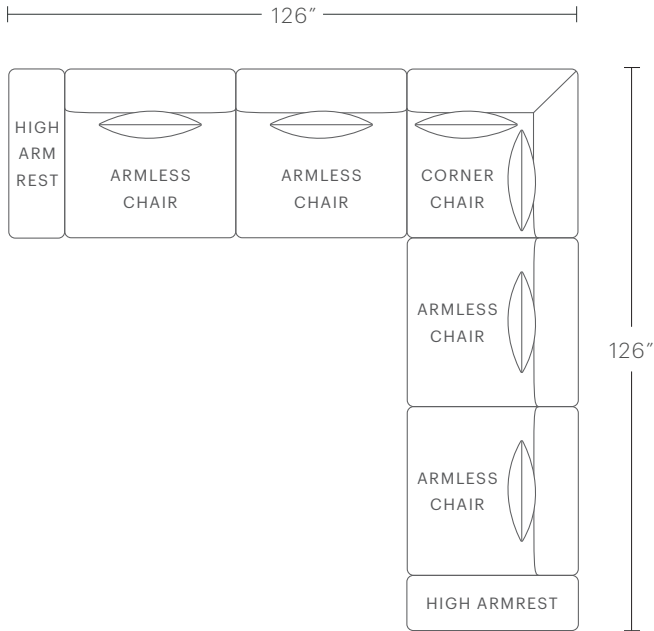

PRODUCT DIMENSIONS

176"W, 76"D, 27"H

CUSHION CONFIGURATION

4 Seat Cushions, 4 Accent Pillows

The Breuer Modular L Sectional

MAIDEN HOME

To build alternate configurations custom to your space, reach out to our design team at hello@maidenhome.com.

PRODUCT DIMENSIONS

126"W, 126"D, 27"H

CUSHION CONFIGURATION

5 Seat Cushions, 6 Accent Pillows

PRODUCT DIMENSIONS

164"W, 164"D, 27"H

CUSHION CONFIGURATION

7 Seat Cushions, 8 Accent Pillows

The Breuer Modular L Sectional

MAIDEN HOME

To build alternate configurations custom to your space, reach out to our design team at hello@maidenhome.com.

PRODUCT DIMENSIONS

164"W, 126"D, 27"H

CUSHION CONFIGURATION

PRODUCT DIMENSIONS

176"W, 76"D, 27"H

CUSHION CONFIGURATION

4 Seat Cushions, 4 Accent Pillows

PRODUCT DIMENSIONS

214"W, 76"D, 27"H

CUSHION CONFIGURATION

5 Seat Cushions, 5 Accent Pillows