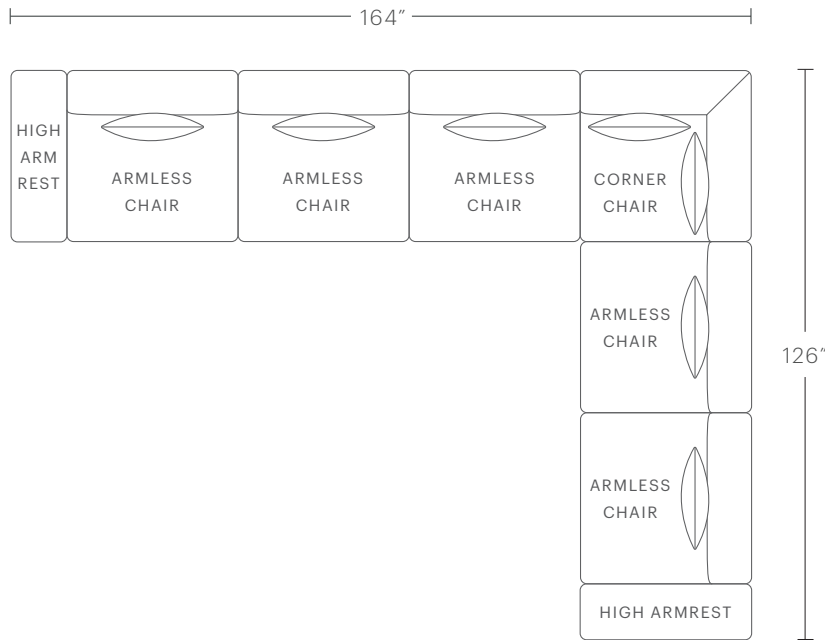

PRODUCT DIMENSIONS

176"W, 76"D, 27"H

CUSHION CONFIGURATION

4 Seat Cushions, 4 Accent Pillows

The Breuer Modular L Sectional

MAIDEN HOME

To build alternate configurations custom to your space, reach out to our design team at hello@maidenhome.com.

PRODUCT DIMENSIONS

126"W, 126"D, 27"H

CUSHION CONFIGURATION

5 Seat Cushions, 6 Accent Pillows

PRODUCT DIMENSIONS

164"W, 164"D, 27"H

CUSHION CONFIGURATION

7 Seat Cushions, 8 Accent Pillows

The Breuer Modular L Sectional

MAIDEN HOME

To build alternate configurations custom to your space, reach out to our design team at hello@maidenhome.com.

PRODUCT DIMENSIONS

164"W, 126"D, 27"H

CUSHION CONFIGURATION

PRODUCT DIMENSIONS

176"W, 76"D, 27"H

CUSHION CONFIGURATION

4 Seat Cushions, 4 Accent Pillows

PRODUCT DIMENSIONS

214"W, 76"D, 27"H

CUSHION CONFIGURATION

5 Seat Cushions, 5 Accent Pillows