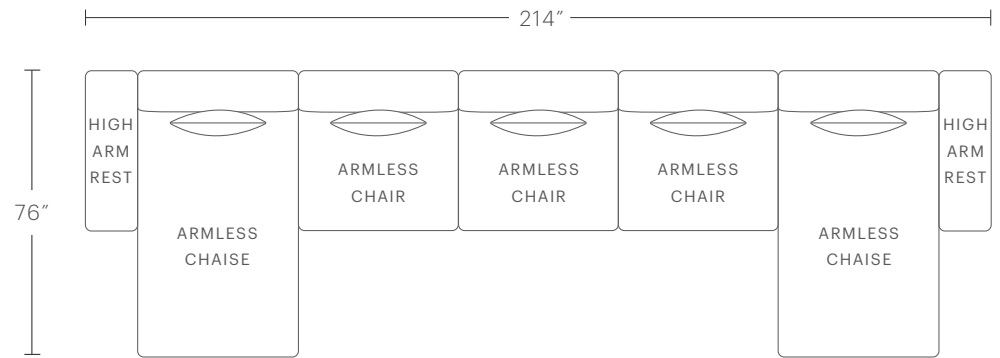

PRODUCT DIMENSIONS

190"W, 126"D, 27"H

CUSHION CONFIGURATION

9 Seat Cushions, 11 Accent Pillows

The Breuer Modular U Chaise Sectional

MAIDEN HOME

To build alternate configurations custom to your space, reach out to our design team at hello@maidenhome.com.

PRODUCT DIMENSIONS

176"W, 76"D, 27"H

CUSHION CONFIGURATION

4 Seat Cushions, 4 Accent Pillows

PRODUCT DIMENSIONS

214"W, 76"D, 27"H

CUSHION CONFIGURATION

5 Seat Cushions, 5 Accent Pillows