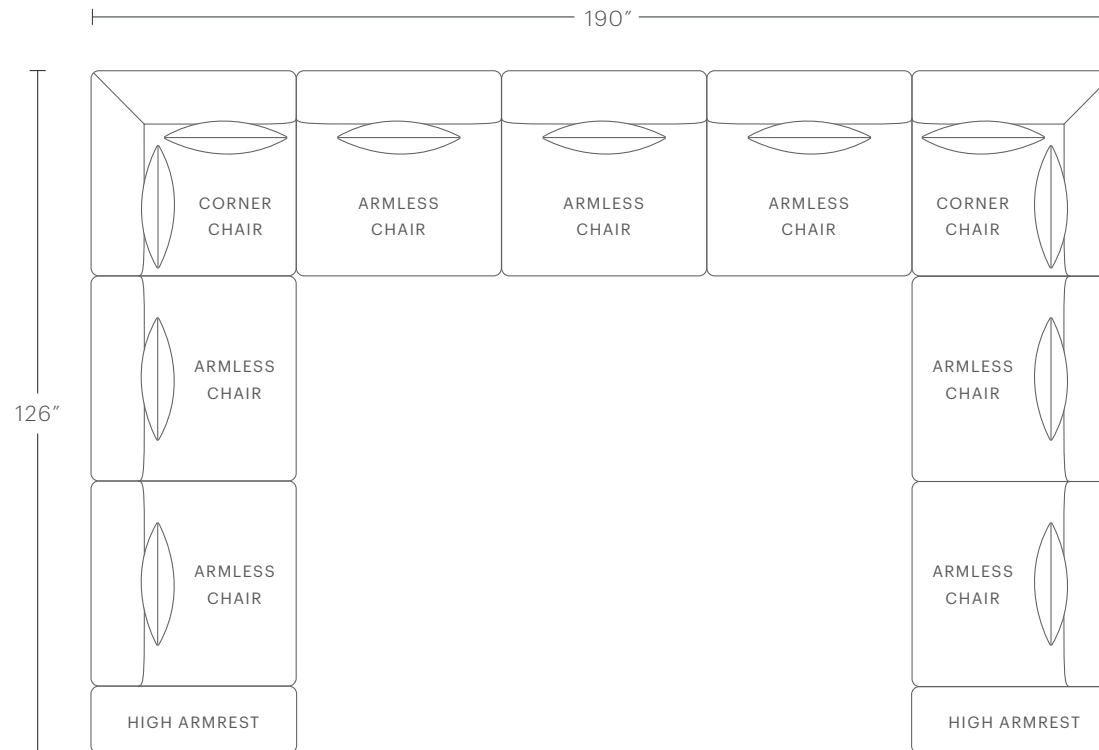

The Breuer Modular U Sofa Sectional

MAIDEN HOME

To build alternate configurations custom to your space, reach out to our design team at hello@maidenhome.com.

PRODUCT DIMENSIONS

152"W, 88"D, 27"H

CUSHION CONFIGURATION

6 Seat Cushions, 8 Accent Pillows

PRODUCT DIMENSIONS

190"W, 88"D, 27"H

CUSHION CONFIGURATION

7 Seat Cushions, 9 Accent Pillows

The Breuer Modular U Sofa Sectional

MAIDEN HOME

To build alternate configurations custom to your space, reach out to our design team at hello@maidenhome.com.

PRODUCT DIMENSIONS

176"W, 76"D, 27"H

CUSHION CONFIGURATION

4 Seat Cushions, 4 Accent Pillows

PRODUCT DIMENSIONS

214"W, 76"D, 27"H

CUSHION CONFIGURATION

5 Seat Cushions, 5 Accent Pillows