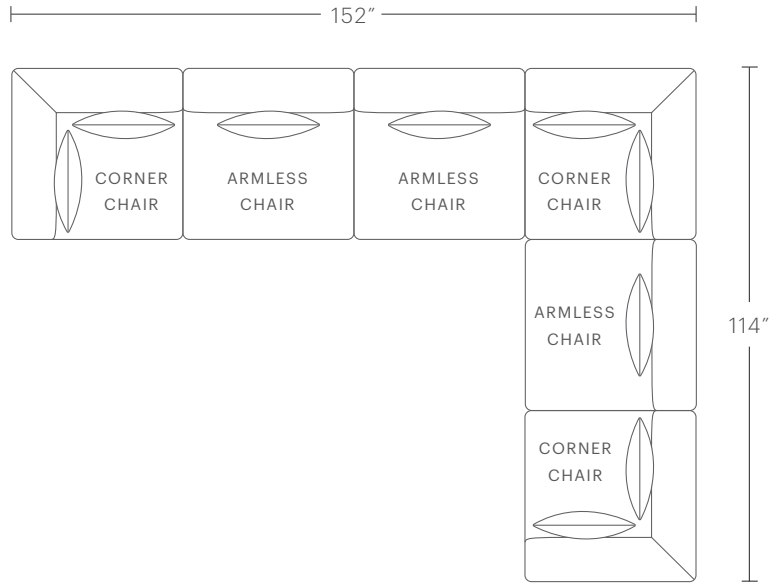

The Breuer Modular L Sectional

MAIDEN HOME

To build alternate configurations custom to your space, reach out to our design team at hello@maidenhome.com.

PRODUCT DIMENSIONS

164"W, 126"D, 27"H

CUSHION CONFIGURATION

6 Seat Cushions, 7 Accent Pillows

PRODUCT DIMENSIONS

202"W, 126"D, 27"H

CUSHION CONFIGURATION

7 Seat Cushions, 8 Accent Pillows

The Breuer Modular L Sectional

MAIDEN HOME

To build alternate configurations custom to your space, reach out to our design team at hello@maidenhome.com.

PRODUCT DIMENSIONS

152"W, 114"D, 27"H

CUSHION CONFIGURATION

6 Seat Cushions, 9 Accent Pillows

PRODUCT DIMENSIONS

152"W, 152"D, 27"H

CUSHION CONFIGURATION

7 Seat Cushions, 10 Accent Pillows