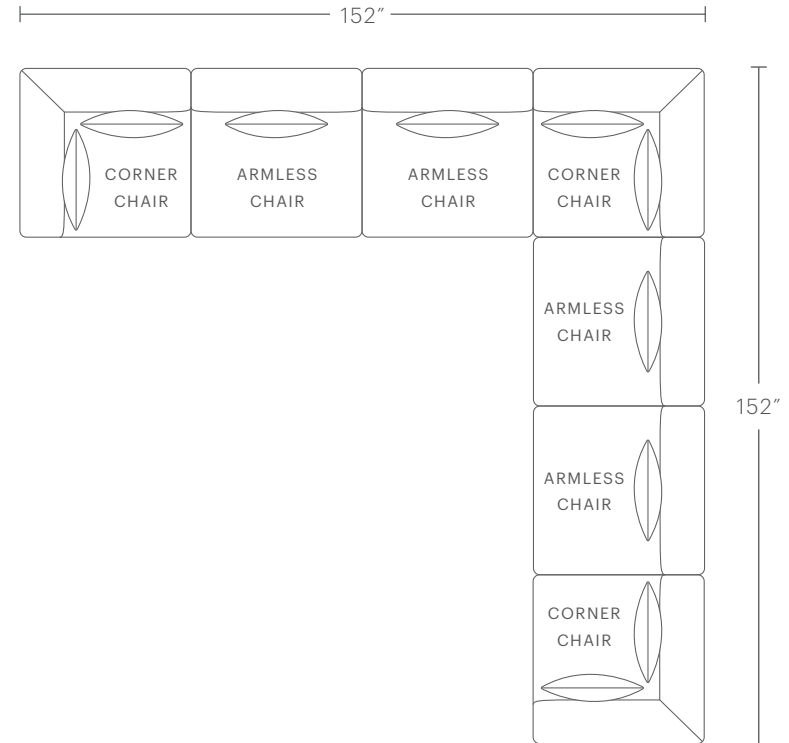

PRODUCT DIMENSIONS

126"W, 126"D, 27"H

CUSHION CONFIGURATION

5 Seat Cushions, 6 Accent Pillows

PRODUCT DIMENSIONS

164"W, 164"D, 27"H

CUSHION CONFIGURATION

7 Seat Cushions, 8 Accent Pillows

The Breuer Modular L Sectional

MAIDEN HOME

To build alternate configurations custom to your space, reach out to our design team at hello@maidenhome.com.

PRODUCT DIMENSIONS

164"W, 126"D, 27"H

CUSHION CONFIGURATION

6 Seat Cushions, 7 Accent Pillows

PRODUCT DIMENSIONS

202"W, 126"D, 27"H

CUSHION CONFIGURATION

7 Seat Cushions, 8 Accent Pillows

The Breuer Modular L Sectional

MAIDEN HOME

To build alternate configurations custom to your space, reach out to our design team at hello@maidenhome.com.

PRODUCT DIMENSIONS

152"W, 114"D, 27"H

CUSHION CONFIGURATION

6 Seat Cushions, 9 Accent Pillows

PRODUCT DIMENSIONS

152"W, 152"D, 27"H

CUSHION CONFIGURATION

7 Seat Cushions, 10 Accent Pillows