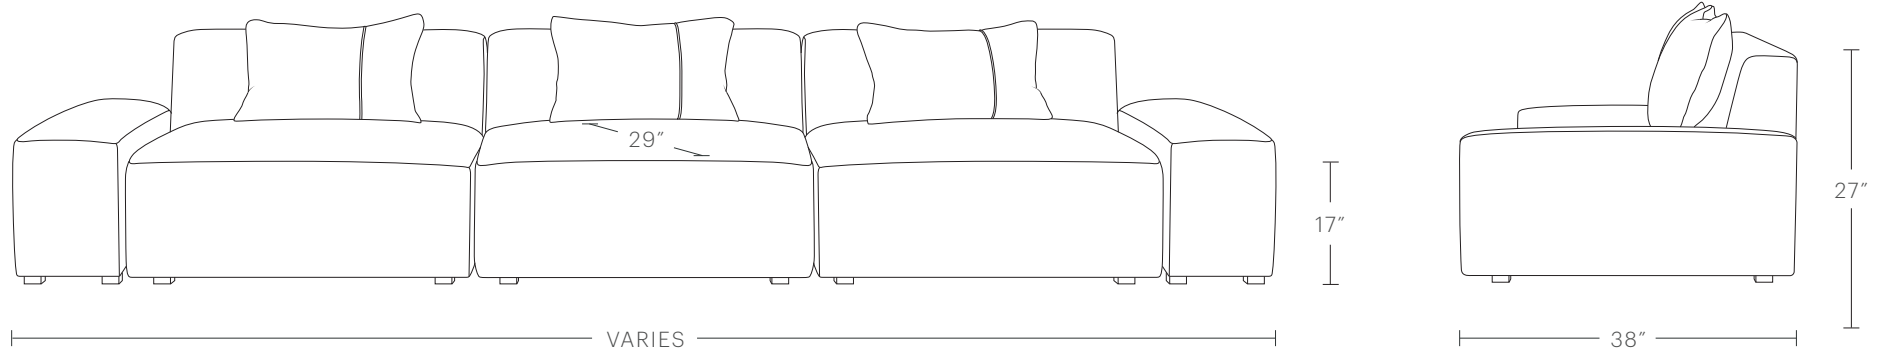

hello@maidenhome.com

(888) 513-5754

The Breuer Modular Sectional

MAIDEN HOME

General dimensions shown below apply to all sectional components.

PRODUCT DIMENSIONS

76+"W, 38"D, 27"H

SEATING DIMENSIONS

76+"W, 29"D, 17"H

ARMREST DIMENSIONS

Low Armrest: 12"W, 38"D, 19"H

High Armrest: 12"W, 38"D, 22.5"H

DELIVERY DIMENSIONS

27" (with legs)

The Breuer Modular Collection

MAIDEN HOME

PRODUCT DIMENSIONS

126"W, 126"D, 27"H

CUSHION CONFIGURATION

5 Seat Cushions, 6 Accent Pillows

PRODUCT DIMENSIONS

164"W, 164"D, 27"H

CUSHION CONFIGURATION

7 Seat Cushions, 8 Accent Pillows

PRODUCT DIMENSIONS

176"W, 76"D, 27"H

CUSHION CONFIGURATION

4 Seat Cushions, 4 Accent Pillows

PRODUCT DIMENSIONS

214"W, 76"D, 27"H

CUSHION CONFIGURATION

5 Seat Cushions, 5 Accent Pillows