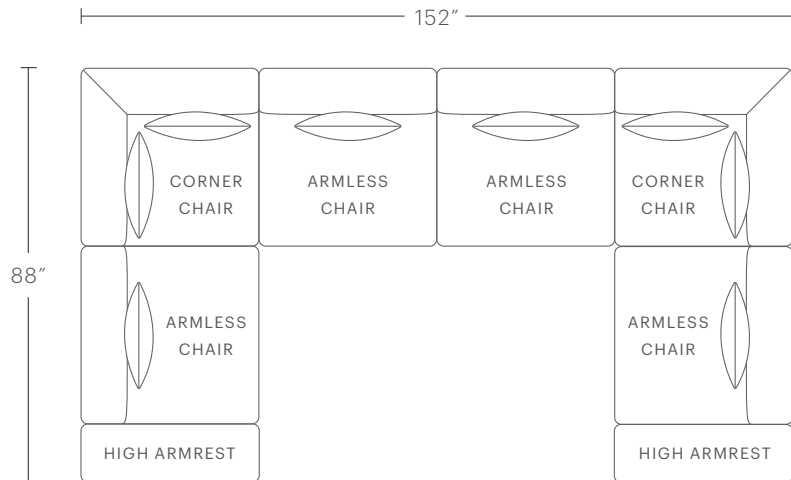

The Breuer Modular L Sectional

MAIDEN HOME

To build alternate configurations custom to your space, reach out to our design team at hello@maidenhome.com.

PRODUCT DIMENSIONS

164"W, 126"D, 27"H

CUSHION CONFIGURATION

6 Seat Cushions, 7 Accent Pillows

PRODUCT DIMENSIONS

202"W, 126"D, 27"H

CUSHION CONFIGURATION

7 Seat Cushions, 8 Accent Pillows

The Breuer Modular L Sectional

MAIDEN HOME

To build alternate configurations custom to your space, reach out to our design team at hello@maidenhome.com.

PRODUCT DIMENSIONS

152"W, 114"D, 27"H

CUSHION CONFIGURATION

6 Seat Cushions, 9 Accent Pillows

PRODUCT DIMENSIONS

152"W, 152"D, 27"H

CUSHION CONFIGURATION

7 Seat Cushions, 10 Accent Pillows

The Breuer Modular U Sofa Sectional

MAIDEN HOME

To build alternate configurations custom to your space, reach out to our design team at hello@maidenhome.com.

PRODUCT DIMENSIONS

152"W, 88"D, 27"H

CUSHION CONFIGURATION