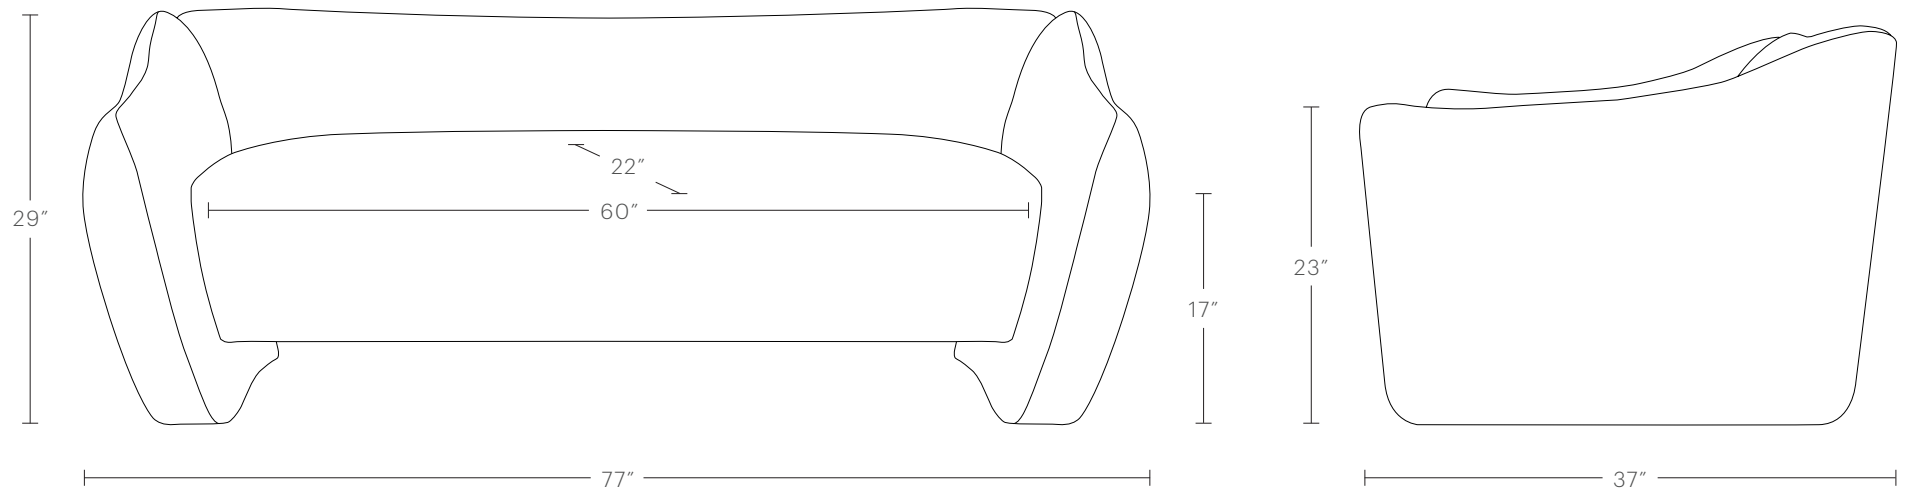

The Bond Settee

MAIDEN HOME

Evocative of postmodern curvature, The Bond's generous proportions and soft contours inform its contemporary sensibility. Down-filled cushioning define its luxurious comfort.

hello@maidenhome.com

(888) 513-5754

The Bond Settee

MAIDEN HOME

PRODUCT DIMENSIONS

77"W, 37"D, 29"H

SEATING DIMENSIONS

60"W, 22"D, 17"H

DELIVERY DIMENSIONS

29"H