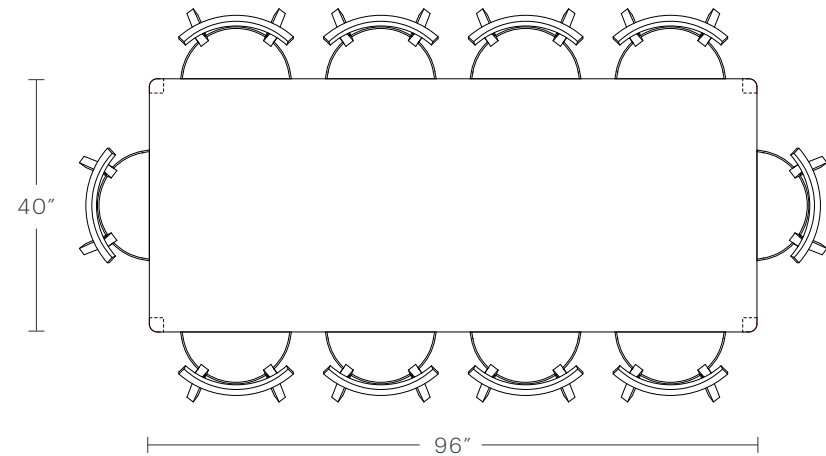

The Bedford Dining Table

MAIDEN HOME

PRODUCT DIMENSIONS

40" Length: 40"L x 40"W x 30"H

60" Length: 60"L x 40"W x 30"H

72" Length: 72"L x 40"W x 30"H

84" Length: 84"L x 40"W x 30"H

96" Length: 96"L x 40"W x 30"H

108" Length: 108"L x 40"W x 30"H

120" Length: 120"L x 40"W x 30"H

TABLETOP HEIGHT

30"H

TABLETOP THICKNESS

1.25"H

The Bedford Dining Table

MAIDEN HOME

Use the information below as a guide to seating for The Bedford Table.

RECOMMENDED SEATING

40" Length: Seats 4

60" Length: Seats 6

72" Length: Seats 8

For complimentary design assistance on the layout of your space, reach out to our design team.

designadvisors@maidenhome.com

Call: (888) 513-5754 | Text: (646) 374-4298

The Bedford Dining Table

MAIDEN HOME

Use the information below as a guide to seating for The Bedford Table.

RECOMMENDED SEATING

84" Length: Seats 8