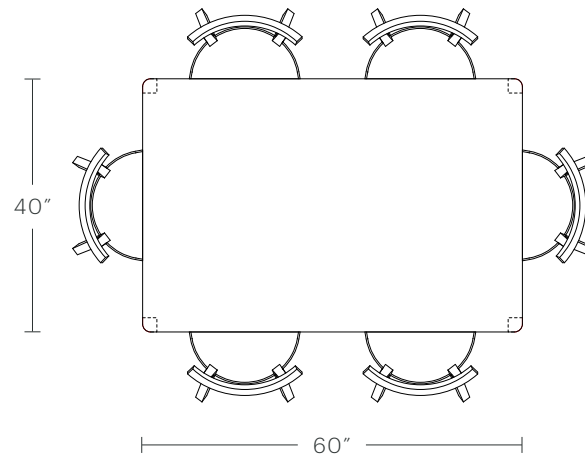

84" Length: 84"L x 40"W x 30"H

96" Length: 96"L x 40"W x 30"H

108" Length: 108"L x 40"W x 30"H

120" Length: 120"L x 40"W x 30"H

TABLETOP HEIGHT

30"H

TABLETOP THICKNESS

1.25"H

The Bedford Dining Table

MAIDEN HOME

PRODUCT DIMENSIONS

40" Length: 40"L x 40"W x 30"H

60" Length: 60"L x 40"W x 30"H

72" Length: 72"L x 40"W x 30"H

84" Length: 84"L x 40"W x 30"H

96" Length: 96"L x 40"W x 30"H

108" Length: 108"L x 40"W x 30"H

120" Length: 120"L x 40"W x 30"H

TABLETOP HEIGHT

30"H

TABLETOP THICKNESS

1.25"H

The Bedford Dining Table

MAIDEN HOME

Use the information below as a guide to seating for The Bedford Table.

RECOMMENDED SEATING

40" Length: Seats 4

60" Length: Seats 6

72" Length: Seats 8

For complimentary design assistance on the layout of your space, reach out to our design team.