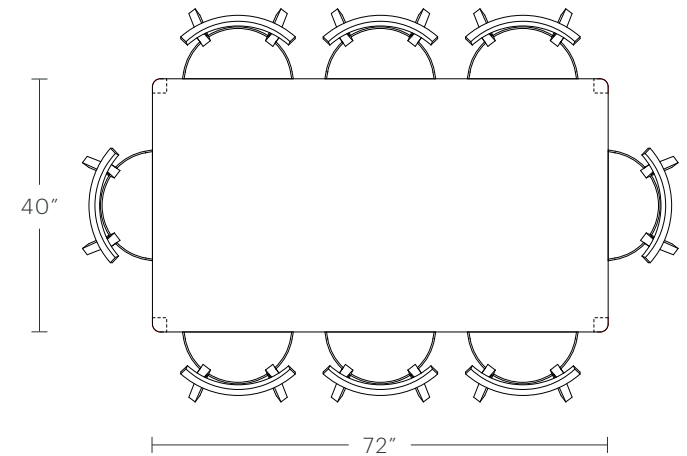

84" Length: 84"L x 40"W x 30"H

96" Length: 96"L x 40"W x 30"H

108" Length: 108"L x 40"W x 30"H

120" Length: 120"L x 40"W x 30"H

TABLETOP HEIGHT

30"H

TABLETOP THICKNESS

1.25"H

The Bedford Dining Table

MAIDEN HOME

PRODUCT DIMENSIONS

40" Length: 40"L x 40"W x 30"H

60" Length: 60"L x 40"W x 30"H

72" Length: 72"L x 40"W x 30"H

84" Length: 84"L x 40"W x 30"H

96" Length: 96"L x 40"W x 30"H

108" Length: 108"L x 40"W x 30"H

120" Length: 120"L x 40"W x 30"H

TABLETOP HEIGHT

30"H

TABLETOP THICKNESS

1.25"H

The Bedford Dining Table

MAIDEN HOME

Use the information below as a guide to seating for The Bedford Table.

RECOMMENDED SEATING

40" Length: Seats 4

60" Length: Seats 6

72" Length: Seats 8

For complimentary design assistance on the layout of your space, reach out to our design team.