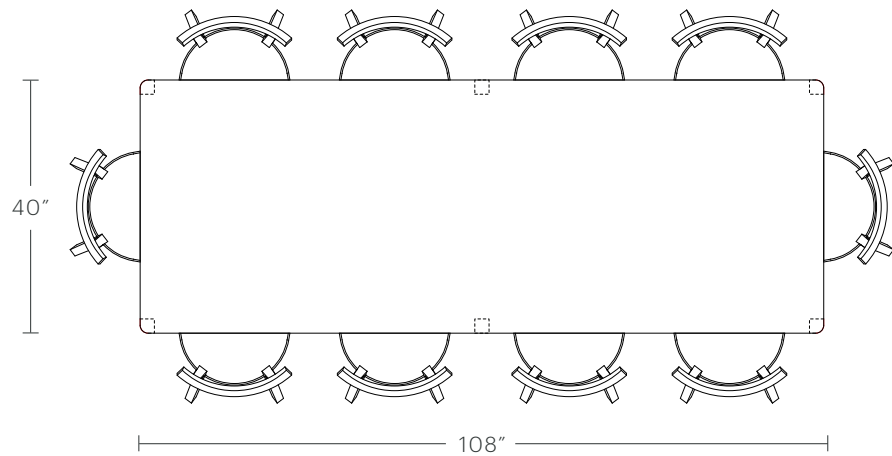

The Bedford Dining Table

MAIDEN HOME

PRODUCT DIMENSIONS

40" Length: 40"L x 40"W x 30"H

60" Length: 60"L x 40"W x 30"H

72" Length: 72"L x 40"W x 30"H

84" Length: 84"L x 40"W x 30"H

96" Length: 96"L x 40"W x 30"H

Use the information below as a guide to seating for The Bedford Table.

RECOMMENDED SEATING

40" Length: Seats 4

60" Length: Seats 6

72" Length: Seats 8

For complimentary design assistance on the layout of your space, reach out to our design team.

96" Length: Seats 10

For complimentary design assistance on the layout of your space, reach out to our design team.

designadvisors@maidenhome.com

Call: (888) 513-5754 | Text: (646) 374-4298

The Bedford Dining Table

MAIDEN HOME

Use the information below as a guide to seating for The Bedford Table.

RECOMMENDED SEATING

108" Length: Seats 10

120" Length: Seats 10

For complimentary design assistance on the layout of your space, reach out to our design team.