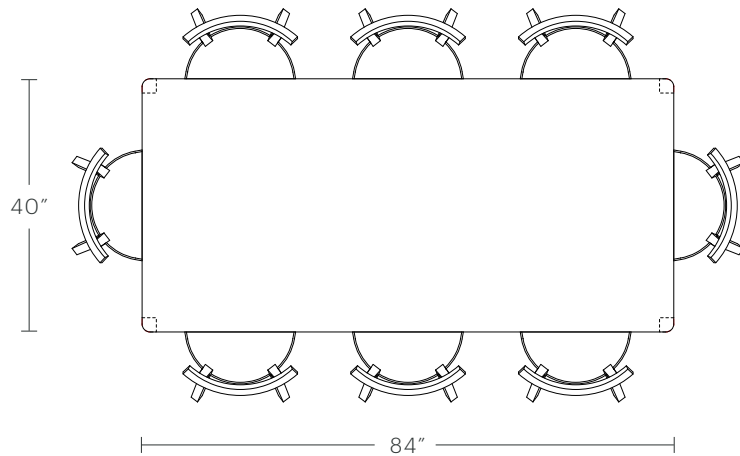

The Bedford Dining Table

MAIDEN HOME

PRODUCT DIMENSIONS

40" Length: 40"L x 40"W x 30"H

60" Length: 60"L x 40"W x 30"H

72" Length: 72"L x 40"W x 30"H

84" Length: 84"L x 40"W x 30"H

96" Length: 96"L x 40"W x 30"H

108" Length: 108"L x 40"W x 30"H

120" Length: 120"L x 40"W x 30"H

TABLETOP HEIGHT

30"H

TABLETOP THICKNESS

1.25"H

The Bedford Dining Table

MAIDEN HOME

Use the information below as a guide to seating for The Bedford Table.

RECOMMENDED SEATING

40" Length: Seats 4

60" Length: Seats 6

72" Length: Seats 8

For complimentary design assistance on the layout of your space, reach out to our design team.

designadvisors@maidenhome.com

Call: (888) 513-5754 | Text: (646) 374-4298

The Bedford Dining Table

MAIDEN HOME

Use the information below as a guide to seating for The Bedford Table.

RECOMMENDED SEATING

84" Length: Seats 8