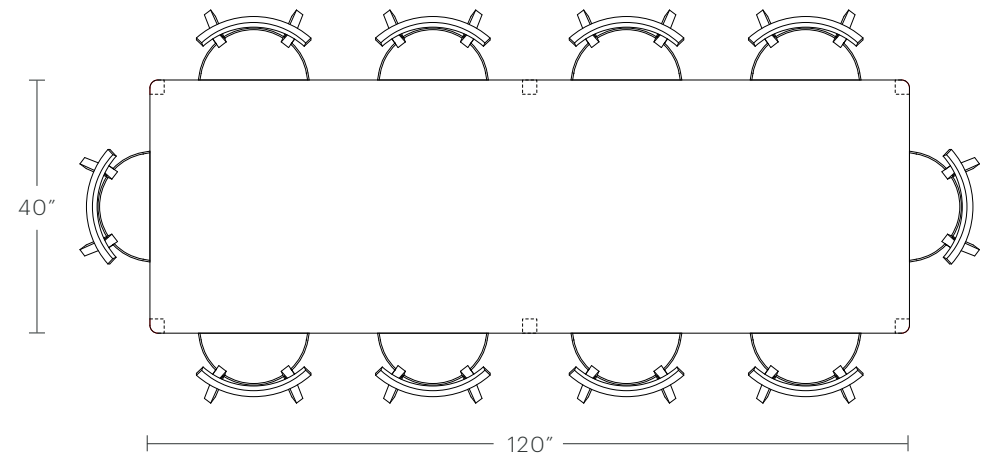

Use the information below as a guide to seating for The Bedford Table.

RECOMMENDED SEATING

40" Length: Seats 4

60" Length: Seats 6

72" Length: Seats 8

For complimentary design assistance on the layout of your space, reach out to our design team.

designadvisors@maidenhome.com

Call: (888) 513-5754 | Text: (646) 374-4298

The Bedford Dining Table

MAIDEN HOME

Use the information below as a guide to seating for The Bedford Table.

RECOMMENDED SEATING

84" Length: Seats 8

96" Length: Seats 10

For complimentary design assistance on the layout of your space, reach out to our design team.

designadvisors@maidenhome.com

Call: (888) 513-5754 | Text: (646) 374-4298

The Bedford Dining Table

MAIDEN HOME

Use the information below as a guide to seating for The Bedford Table.

RECOMMENDED SEATING

108" Length: Seats 10

120" Length: Seats 10

For complimentary design assistance on the layout of your space, reach out to our design team.