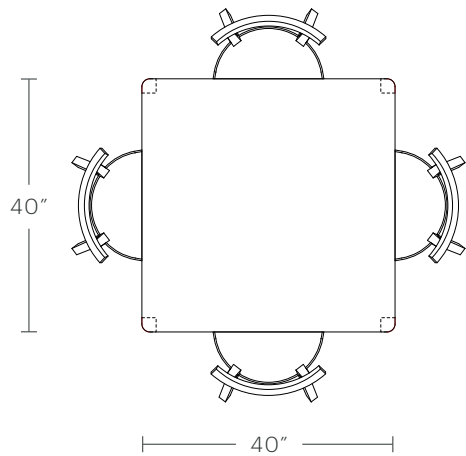

84" Length: 84"L x 40"W x 30"H

96" Length: 96"L x 40"W x 30"H

108" Length: 108"L x 40"W x 30"H

120" Length: 120"L x 40"W x 30"H

TABLETOP HEIGHT

30"H

TABLETOP THICKNESS

1.25"H

The Bedford Dining Table

MAIDEN HOME

PRODUCT DIMENSIONS

40" Length: 40"L x 40"W x 30"H

60" Length: 60"L x 40"W x 30"H

72" Length: 72"L x 40"W x 30"H

84" Length: 84"L x 40"W x 30"H

96" Length: 96"L x 40"W x 30"H

108" Length: 108"L x 40"W x 30"H

120" Length: 120"L x 40"W x 30"H

TABLETOP HEIGHT

30"H

TABLETOP THICKNESS

1.25"H

The Bedford Dining Table

MAIDEN HOME

Use the information below as a guide to seating for The Bedford Table.

RECOMMENDED SEATING

40" Length: Seats 4

60" Length: Seats 6

72" Length: Seats 8

For complimentary design assistance on the layout of your space, reach out to our design team.