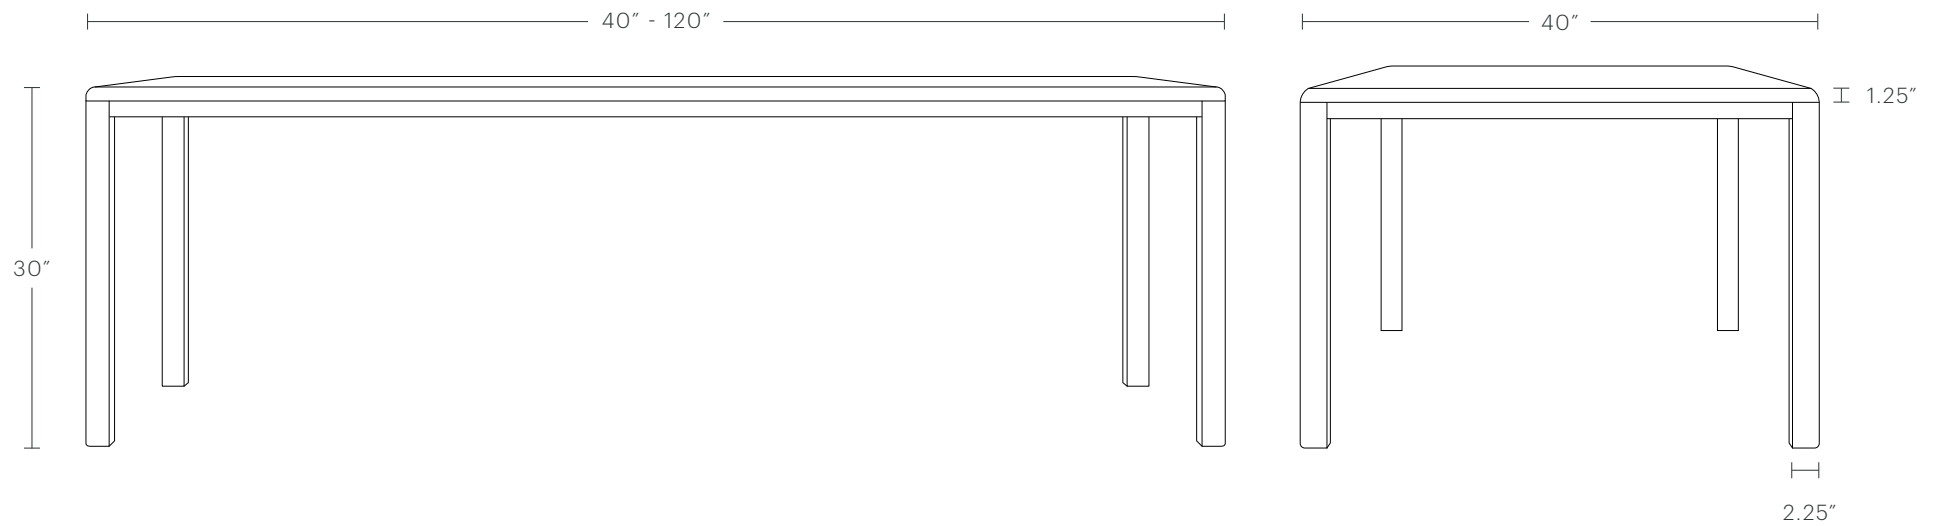

hello@maidenhome.com

(888) 513-5754

The Bedford Dining Table

MAIDEN HOME

PRODUCT DIMENSIONS

40" Length: 40"L x 40"W x 30"H

60" Length: 60"L x 40"W x 30"H

72" Length: 72"L x 40"W x 30"H

84" Length: 84"L x 40"W x 30"H

96" Length: 96"L x 40"W x 30"H

108" Length: 108"L x 40"W x 30"H

120" Length: 120"L x 40"W x 30"H

TABLETOP HEIGHT

30"H

TABLETOP THICKNESS

1.25"H

The Bedford Dining Table

MAIDEN HOME

PRODUCT DIMENSIONS

40" Length: 40"L x 40"W x 30"H

60" Length: 60"L x 40"W x 30"H

72" Length: 72"L x 40"W x 30"H

84" Length: 84"L x 40"W x 30"H

96" Length: 96"L x 40"W x 30"H

108" Length: 108"L x 40"W x 30"H

120" Length: 120"L x 40"W x 30"H

TABLETOP HEIGHT

30"H

TABLETOP THICKNESS

1.25"H

The Bedford Dining Table

MAIDEN HOME