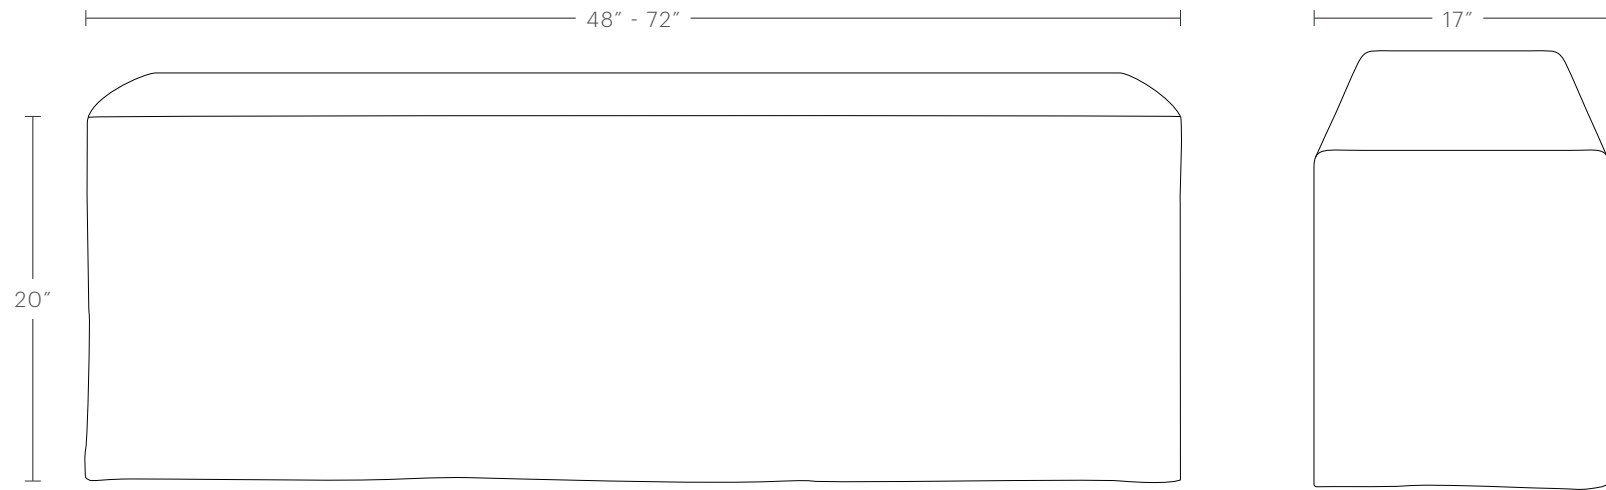

hello@maidenhome.com

(888) 513-5754

The Beacons Dining Bench

MAIDEN HOME

PRODUCT DIMENSIONS

48"W, 17"D, 20"H

60"W, 17"D, 20"H

72"W, 17"D, 20"H

DELIVERY DIMENSIONS

17"W

RECOMMENDED SEATING

48" Length: 2 people

60" Length: 2-3 people

72" Length: 3 people

The Beacons Dining Bench

MAIDEN HOME

PRODUCT DIMENSIONS

48"W, 17"D, 20"H

60"W, 17"D, 20"H

72"W, 17"D, 20"H

DELIVERY DIMENSIONS

17"W

RECOMMENDED SEATING

48" Length: 2 people

60" Length: 2-3 people

72" Length: 3 people